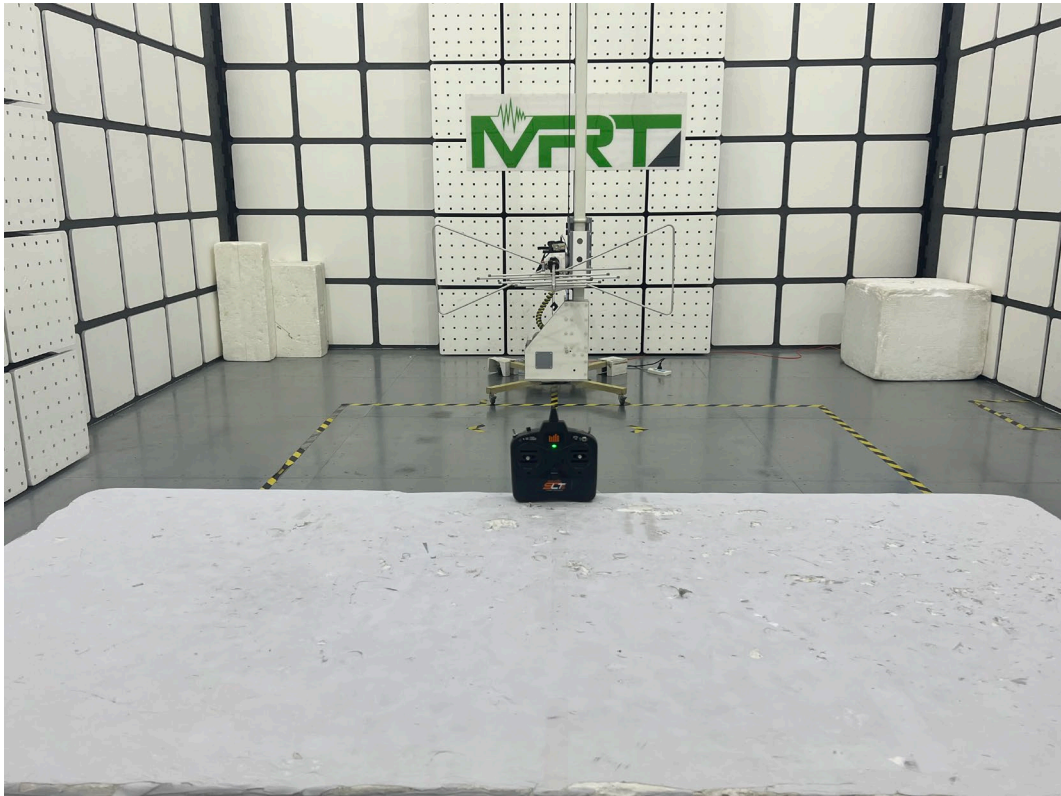

Test Setup Photograph

Description: Radiated Spurious Emission Test Setup for Below 1GHz

Description: Radiated Spurious Emission Test Setup for Above 1GHz

Description: Radiated Restricted Band Edge Test Setup

Description: Conducted Test Setup