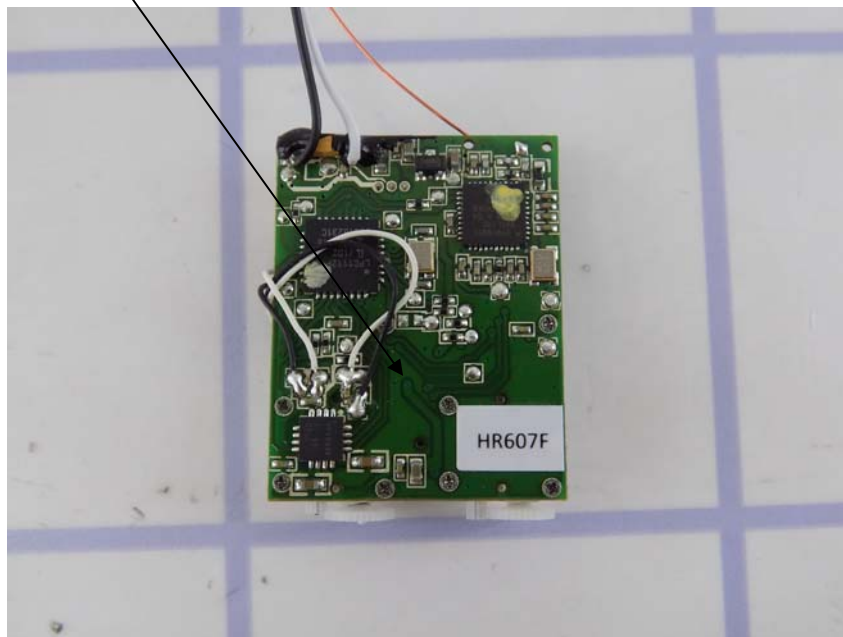

LABEL PHOTOGRAPHS

Label Size:28.21mm*12.2mm

Label Location

Copyright of this report is owned by Centre of Testing Service and may not be reproduced other than in full except with the written approval of the issuing Company.