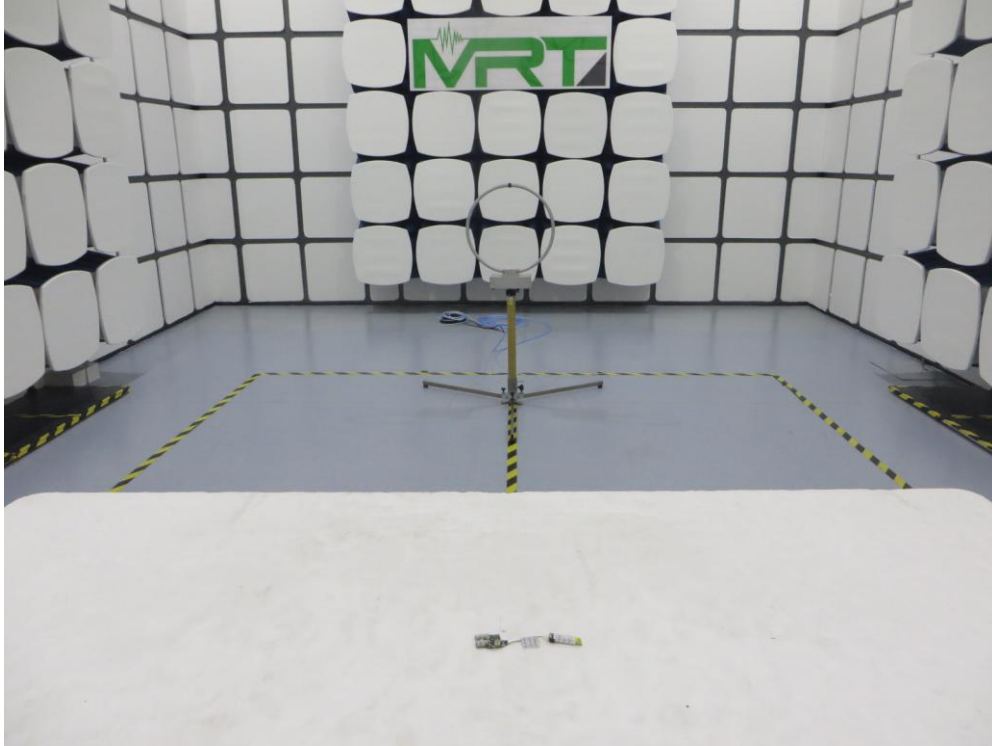

EMC Test Setup Photograph

Test Mode: Mode 1

Description: Radiated Emission Test Setup (30MHz ~ 1GHz)

Test Mode: Mode 1

Description: Radiated Emission Test Setup (1GHz ~ 18GHz)

RF Test Setup Photograph

Description: Radiated Emission Test Setup for 9kHz ~ 30MHz

Description: Radiated Emission Test Setup for 30MHz ~ 1GHz

Description: Radiated Emission Test Setup for 1GHz ~ 18GHz

Description: Radiated Emission Test Setup for Above 18GHz

Description: Zoom-in Radiated Emission Test Setup