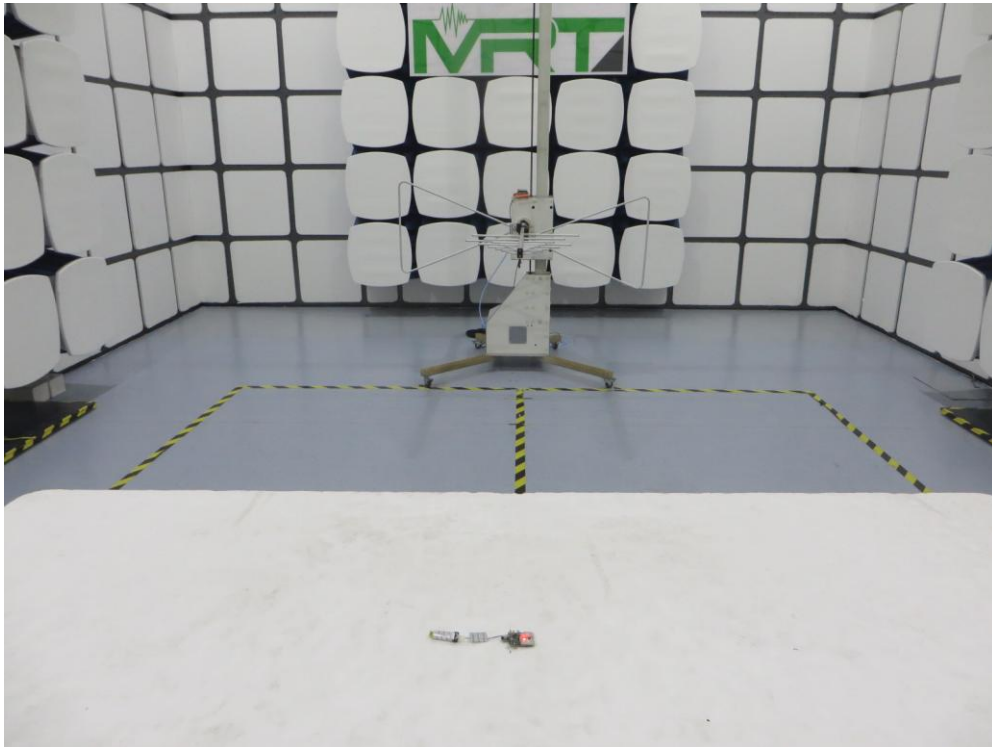

EMC Test Setup Photograph

Test Mode: Mode 1

Description: Radiated Emission Test Setup (30MHz ~ 1GHz)

Test Mode: Mode 1

Description: Radiated Emission Test Setup (1GHz ~ 18GHz)

RF Test Setup Photograph

Description: Radiated Emission Test Setup for 9kHz ~ 30MHz

Description: Radiated Emission Test Setup for 30MHz ~ 1GHz

Description: Radiated Emission Test Setup for 1GHz ~ 18GHz

Description: Radiated Emission Test Setup for Above 18GHz

Description: Zoom-in Radiated Emission Test Setup