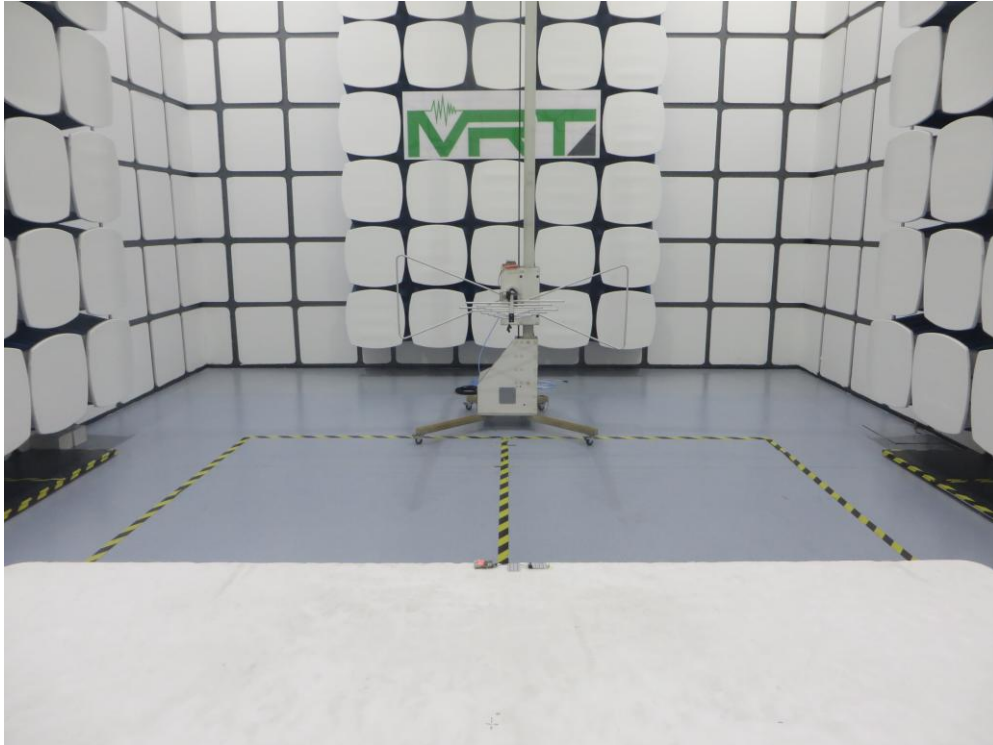

EMC Test Setup Photograph

Test Mode: Mode 1

Description: Radiated Emission Test Setup (30MHz ~ 1GHz)

Test Mode: Mode 1

Description: Radiated Emission Test Setup (1GHz ~ 18GHz)

RF Test Setup Photograph

Description: Radiated Emission Test Setup for 9kHz ~ 30MHz

Description: Radiated Emission Test Setup for 30MHz ~ 1GHz

Description: Radiated Emission Test Setup for 1GHz ~ 18GHz

Description: Radiated Emission Test Setup for Above 18GHz

Description: Zoom-in Radiated Emission Test Setup