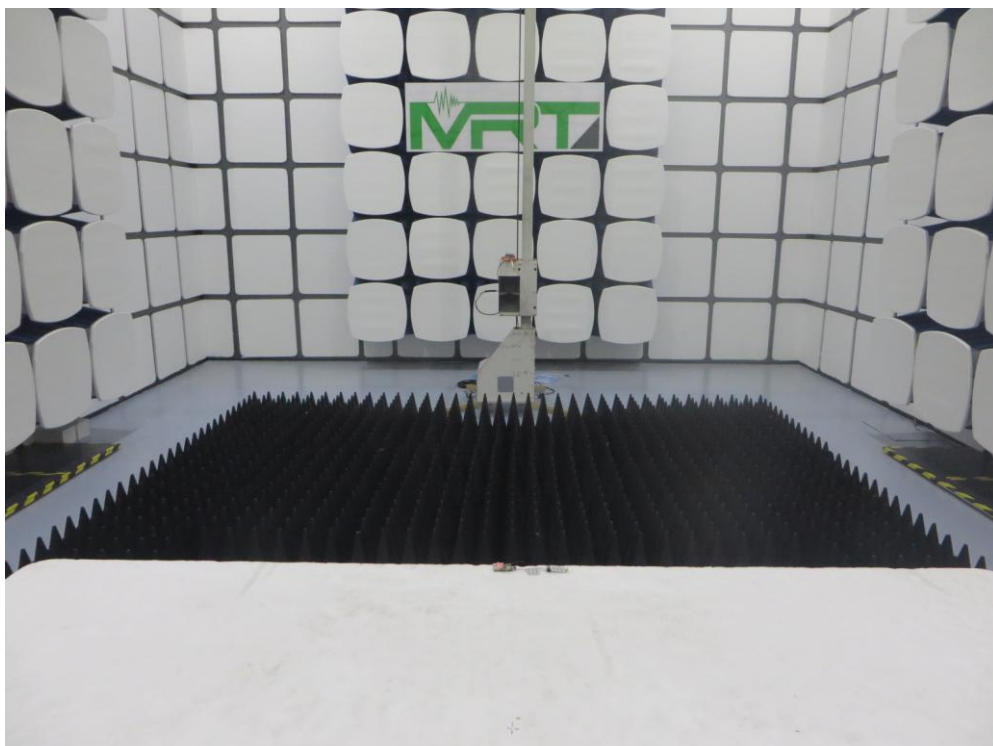

EMC Test Setup Photograph

Test Mode: Mode 1

Description: Radiated Emission Test Setup (30MHz ~ 1GHz)

Test Mode: Mode 1

Description: Radiated Emission Test Setup (1GHz ~ 18GHz)

RF Test Setup Photograph

Description: Radiated Emission Test Setup for 9kHz ~ 30MHz

Description: Radiated Emission Test Setup for 30MHz ~ 1GHz

Description: Radiated Emission Test Setup for 1GHz ~ 18GHz

Description: Radiated Emission Test Setup for Above 18GHz

Description: Zoom-in Radiated Emission Test Setup