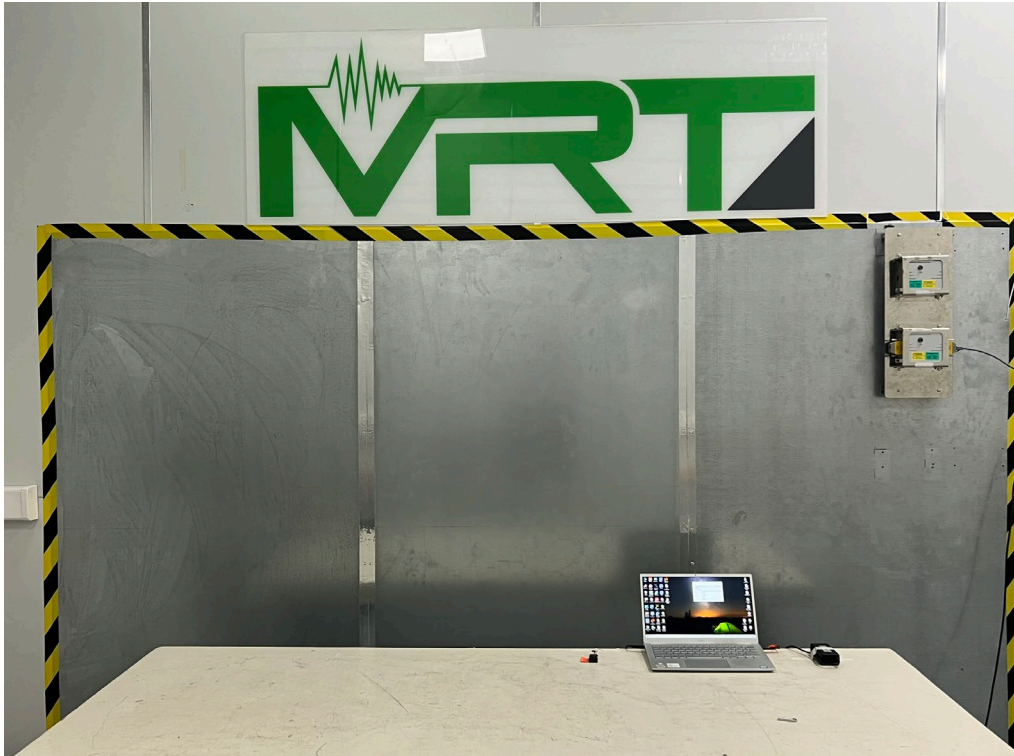

### Test Setup Photograph

Description: Front View of Conducted Emission Test Setup for Power Port

Description: Back View of Conducted Emission Test Setup for Power Port

Description: Radiated Spurious Emission Test Setup for Below 1GHz

Description: Radiated Spurious Emission Test Setup for Above 1GHz

Description: Radiated Restricted Band Edge Test Setup

Description: Conducted Test Setup