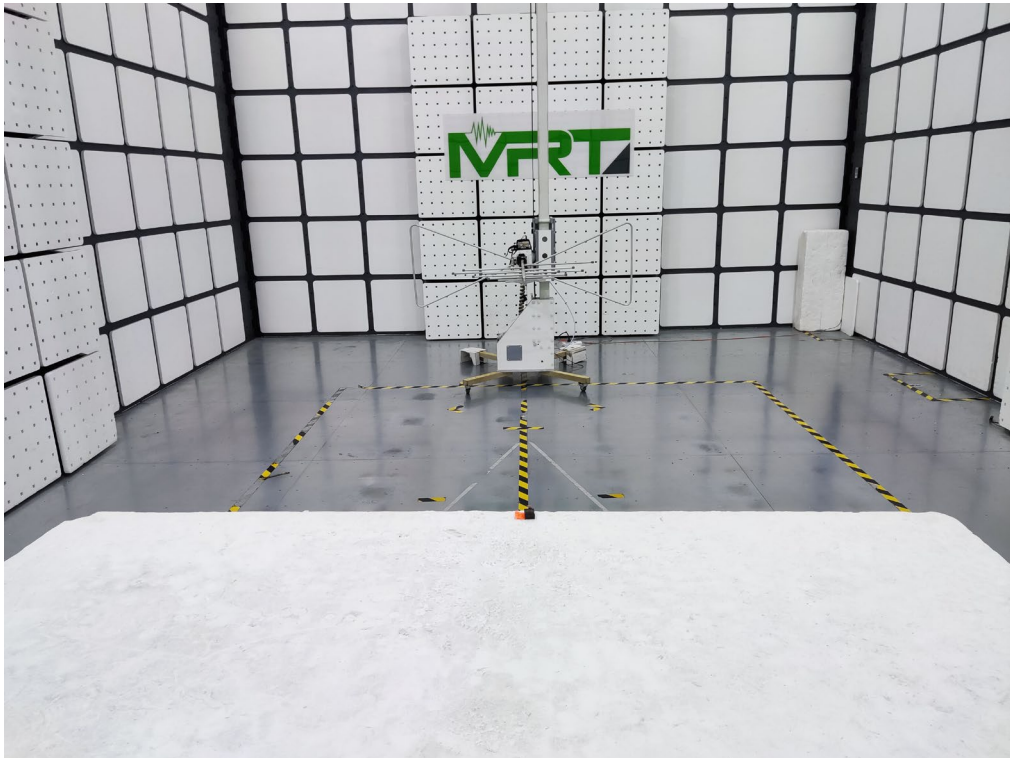

### Test Setup Photograph

Description: Front View of Conducted Emission Test Setup for Power Port

Description: Back View of Conducted Emission Test Setup for Power Port

Description: Radiated Spurious Emission Test Setup for Below 1GHz

Description: Radiated Spurious Emission Test Setup for Above 1GHz

Description: Radiated Restricted Band Edge Test Setup

Description: Conducted Test Setup