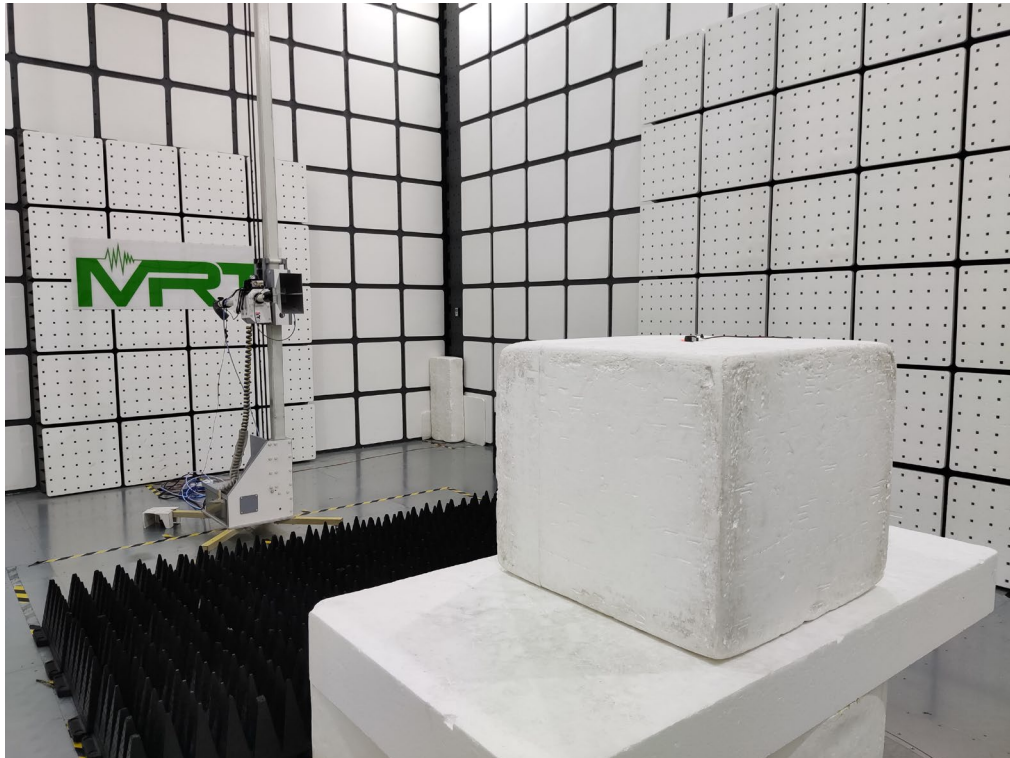

### Test Setup Photograph

Description: Front View of Conducted Emission Test Setup for Power Port

Description: Back View of Conducted Emission Test Setup for Power Port

Description: Radiated Spurious Emission Test Setup for Below 1GHz

Description: Radiated Spurious Emission Test Setup for Above 1GHz

Description: Radiated Restricted Band Edge Test Setup

Description: Conducted Test Setup