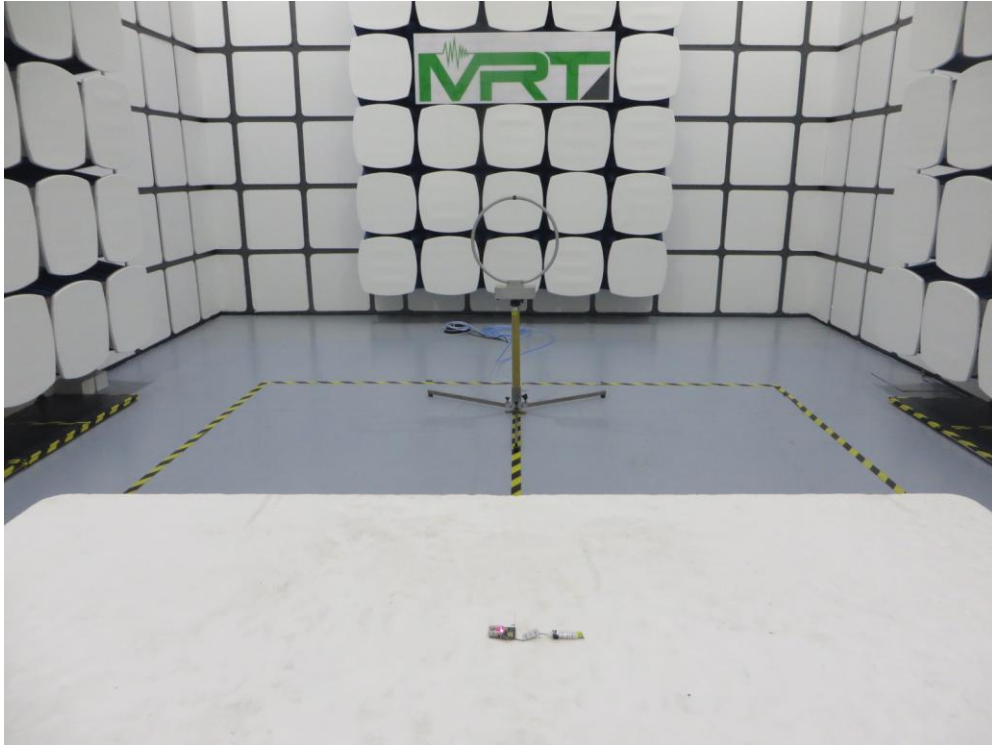

RF Test Setup Photograph

Description: Radiated Emission Test Setup for 9kHz ~ 30MHz

Description: Radiated Emission Test Setup for 30MHz ~ 1GHz

Description: Radiated Emission Test Setup for 1 ~ 18GHz

Description: Radiated Emission Test Setup for Above 18GHz

Description: Zoom-in Radiated Emission Test Setup