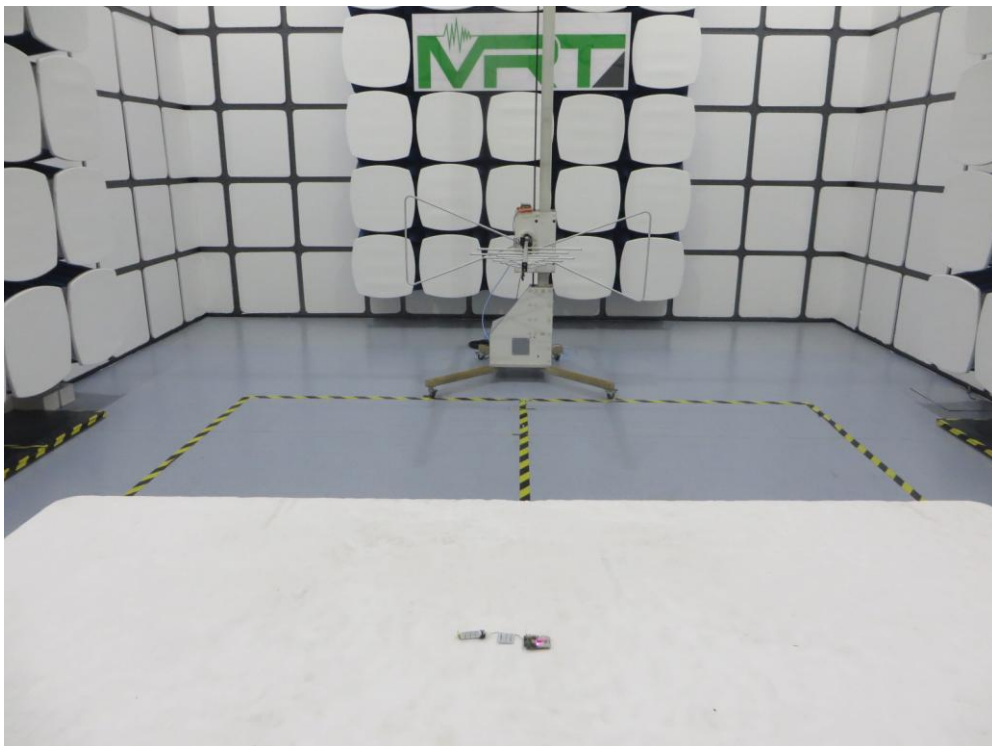

RF Test Setup Photograph

Description: Radiated Emission Test Setup for 9kHz ~ 30MHz

Description: Radiated Emission Test Setup for 30MHz ~ 1GHz

Description: Radiated Emission Test Setup for 1 ~ 18GHz

Description: Radiated Emission Test Setup for Above 18GHz

Description: Zoom-in Radiated Emission Test Setup