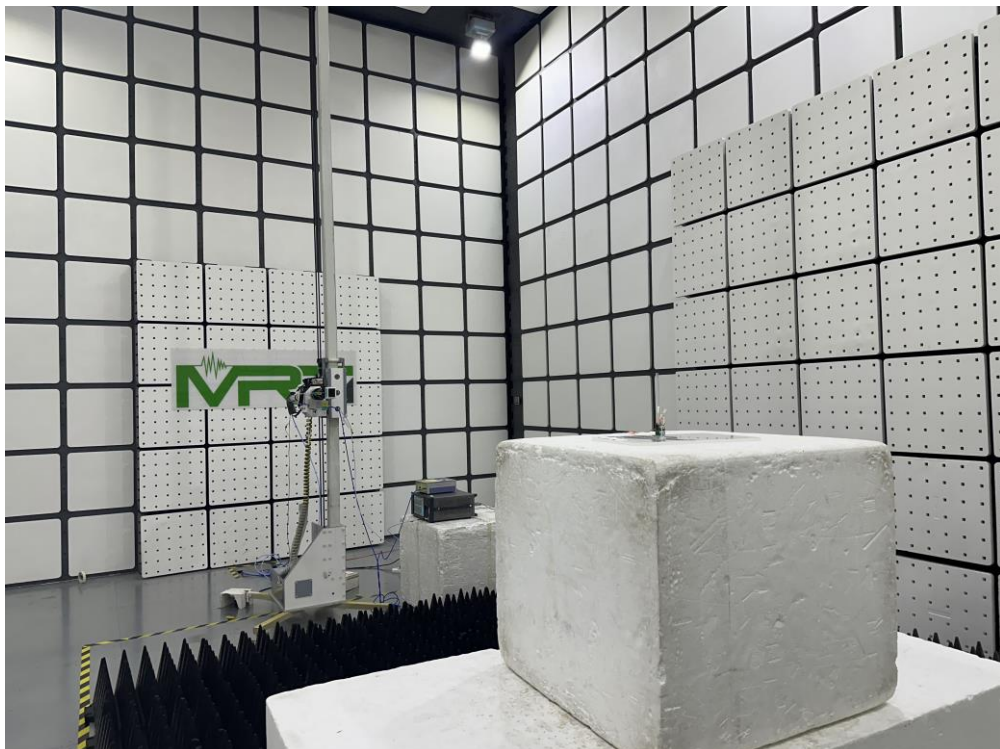

RF Test Setup Photo

Description: Radiated Spurious Emissions Test Setup for 9kHz ~ 30MHz

Description: Radiated Spurious Emissions Test Setup for 30MHz ~ 1000MHz

Description: Radiated Spurious Emissions Test Setup for 1GHz ~ 18GHz

Description: Radiated Spurious Emissions Test Setup for above 18GHz

Description: Conducted Test Setup