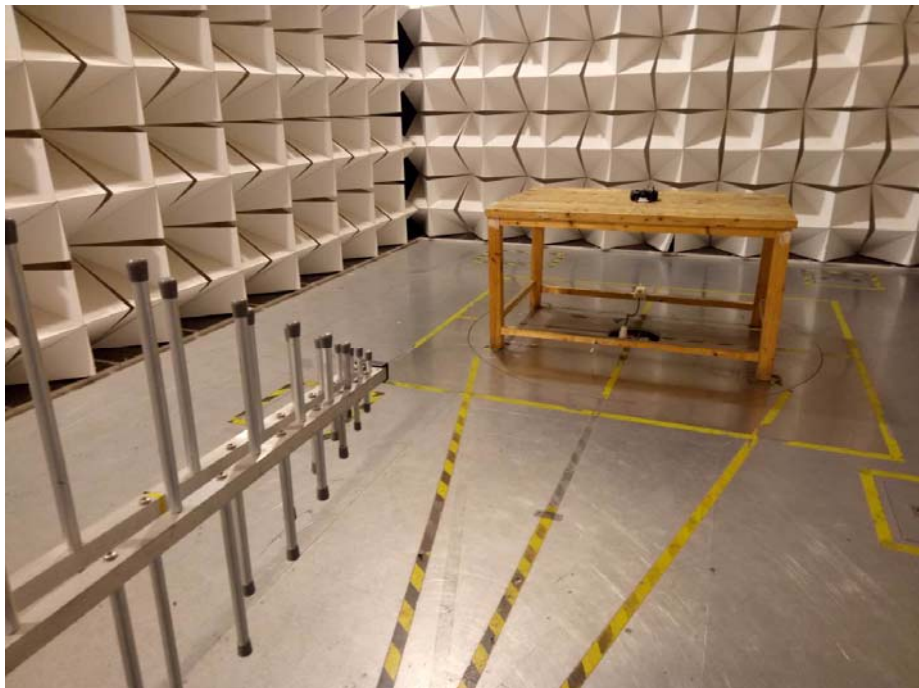

## Photographs- Model RVOF1200 Test Setup Photos

### Photograph - Radiation Emission

Test frequency from 9 KHz to 30MHz at test site 2#

Test frequency from 30MHz to 1GHz at test site 2#

Test frequency above 1GHz at test site 2#