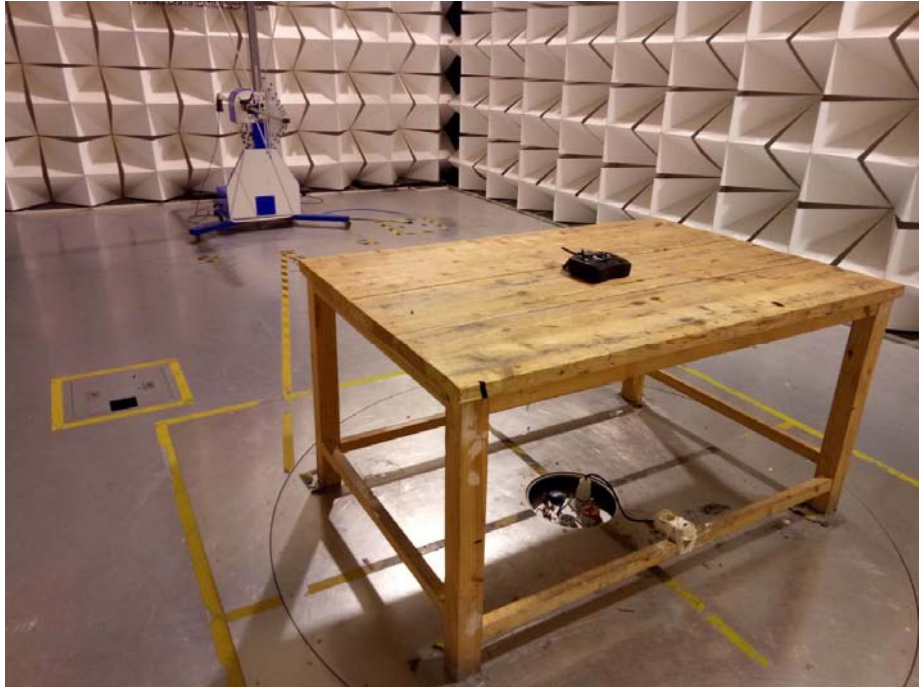

## Photographs- Model RVOF1200 Test Setup Photos

### Photograph - Radiation Emission

Test frequency from 9 KHz to 30MHz at test site 2#

Test frequency from 30MHz to 1GHz at test site 2#

Test frequency above 1GHz at test site 2#