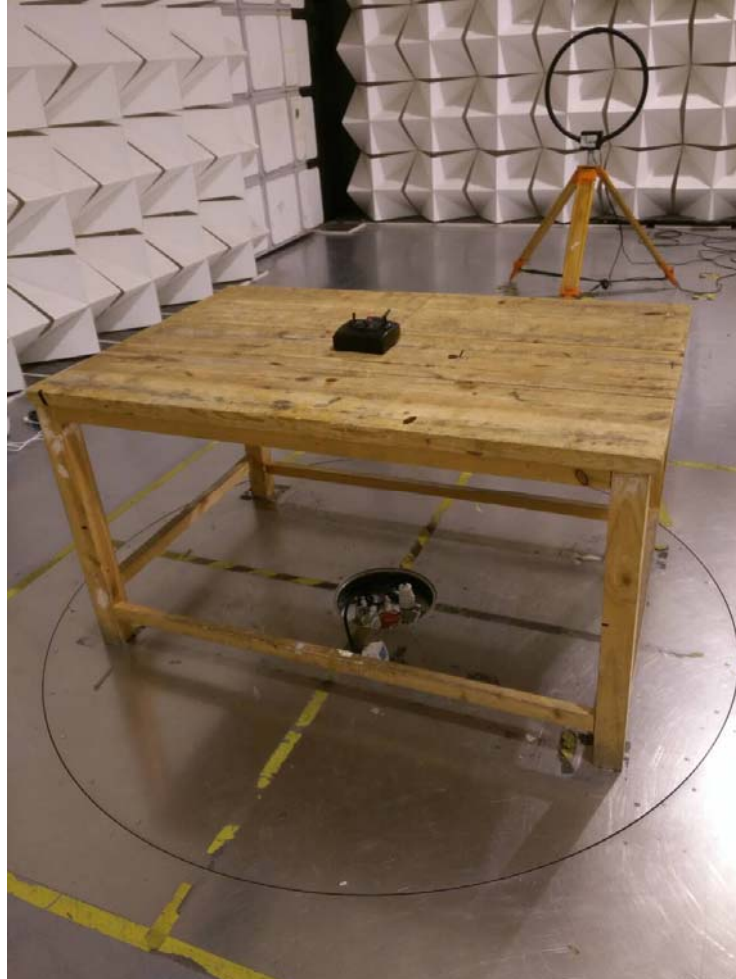

## Photographs- Model RVOF1200 Test Setup Photos

### Photograph - Radiation Emission

Test frequency from 9 KHz to 30MHz at test site 2#

Test frequency from 30MHz to 1GHz at test site 2#

Test frequency above 1GHz at test site 2#