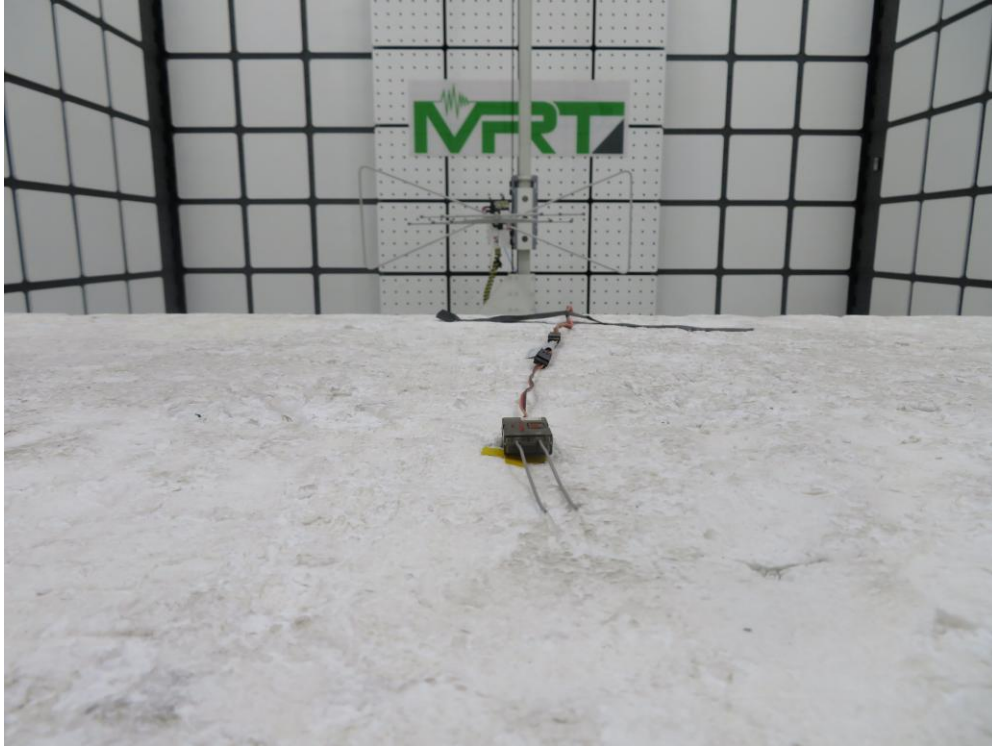

RF Test Setup Photograph

Description: Radiated Emission Test Setup for 30MHz ~ 1GHz

Description: Radiated Emission Test Setup for 1GHz ~ 18GHz