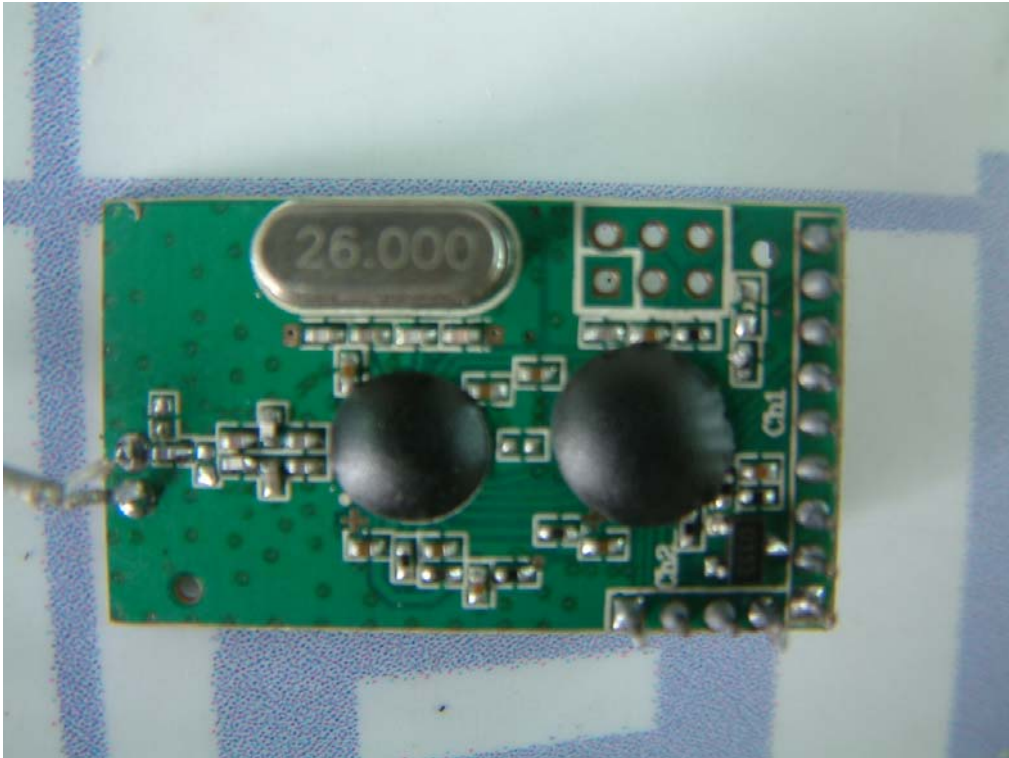

Module view-1