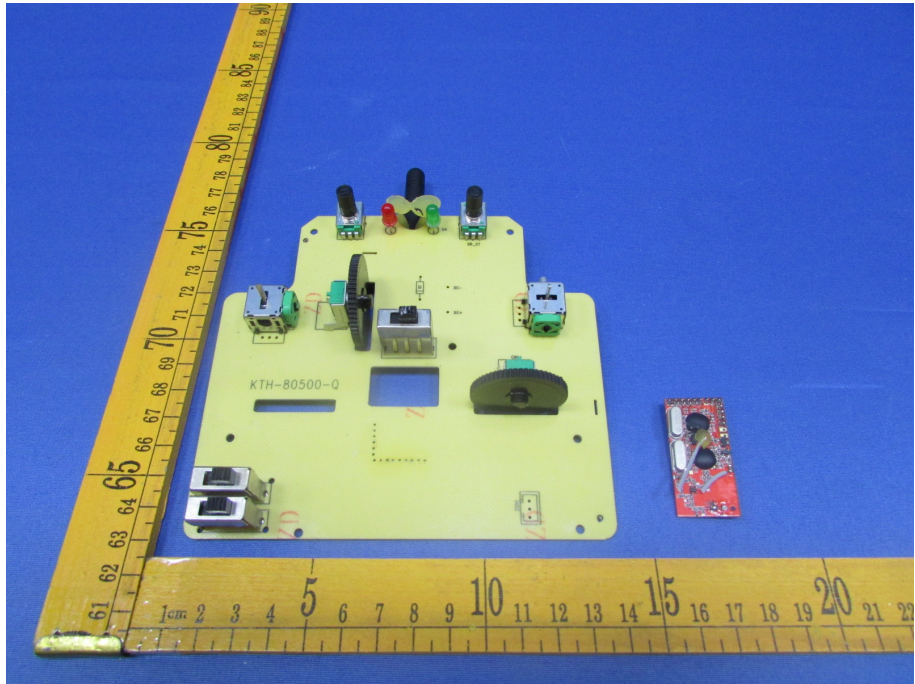

Model PRB13004 Internal View

RF module