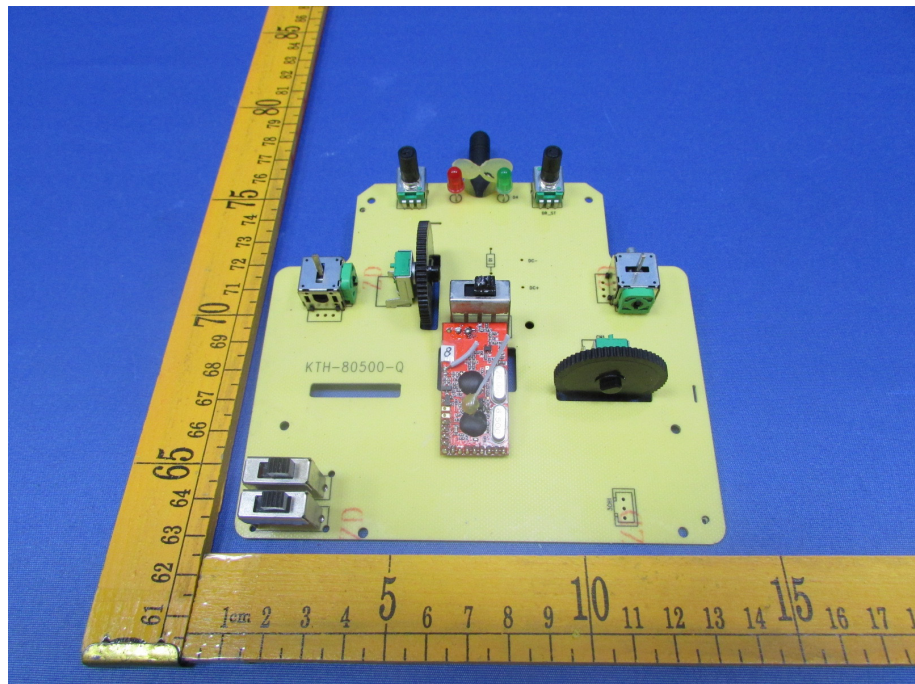

Model PRB13004 Internal View

RF module