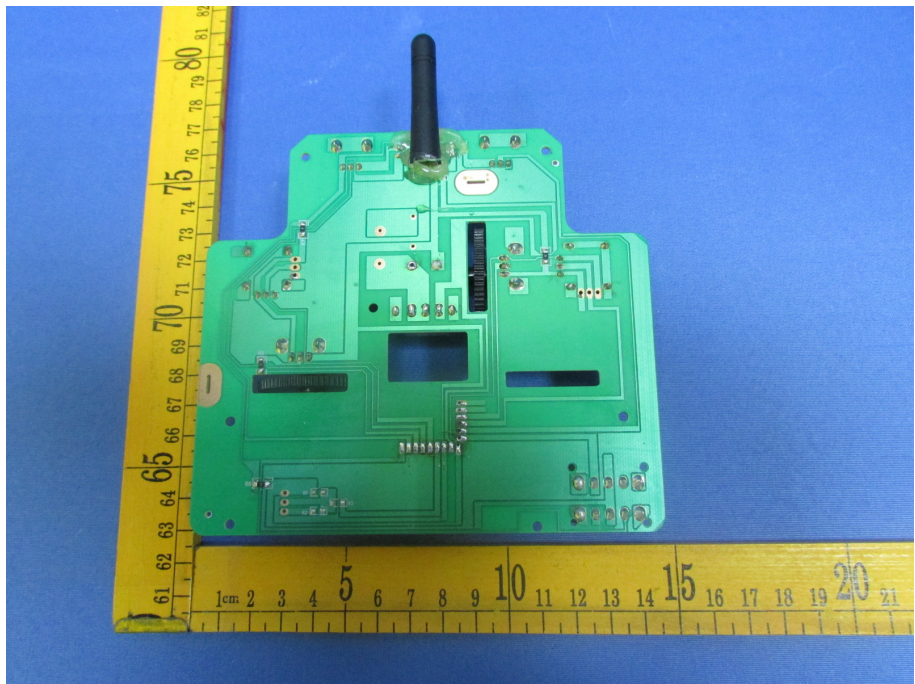

Model PRB13004 Internal View

RF module