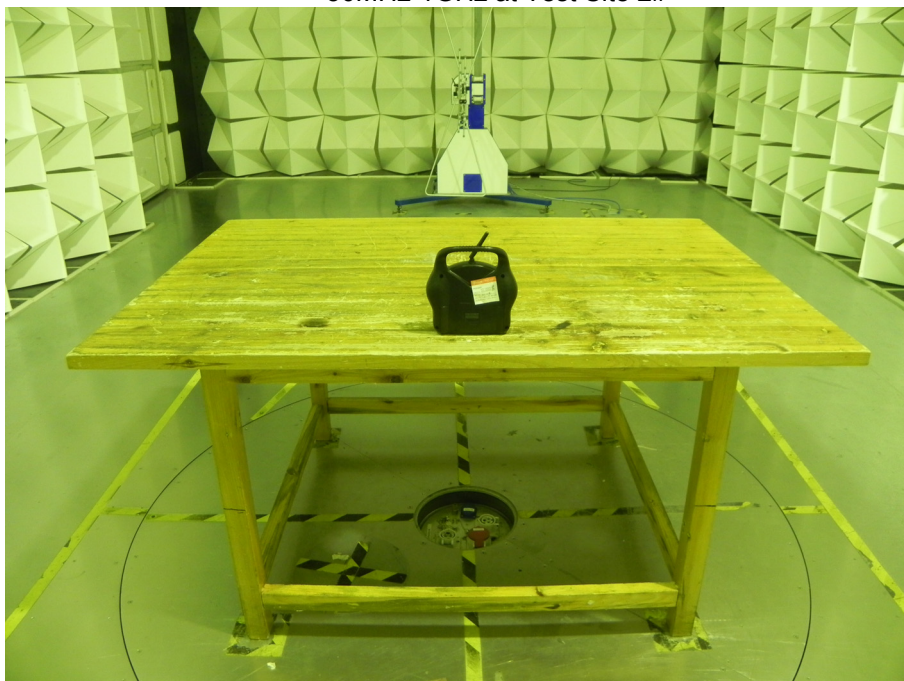

Photographs – Model PRB13004 Test Setup

Photograph – Radiation Spurious Emission Test Setup

Below 30MHz at Test Site 2#

30MHz-1GHz at Test Site 2#

Above 1GHz at Test Site 1#