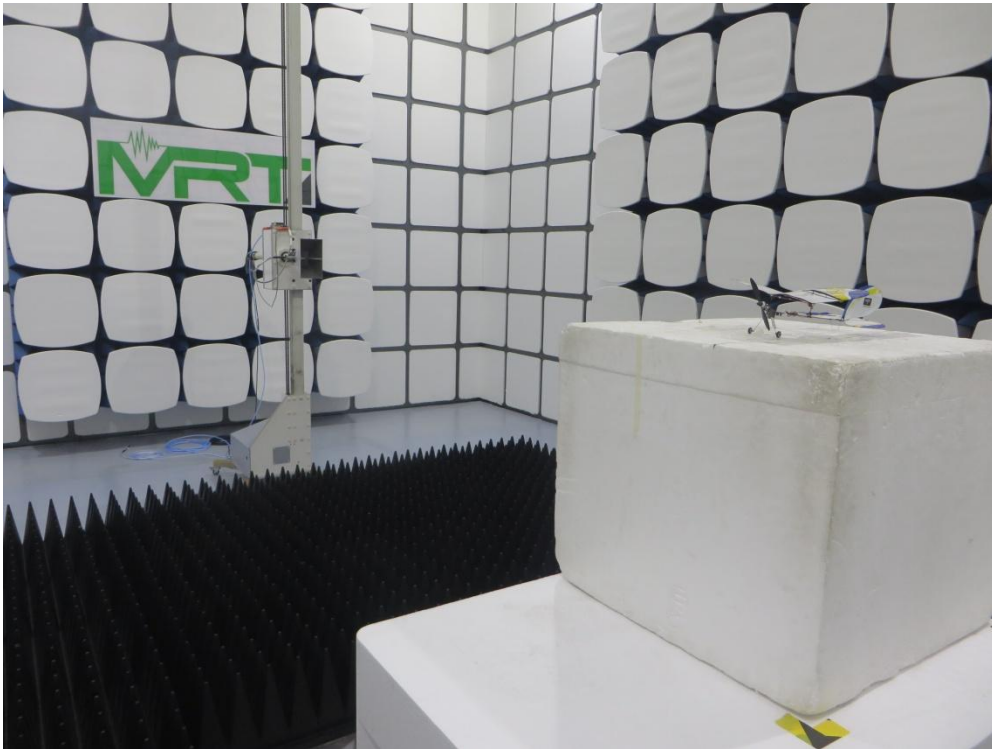

FCC Part 15.249 Test Photograph

Description: Radiated Spurious Emissions Test Setup for 9kHz ~ 30MHz

Description: Radiated Spurious Emissions Test Setup for 30MHz ~ 1GHz

Description: Radiated Spurious Emissions Test Setup for 1GHz ~ 18GHz

Description: Radiated Spurious Emissions Test Setup for 18 ~ 25GHz