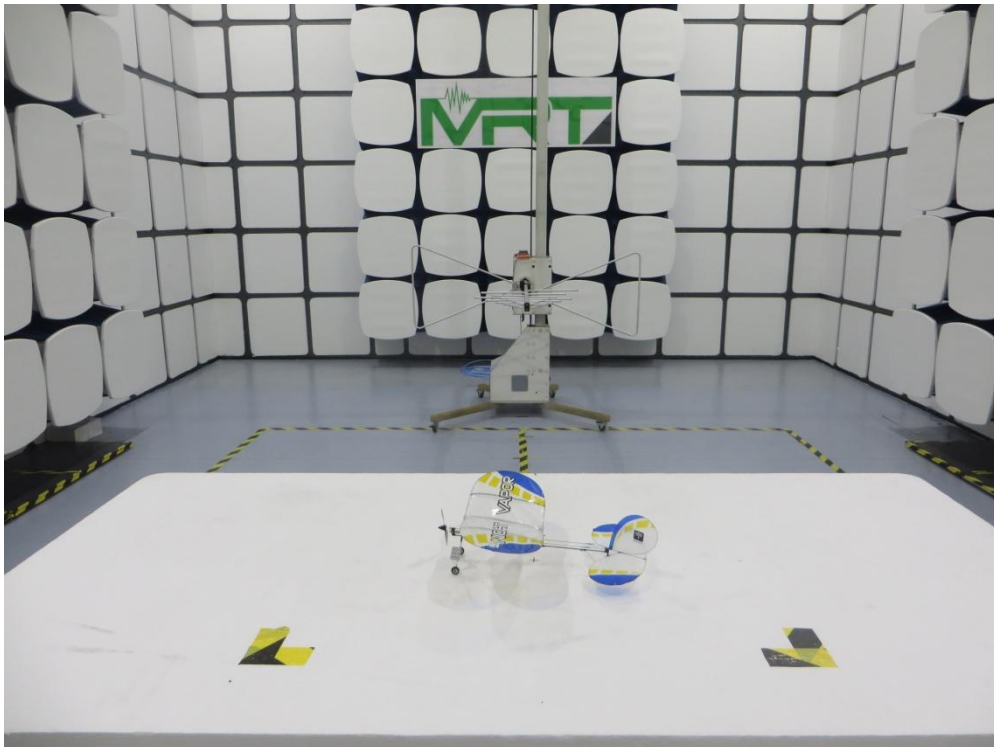

FCC Part 15.249 Test Photograph

Description: Radiated Spurious Emissions Test Setup for 9kHz ~ 30MHz

Description: Radiated Spurious Emissions Test Setup for 30MHz ~ 1GHz

Description: Radiated Spurious Emissions Test Setup for 1GHz ~ 18GHz

Description: Radiated Spurious Emissions Test Setup for 18 ~ 25GHz