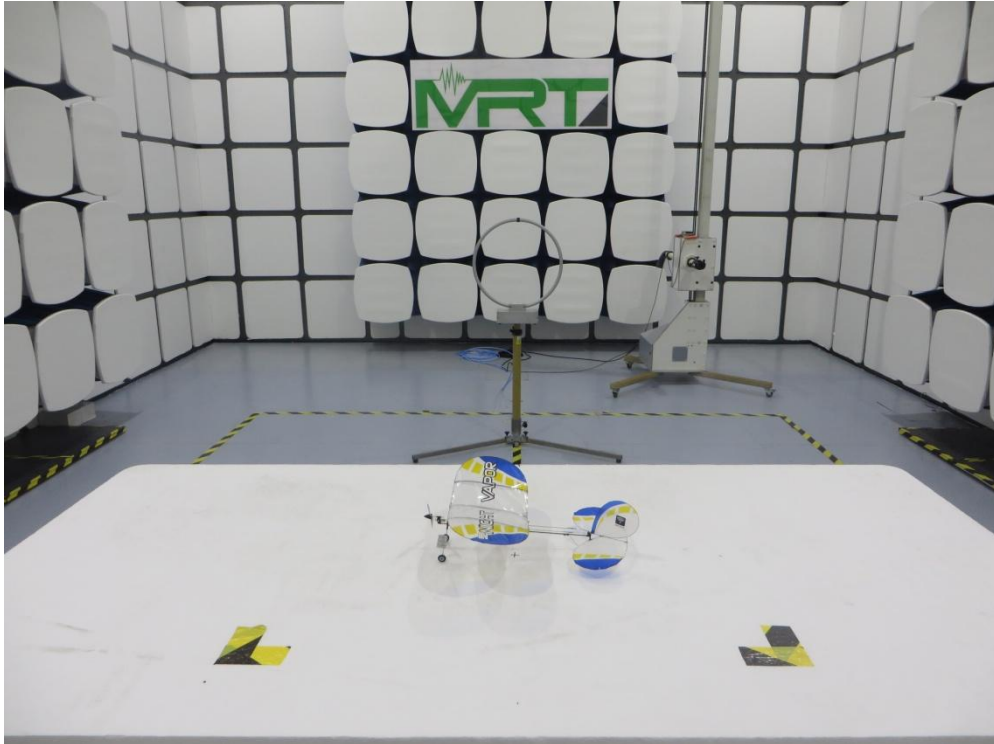

FCC Part 15.249 Test Photograph

Description: Radiated Spurious Emissions Test Setup for 9kHz ~ 30MHz

Description: Radiated Spurious Emissions Test Setup for 30MHz ~ 1GHz

Description: Radiated Spurious Emissions Test Setup for 1GHz ~ 18GHz

Description: Radiated Spurious Emissions Test Setup for 18 ~ 25GHz