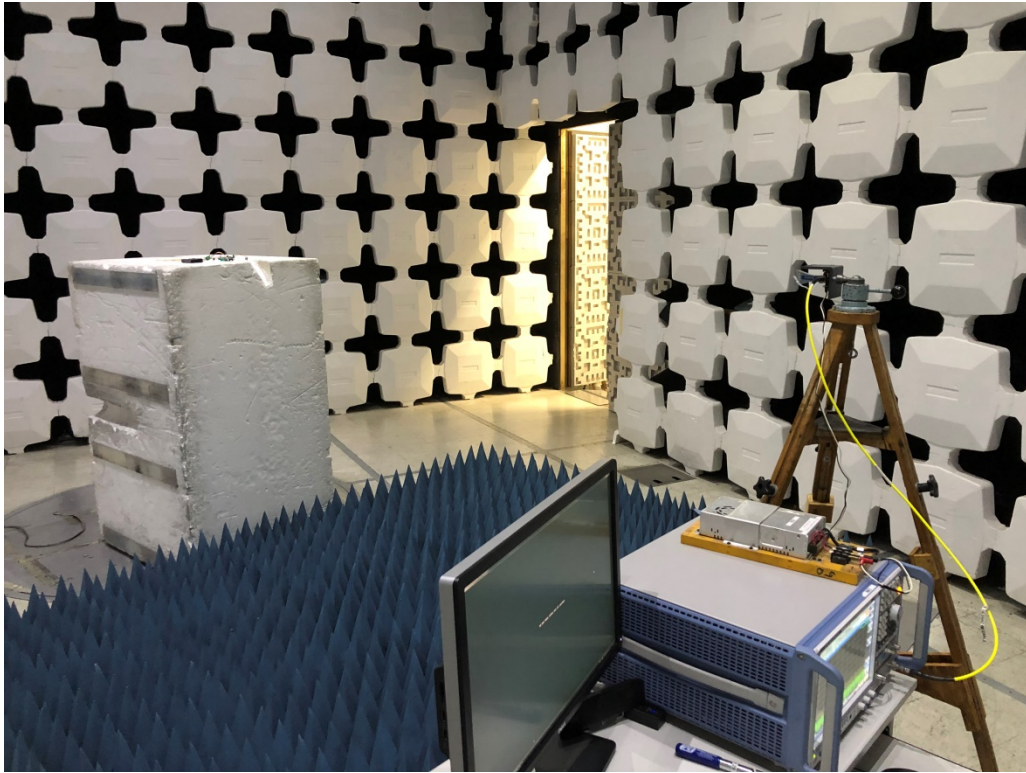

Test Setup for Radiated Emissions, 30MHz to 1GHz – Horizontal Polarization

Test Setup for Radiated Emissions, 30MHz to 1GHz – Vertical Polarization

Test Setup for Radiated Emissions, 1 to 18GHz – Horizontal Polarization

Test Setup for Radiated Emissions, 1 to 18GHz – Vertical Polarization

Test Setup for Radiated Emissions, 18 to 25GHz – Horizontal Polarization

Test Setup for Radiated Emissions, 18 to 25GHz – Vertical Polarization