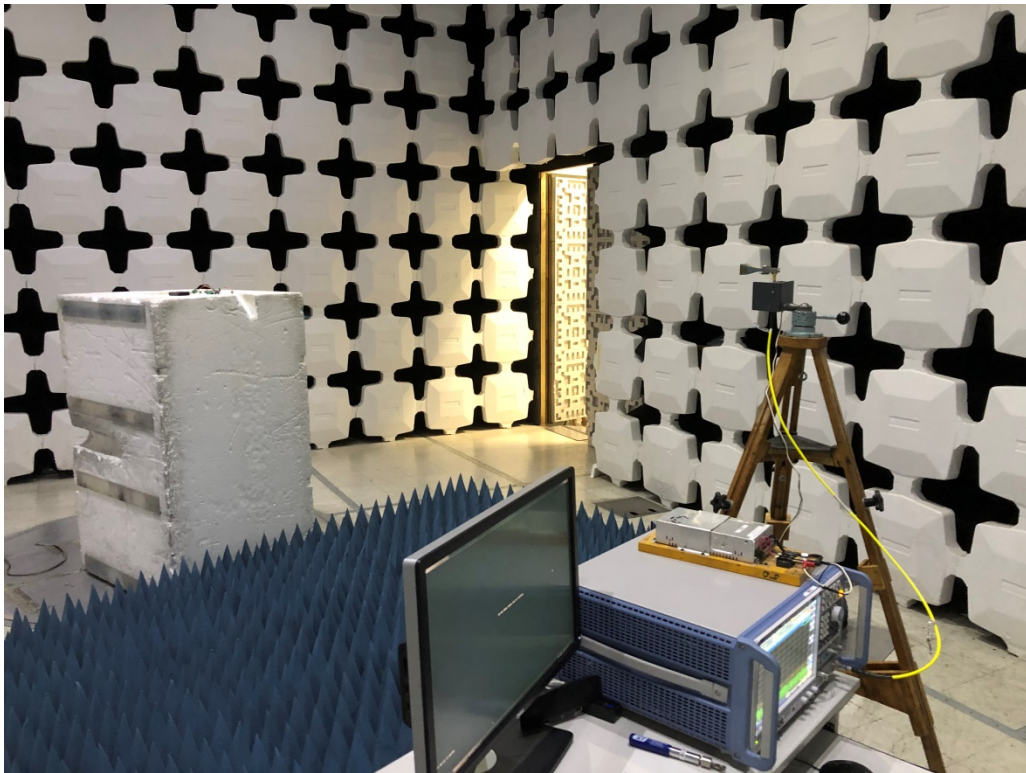

Test Setup for Radiated Emissions, 30MHz to 1GHz – Horizontal Polarization

Test Setup for Radiated Emissions, 30MHz to 1GHz – Vertical Polarization

Test Setup for Radiated Emissions, 1 to 18GHz – Horizontal Polarization

Test Setup for Radiated Emissions, 1 to 18GHz – Vertical Polarization

Test Setup for Radiated Emissions, 18 to 25GHz – Horizontal Polarization

Test Setup for Radiated Emissions, 18 to 25GHz – Vertical Polarization