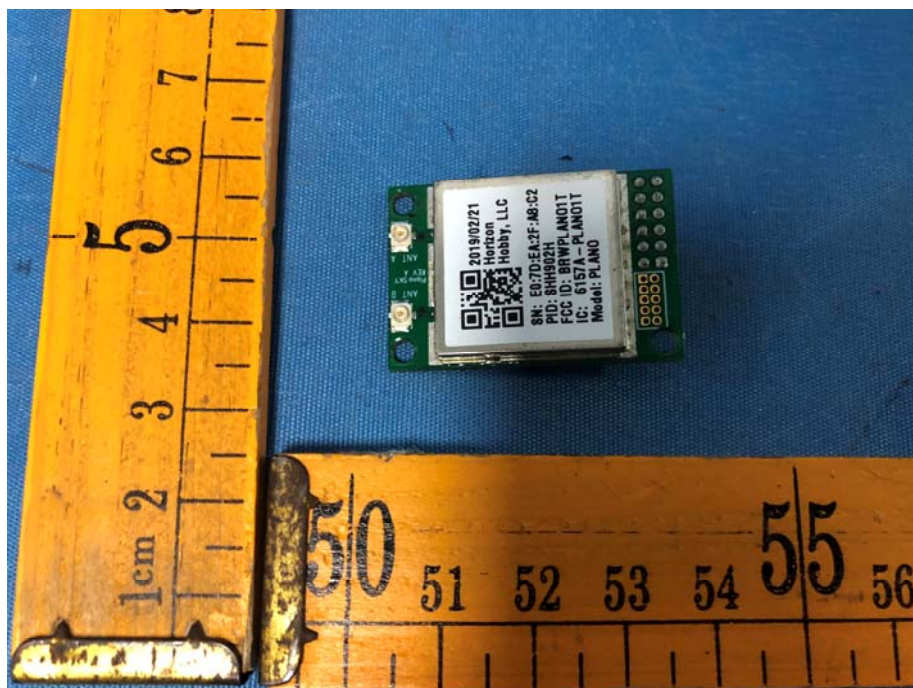

EUT – Internal View Model iX20 FCC ID: BRWIX20

Appendix-iX20-Photos

Appendix-iX20-Photos

BT/2.4G&5GWIFI/BLE ANT.

Appendix-iX20-Photos

Appendix-iX20-Photos

Appendix-iX20-Photos

Appendix-iX20-Photos

Appendix-iX20-Photos

Appendix-iX20-Photos

Appendix-iX20-Photos

Appendix-iX20-Photos

====End=====