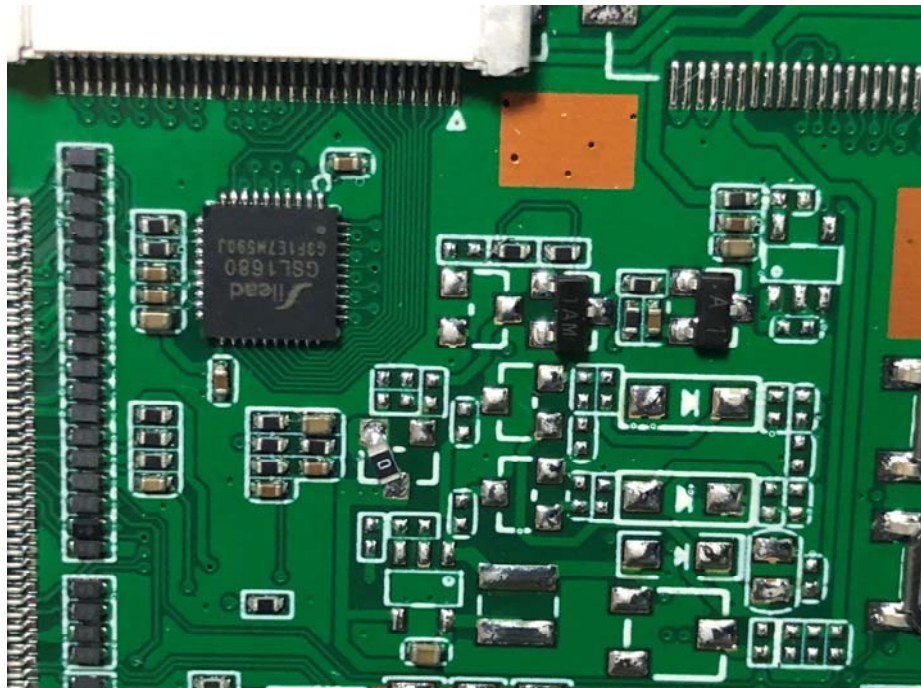

EUT – Internal View Model iX20 FCC ID: BRWIX20

Appendix-iX20-Photos

Appendix-iX20-Photos

BT/2.4G&5GWIFI/BLE ANT.

Appendix-iX20-Photos

Appendix-iX20-Photos

Appendix-iX20-Photos

Appendix-iX20-Photos

Appendix-iX20-Photos

Appendix-iX20-Photos

Appendix-iX20-Photos

Appendix-iX20-Photos

====End=====