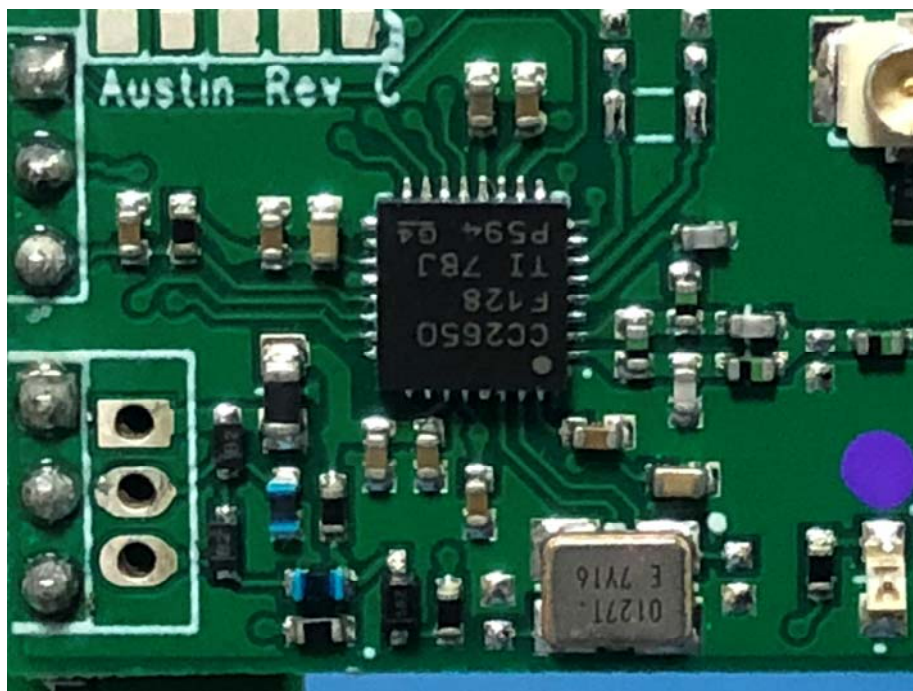

EUT – Internal View Model iX20 FCC ID: BRWIX20

Appendix-iX20-Photos

Appendix-iX20-Photos

BT/2.4G&5GWIFI/BLE ANT.

Appendix-iX20-Photos

Appendix-iX20-Photos

Appendix-iX20-Photos

Appendix-iX20-Photos

Appendix-iX20-Photos

Appendix-iX20-Photos

Appendix-iX20-Photos

Appendix-iX20-Photos

====End=====