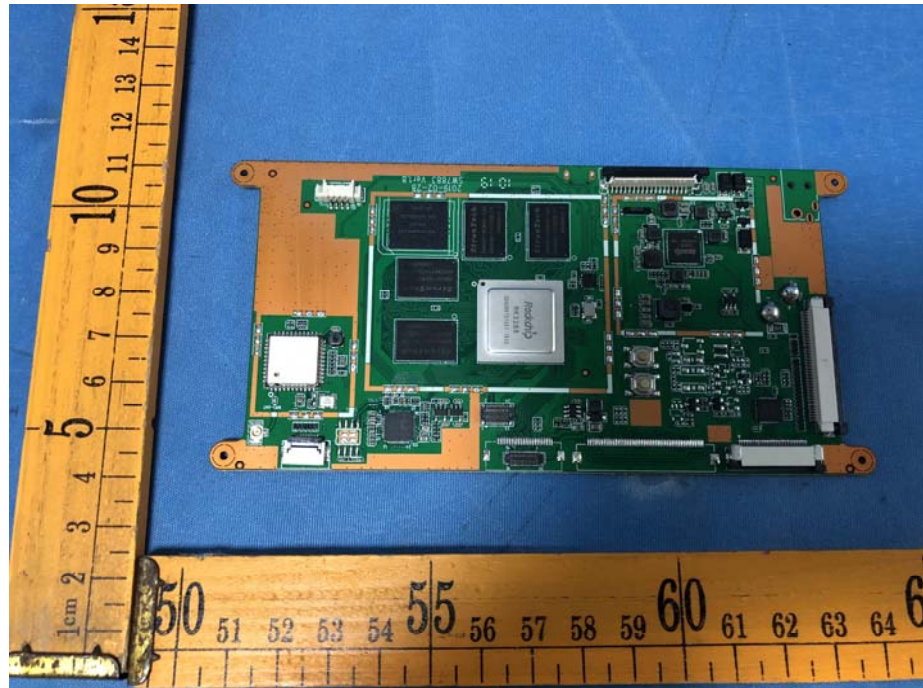

EUT – Internal View Model iX20 FCC ID: BRWIX20

Appendix-iX20-Photos

Appendix-iX20-Photos

BT/2.4G&5GWIFI/BLE ANT.

Appendix-iX20-Photos

Appendix-iX20-Photos

Appendix-iX20-Photos

Appendix-iX20-Photos

Appendix-iX20-Photos

Appendix-iX20-Photos

Appendix-iX20-Photos

Appendix-iX20-Photos

====End=====