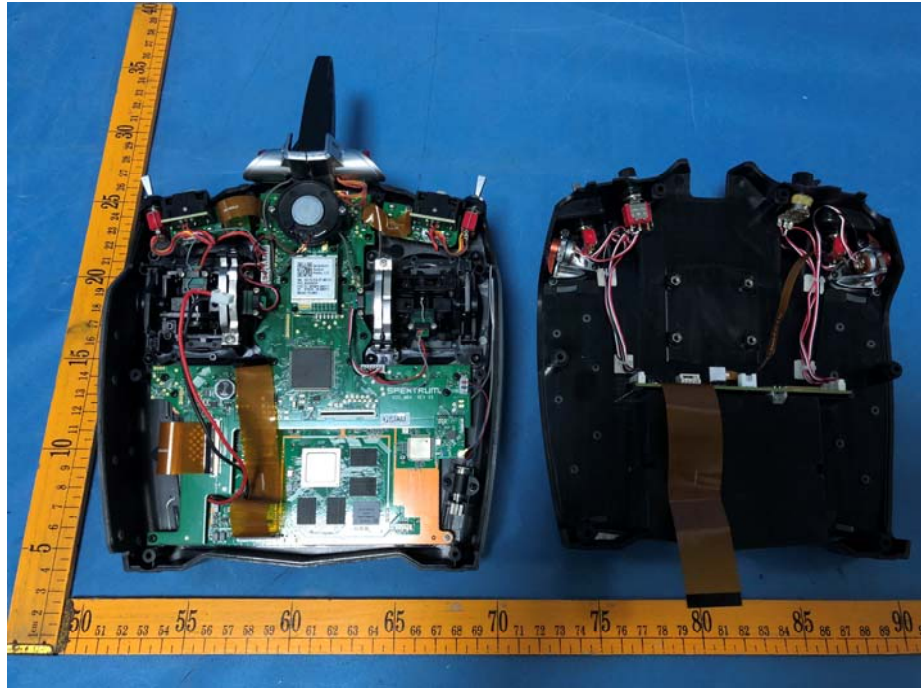

EUT – Internal View Model iX20 FCC ID: BRWIX20

Appendix-iX20-Photos

Appendix-iX20-Photos

BT/2.4G&5GWIFI/BLE ANT.

Appendix-iX20-Photos

Appendix-iX20-Photos

Appendix-iX20-Photos

Appendix-iX20-Photos

Appendix-iX20-Photos

Appendix-iX20-Photos

Appendix-iX20-Photos

Appendix-iX20-Photos

====End=====