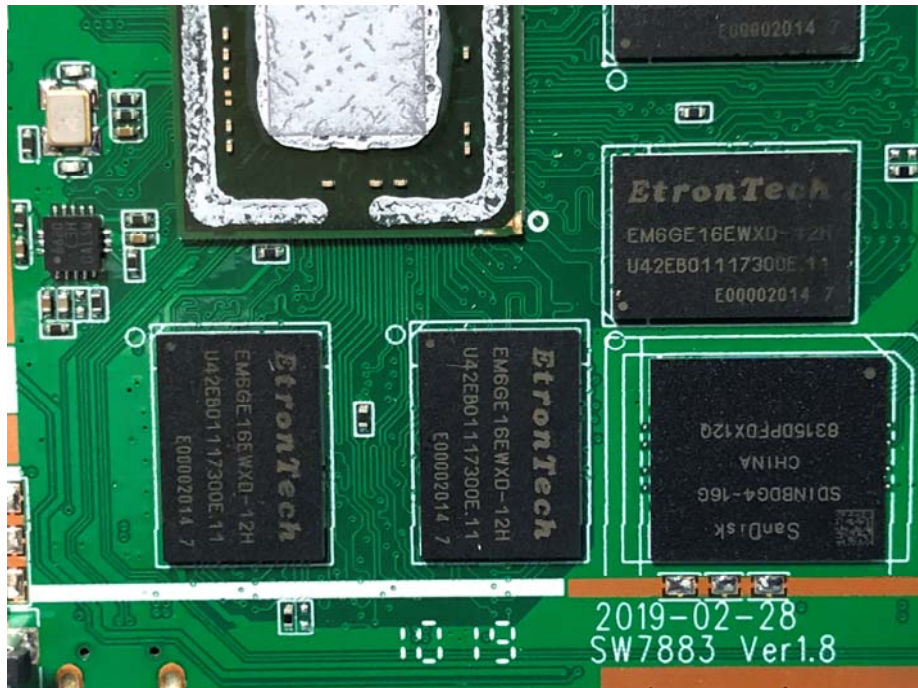

EUT – Internal View Model iX20 FCC ID: BRWIX20

Appendix-iX20-Photos

Appendix-iX20-Photos

BT/2.4G&5GWIFI/BLE ANT.

Appendix-iX20-Photos

Appendix-iX20-Photos

Appendix-iX20-Photos

Appendix-iX20-Photos

Appendix-iX20-Photos

Appendix-iX20-Photos

Appendix-iX20-Photos

Appendix-iX20-Photos

====End=====