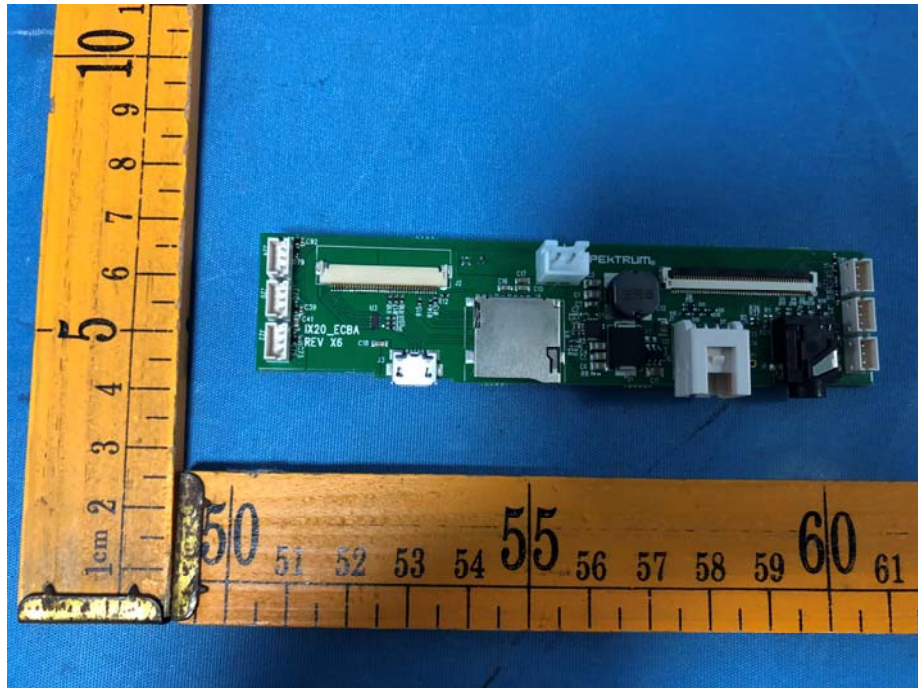

EUT – Internal View Model iX20 FCC ID: BRWIX20

Appendix-iX20-Photos

Appendix-iX20-Photos

BT/2.4G&5GWIFI/BLE ANT.

Appendix-iX20-Photos

Appendix-iX20-Photos

Appendix-iX20-Photos

Appendix-iX20-Photos

Appendix-iX20-Photos

Appendix-iX20-Photos

Appendix-iX20-Photos

Appendix-iX20-Photos

====End=====