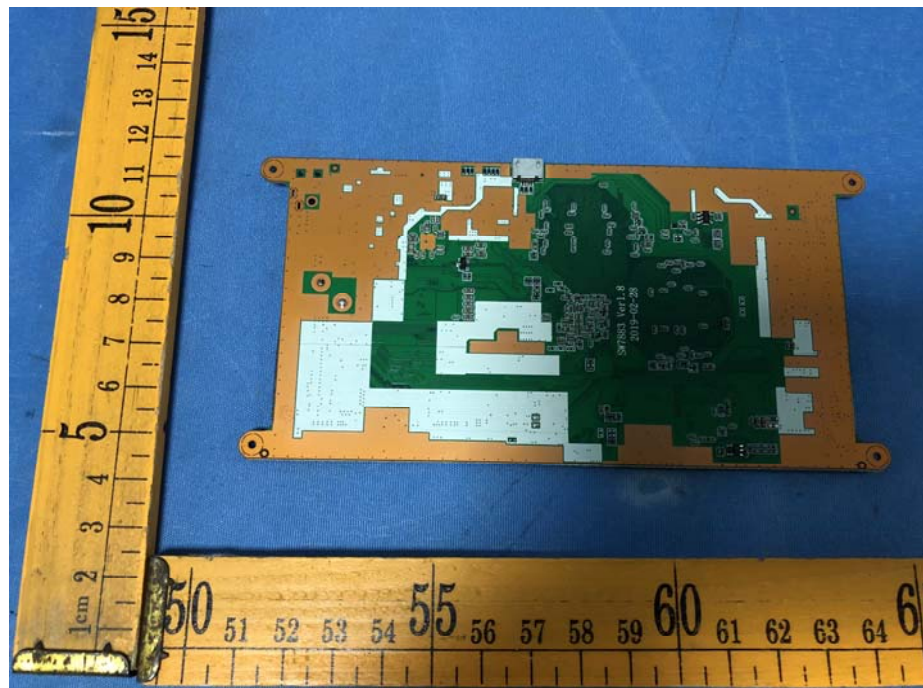

EUT – Internal View Model iX20 FCC ID: BRWIX20

Appendix-iX20-Photos

Appendix-iX20-Photos

BT/2.4G&5GWIFI/BLE ANT.

Appendix-iX20-Photos

Appendix-iX20-Photos

Appendix-iX20-Photos

Appendix-iX20-Photos

Appendix-iX20-Photos

Appendix-iX20-Photos

Appendix-iX20-Photos

Appendix-iX20-Photos

====End=====