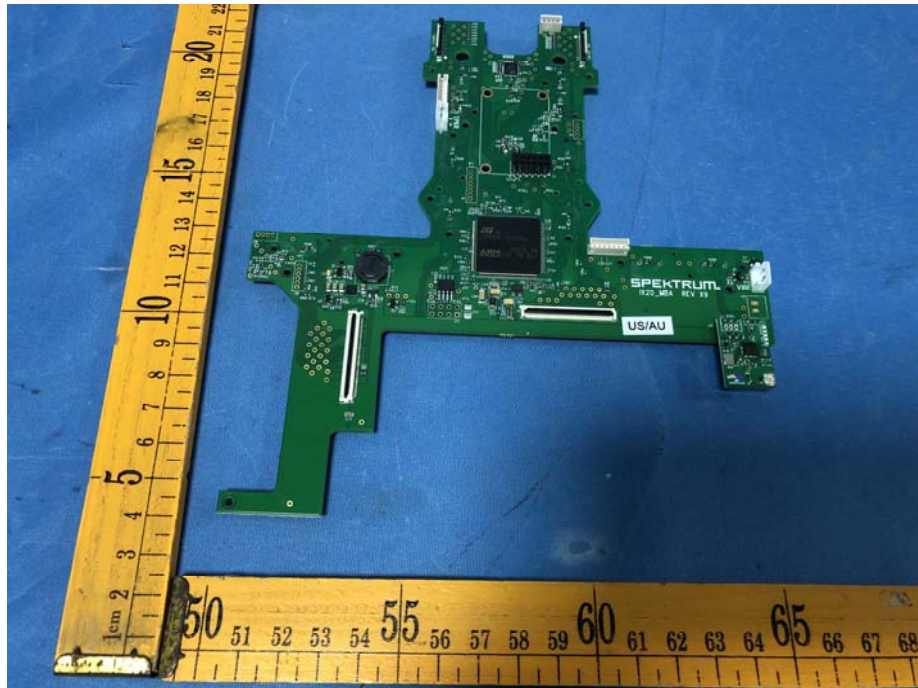

EUT – Internal View Model iX20 FCC ID: BRWIX20

Appendix-iX20-Photos

Appendix-iX20-Photos

BT/2.4G&5GWIFI/BLE ANT.

Appendix-iX20-Photos

Appendix-iX20-Photos

Appendix-iX20-Photos

Appendix-iX20-Photos

Appendix-iX20-Photos

Appendix-iX20-Photos

Appendix-iX20-Photos

Appendix-iX20-Photos

====End=====