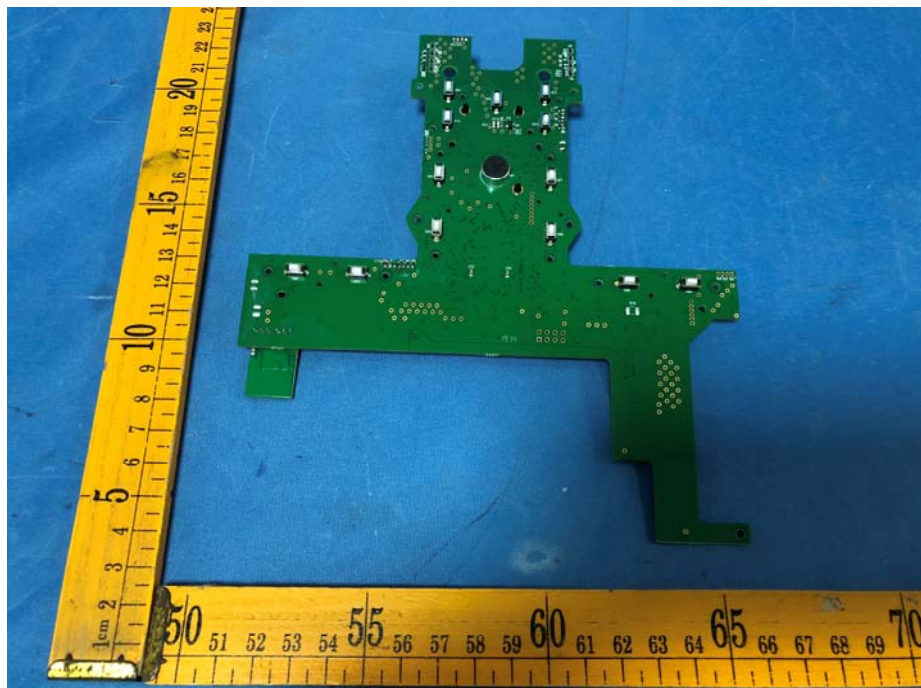

EUT – Internal View Model iX20 FCC ID: BRWIX20

Appendix-iX20-Photos

Appendix-iX20-Photos

BT/2.4G&5GWIFI/BLE ANT.

Appendix-iX20-Photos

Appendix-iX20-Photos

Appendix-iX20-Photos

Appendix-iX20-Photos

Appendix-iX20-Photos

Appendix-iX20-Photos

Appendix-iX20-Photos

Appendix-iX20-Photos

====End=====