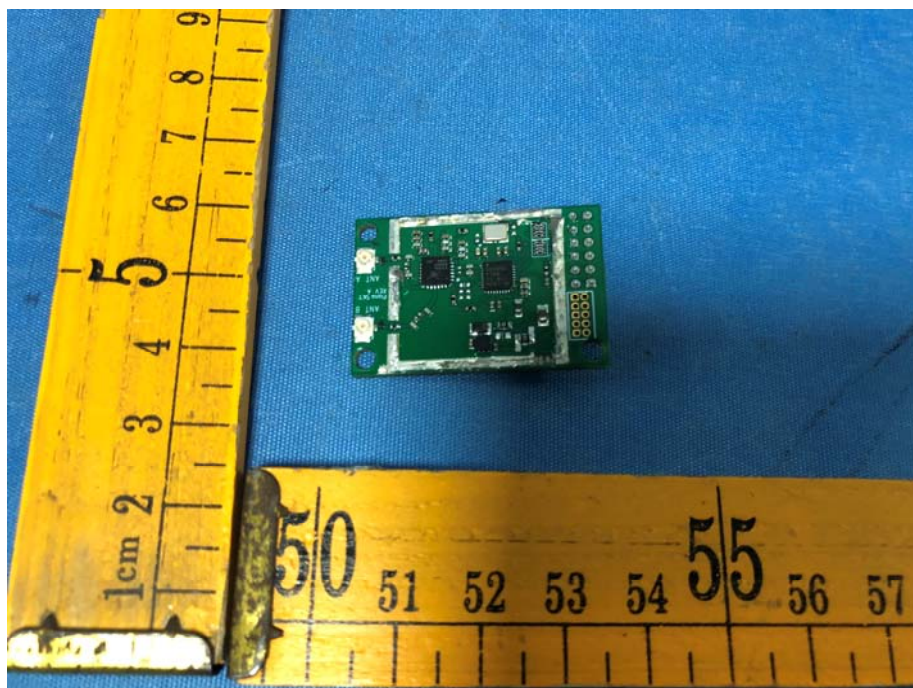

EUT – Internal View Model iX20 FCC ID: BRWIX20

Appendix-iX20-Photos

Appendix-iX20-Photos

BT/2.4G&5GWIFI/BLE ANT.

Appendix-iX20-Photos

Appendix-iX20-Photos

Appendix-iX20-Photos

Appendix-iX20-Photos

Appendix-iX20-Photos

Appendix-iX20-Photos

Appendix-iX20-Photos

Appendix-iX20-Photos

====End=====