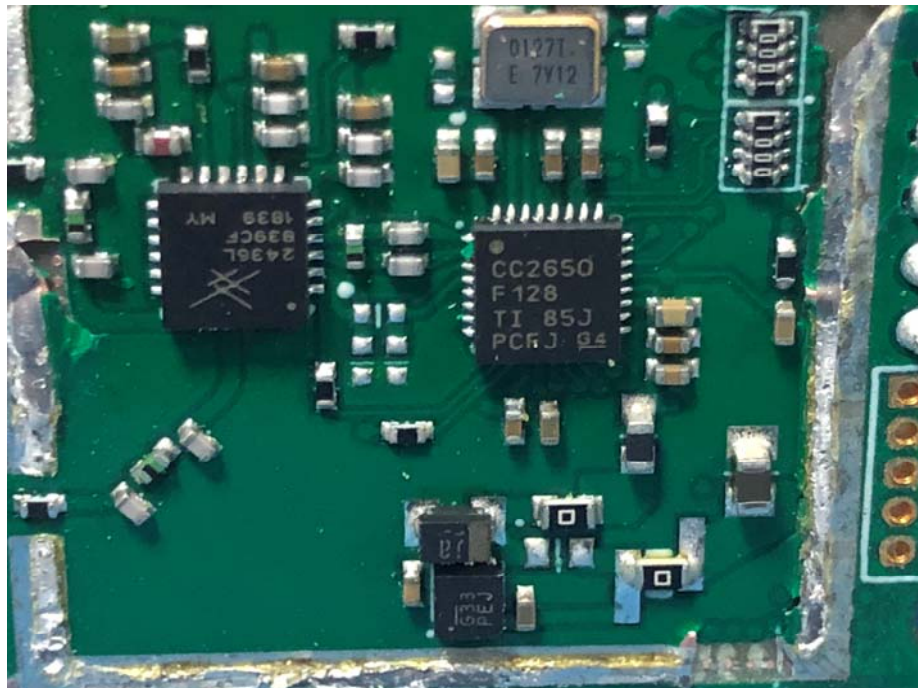

EUT – Internal View Model iX20 FCC ID: BRWIX20

Appendix-iX20-Photos

Appendix-iX20-Photos

BT/2.4G&5GWIFI/BLE ANT.

Appendix-iX20-Photos

Appendix-iX20-Photos

Appendix-iX20-Photos

Appendix-iX20-Photos

Appendix-iX20-Photos

Appendix-iX20-Photos

Appendix-iX20-Photos

Appendix-iX20-Photos

====End=====