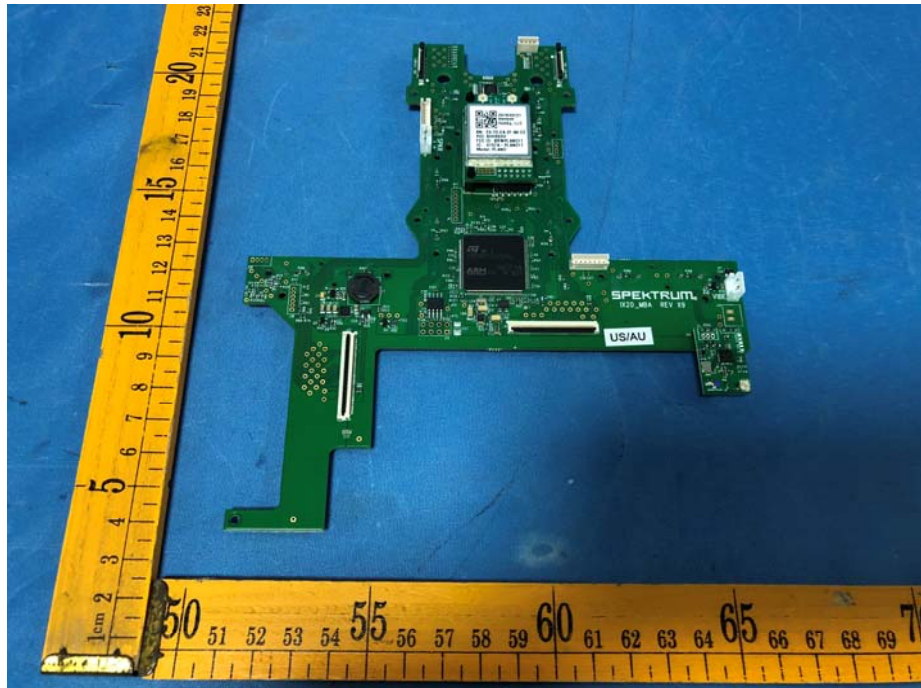

EUT – Internal View Model iX20 FCC ID: BRWIX20

Appendix-iX20-Photos

Appendix-iX20-Photos

BT/2.4G&5GWIFI/BLE ANT.

Appendix-iX20-Photos

Appendix-iX20-Photos

Appendix-iX20-Photos

Appendix-iX20-Photos

Appendix-iX20-Photos

Appendix-iX20-Photos

Appendix-iX20-Photos

Appendix-iX20-Photos

====End=====