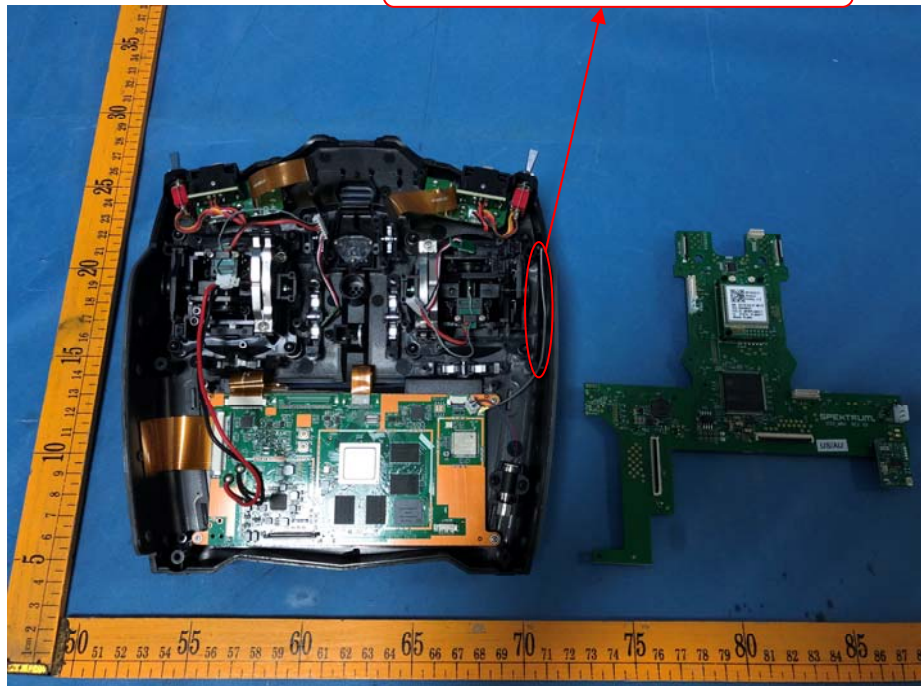

EUT – Internal View Model iX20 FCC ID: BRWIX20

Appendix-iX20-Photos

Appendix-iX20-Photos

BT/2.4G&5GWIFI/BLE ANT.

Appendix-iX20-Photos

Appendix-iX20-Photos

Appendix-iX20-Photos

Appendix-iX20-Photos

Appendix-iX20-Photos

Appendix-iX20-Photos

Appendix-iX20-Photos

Appendix-iX20-Photos

====End=====