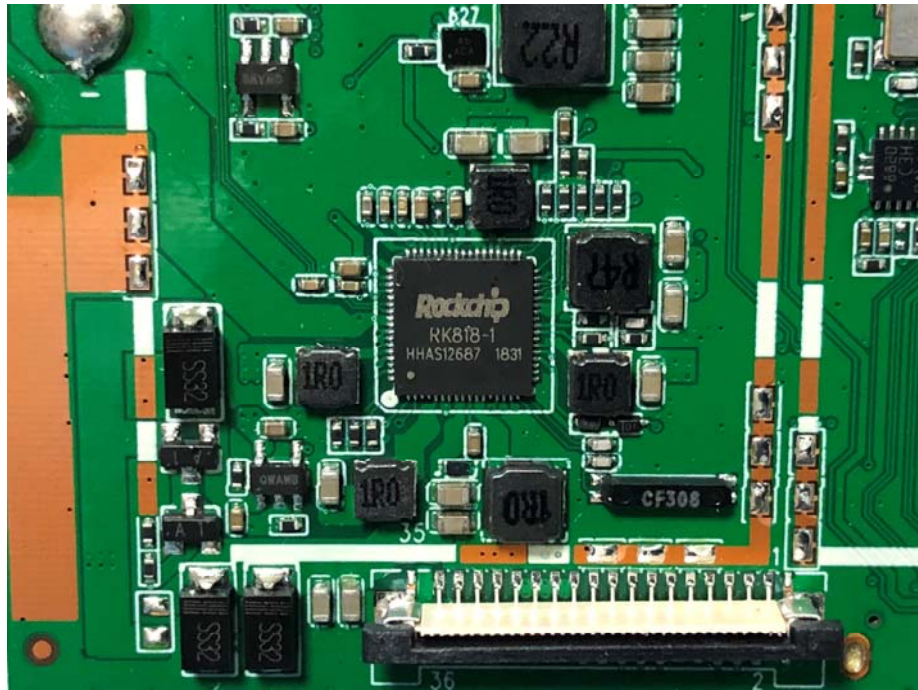

EUT – Internal View Model iX20 FCC ID: BRWIX20

Appendix-iX20-Photos

Appendix-iX20-Photos

BT/2.4G&5GWIFI/BLE ANT.

Appendix-iX20-Photos

Appendix-iX20-Photos

Appendix-iX20-Photos

Appendix-iX20-Photos

Appendix-iX20-Photos

Appendix-iX20-Photos

Appendix-iX20-Photos

Appendix-iX20-Photos

====End=====