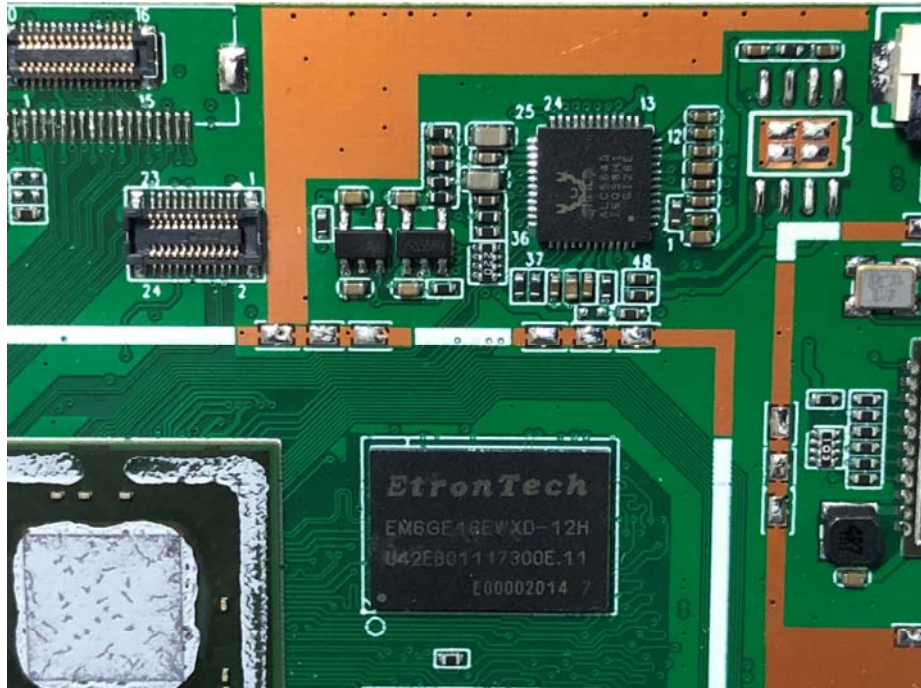

EUT – Internal View Model iX20 FCC ID: BRWIX20

Appendix-iX20-Photos

Appendix-iX20-Photos

BT/2.4G&5GWIFI/BLE ANT.

Appendix-iX20-Photos

Appendix-iX20-Photos

Appendix-iX20-Photos

Appendix-iX20-Photos

Appendix-iX20-Photos

Appendix-iX20-Photos

Appendix-iX20-Photos

Appendix-iX20-Photos

====End=====