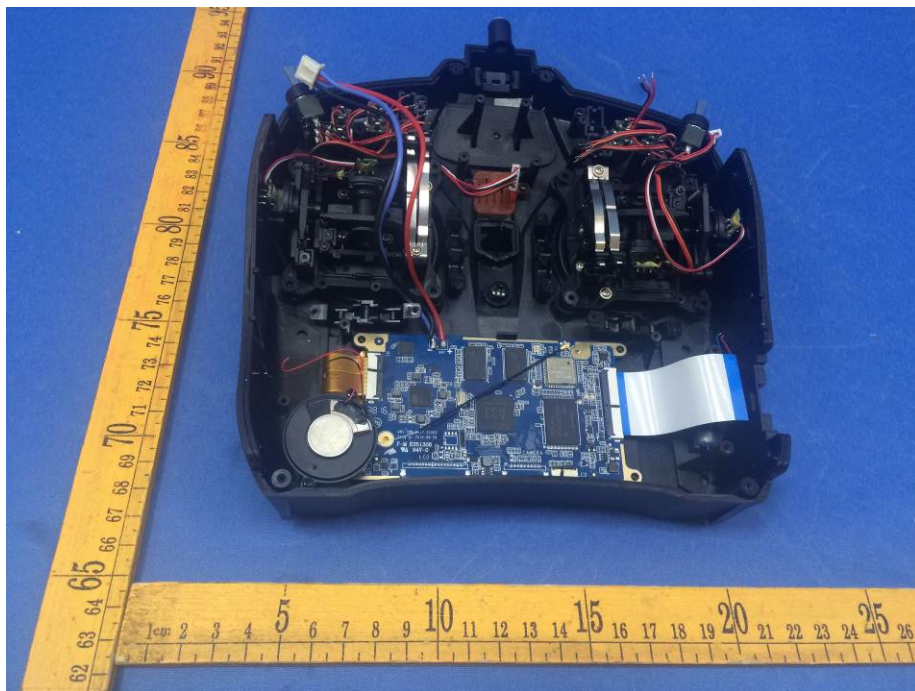

# Model iX12 – Internal Photos

Bluetooth  
and Wi-Fi  
Antenna