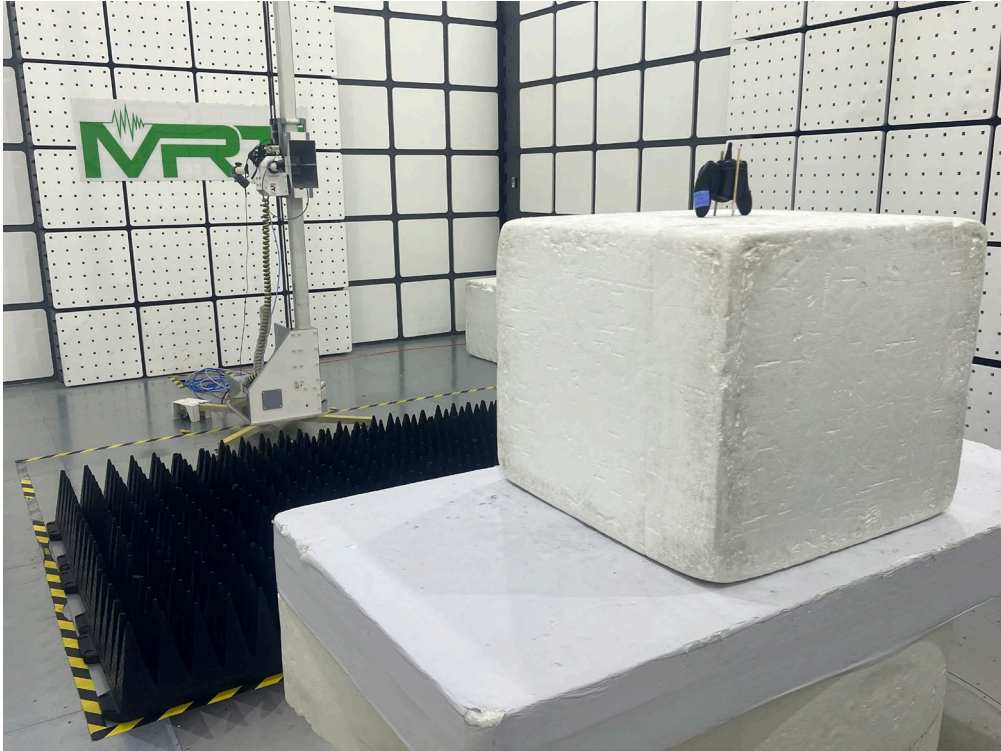

### RF Test Setup Photograph

Description: Radiated Spurious Emissions Test Setup for 9kHz ~ 30MHz

Description: Radiated Spurious Emissions Test Setup for 30MHz ~ 1000MHz

Description: Radiated Spurious Emissions Test Setup for 1GHz ~ 18GHz

Description: Radiated Spurious Emissions Test Setup for above 18GHz

Description: Conducted Test Setup