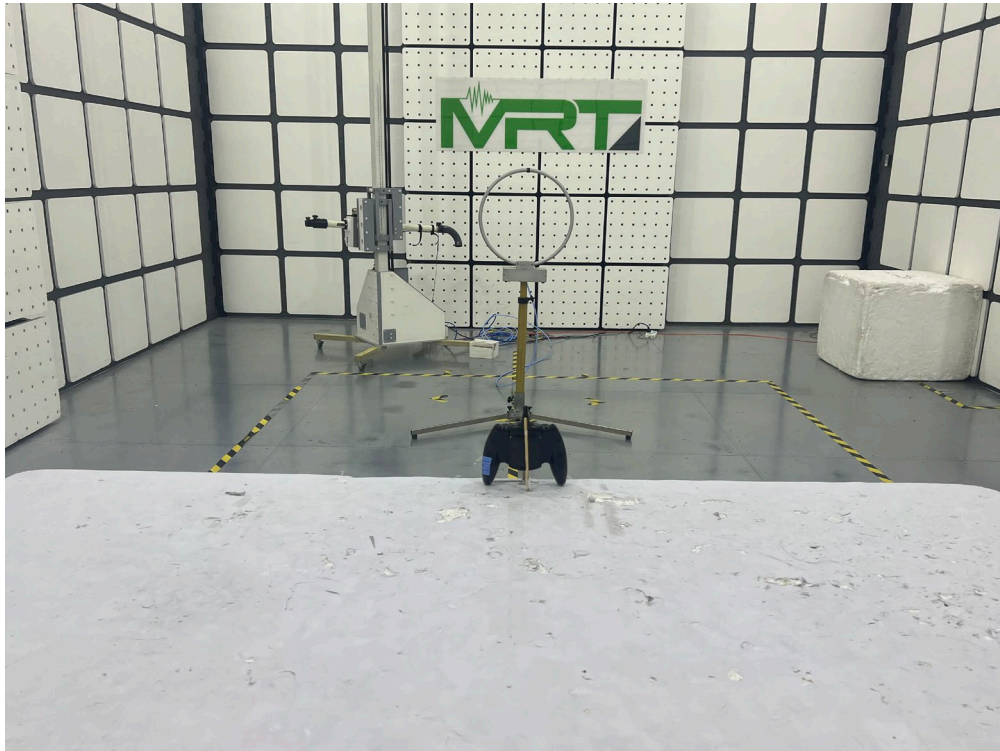

### RF Test Setup Photograph

Description: Radiated Spurious Emissions Test Setup for 9kHz ~ 30MHz

Description: Radiated Spurious Emissions Test Setup for 30MHz ~ 1000MHz

Description: Radiated Spurious Emissions Test Setup for 1GHz ~ 18GHz

Description: Radiated Spurious Emissions Test Setup for above 18GHz

Description: Conducted Test Setup