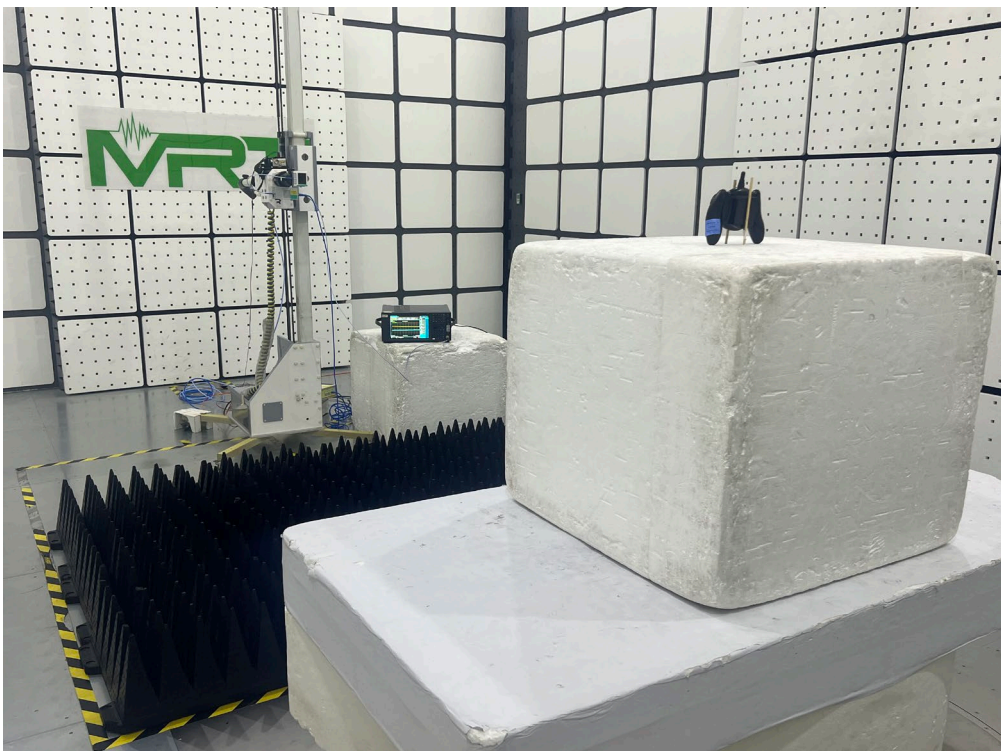

### RF Test Setup Photograph

Description: Radiated Spurious Emissions Test Setup for 9kHz ~ 30MHz

Description: Radiated Spurious Emissions Test Setup for 30MHz ~ 1000MHz

Description: Radiated Spurious Emissions Test Setup for 1GHz ~ 18GHz

Description: Radiated Spurious Emissions Test Setup for above 18GHz

Description: Conducted Test Setup