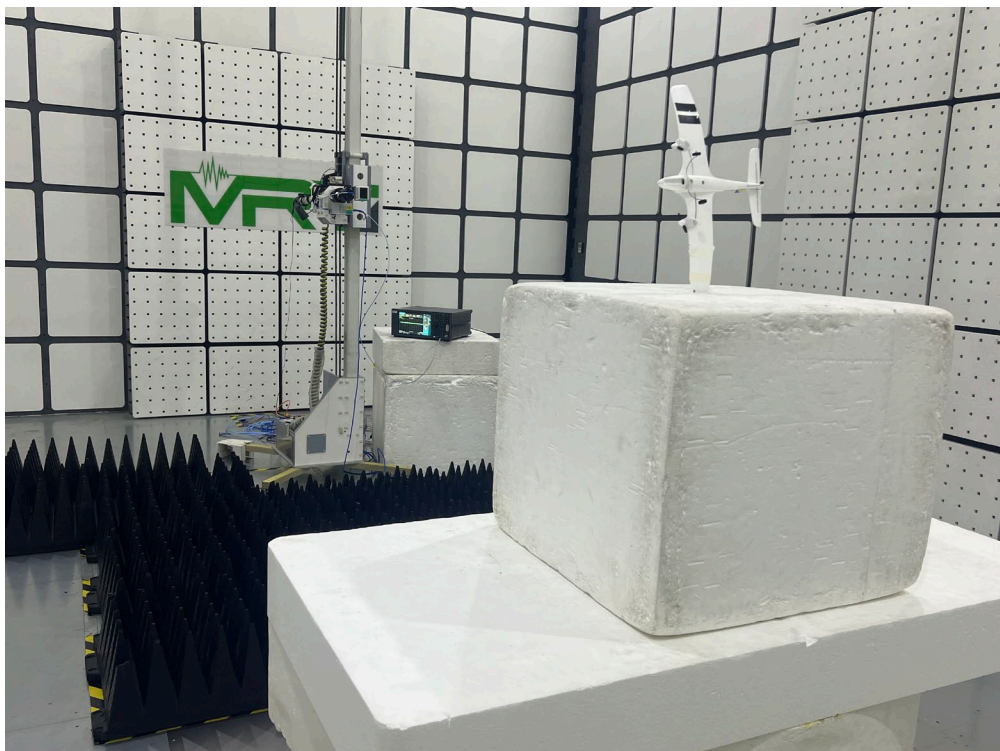

## RF Test Setup Photograph

Description: Radiated Spurious Emissions Test Setup for 9kHz ~ 30MHz

Description: Radiated Spurious Emissions Test Setup for 30MHz ~ 1000MHz

Description: Radiated Spurious Emissions Test Setup for 1GHz ~ 18GHz

Description: Radiated Spurious Emissions Test Setup for above 18GHz

Description: Conducted Test Setup