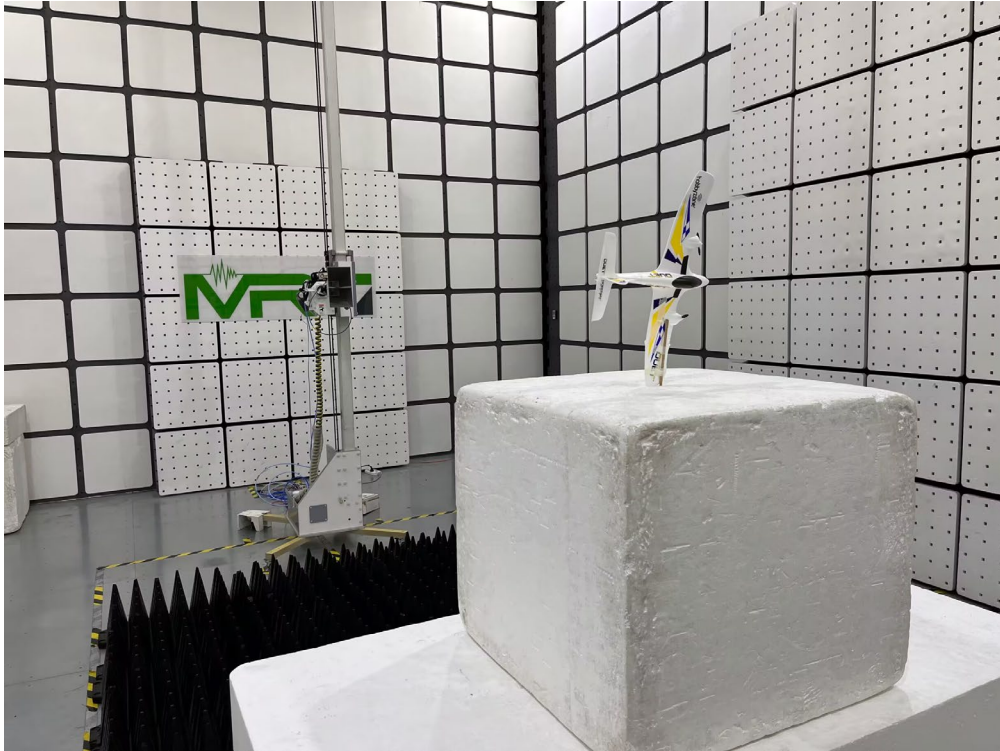

## RF Test Setup Photograph

Description: Radiated Spurious Emissions Test Setup for 9kHz ~ 30MHz

Description: Radiated Spurious Emissions Test Setup for 30MHz ~ 1000MHz

Description: Radiated Spurious Emissions Test Setup for 1GHz ~ 18GHz

Description: Radiated Spurious Emissions Test Setup for above 18GHz

Description: Conducted Test Setup