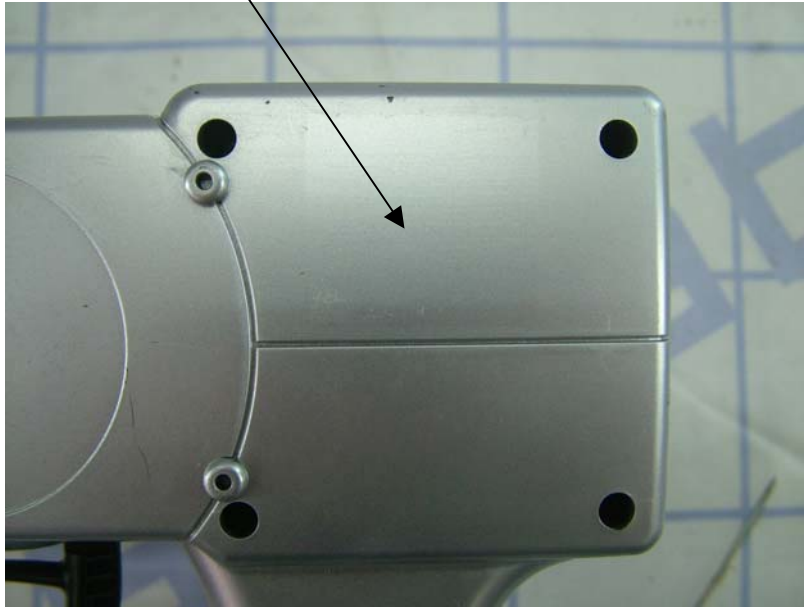

Tel: +86-20-85543113 (32 lines)

Fax: +86-20-38780406

Complaint line: +86-20-85533471

E-mail: cts@cts-lab.com.cn

See Reverse For Terms And Conditions of Service

2 Label Location

Copyright of this report is owned by Centre of Testing Service and may not be reproduced other than in full except with the written approval of the issuing Company.