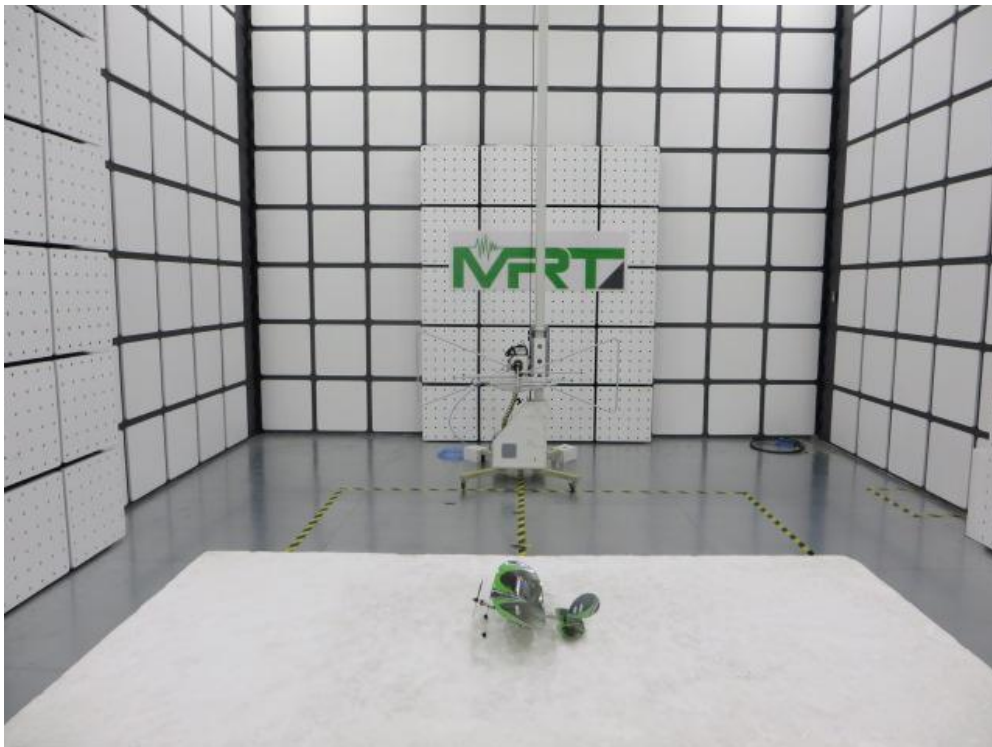

Test Setup Photo

Description: Radiated Emission Test Setup for 9kHz ~ 30MHz

Description: Radiated Emission Test Setup for 30MHz ~ 1GHz

Description: Radiated Emission Test Setup for 1GHz ~ 18GHz

Description: Radiated Emission Test Setup for 18GHz ~ 25GHz