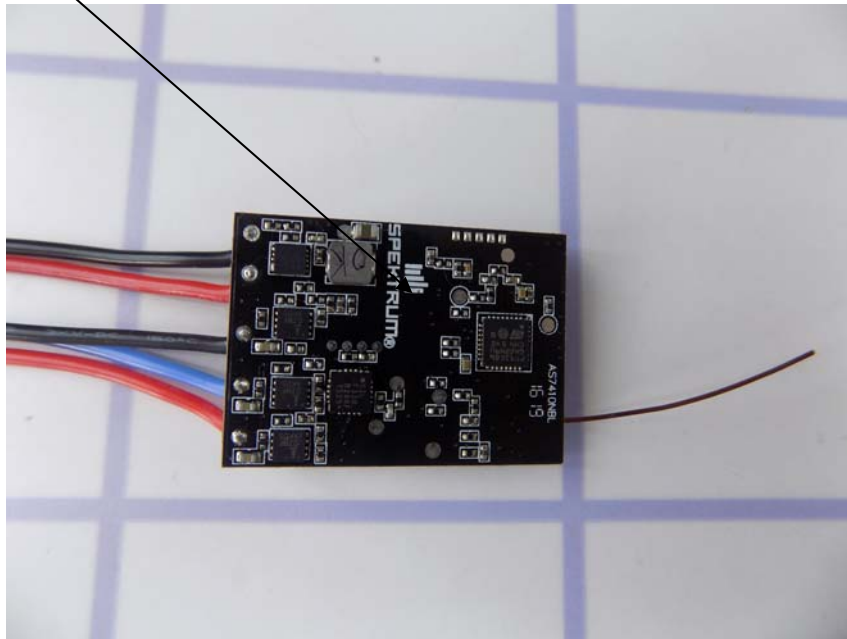

LABEL PHOTOGRAPHS

Label size:25mm*7.5mm

Label Location

Copyright of this report is owned by Centre of Testing Service and may not be reproduced other than in full except with the written approval of the issuing Company.