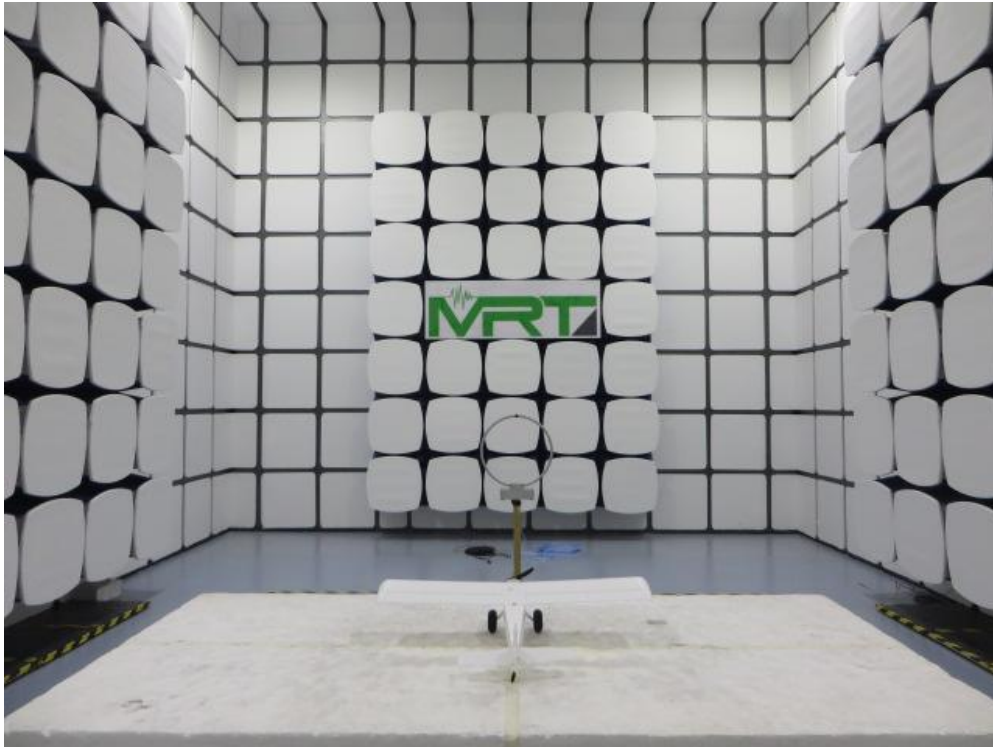

Test Setup Photo

Description: Radiated Emission Test Setup for 9kHz ~ 30MHz

Description: Radiated Emission Test Setup for 30MHz ~ 1GHz

Description: Radiated Emission Test Setup for 1GHz ~ 18GHz

Description: Radiated Emission Test Setup for 18GHz ~ 25GHz