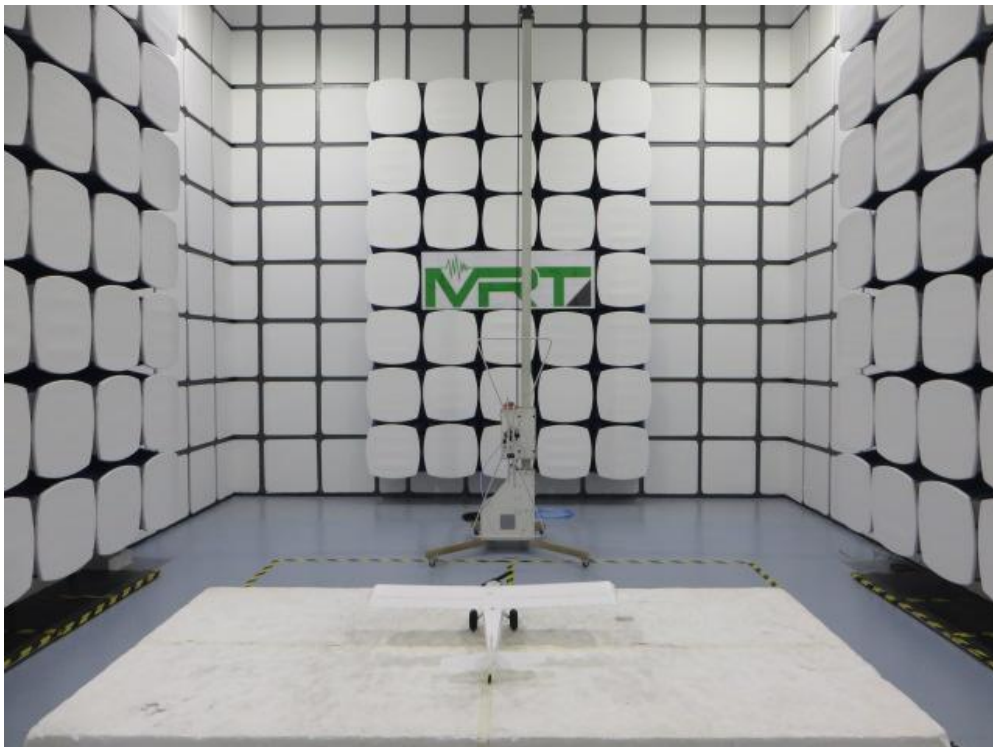

Test Setup Photo

Description: Radiated Emission Test Setup for 9kHz ~ 30MHz

Description: Radiated Emission Test Setup for 30MHz ~ 1GHz

Description: Radiated Emission Test Setup for 1GHz ~ 18GHz

Description: Radiated Emission Test Setup for 18GHz ~ 25GHz