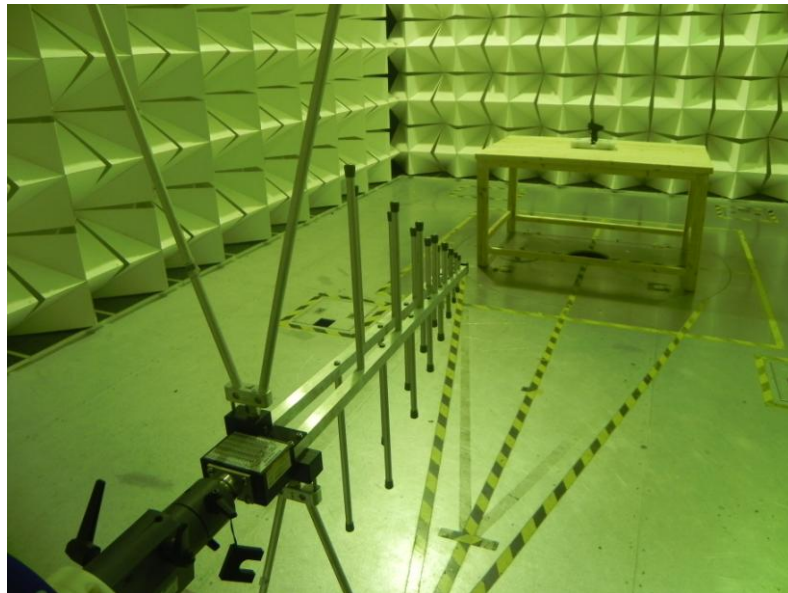

16 Photographs – Model ECX13005 Test Setup

16.1 Photograph – Radiation Spurious Emission Test Setup

Below 30MHz Test site 2#

30MHz-1GHz at Test Site 2#

Above 1GHz at Test Site 1#