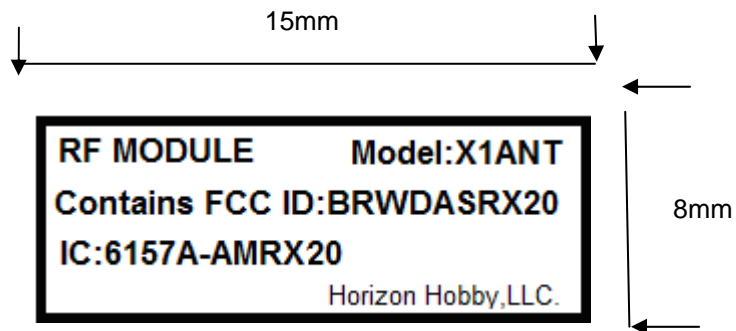

LABEL PHOTOGRAPHS

Label Location

Copyright of this report is owned by Centre of Testing Service and may not be reproduced other than in full except with the written approval of the issuing Company.

CENTRE OF TESTING SERVICE CO., LTD.
A101, No.65, Zhuji Highway, Tianhe District, Guangzhou, Guangdong, China
Tel: +86-20-85543113 (32 lines) Fax: +86-20-38780406
Complaint line: +86-20-85533471 E-mail: cts@cts-lab.com.cn