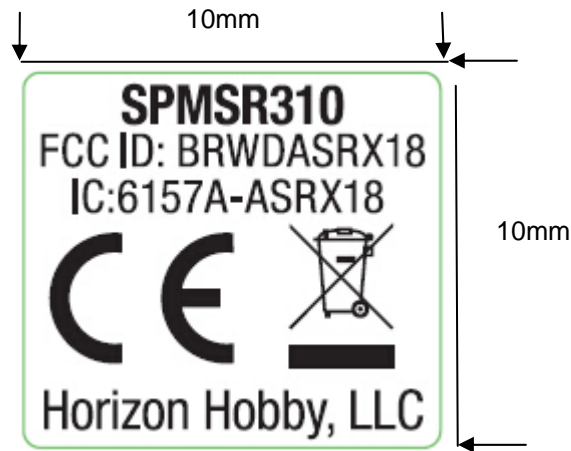

LABEL PHOTOGRAPHS

Label Location

Copyright of this report is owned by Centre of Testing Service and may not be reproduced other than in full except with the written approval of the issuing Company.

CENTRE OF TESTING SERVICE CO., LTD.
A101, No.65, Zhuji Highway, Tianhe District, Guangzhou, Guangdong, China
Tel: +86-20-85543113 (32 lines) Fax: +86-20-38780406
Complaint line: +86-20-85533471 E-mail: cts@cts-lab.com.cn