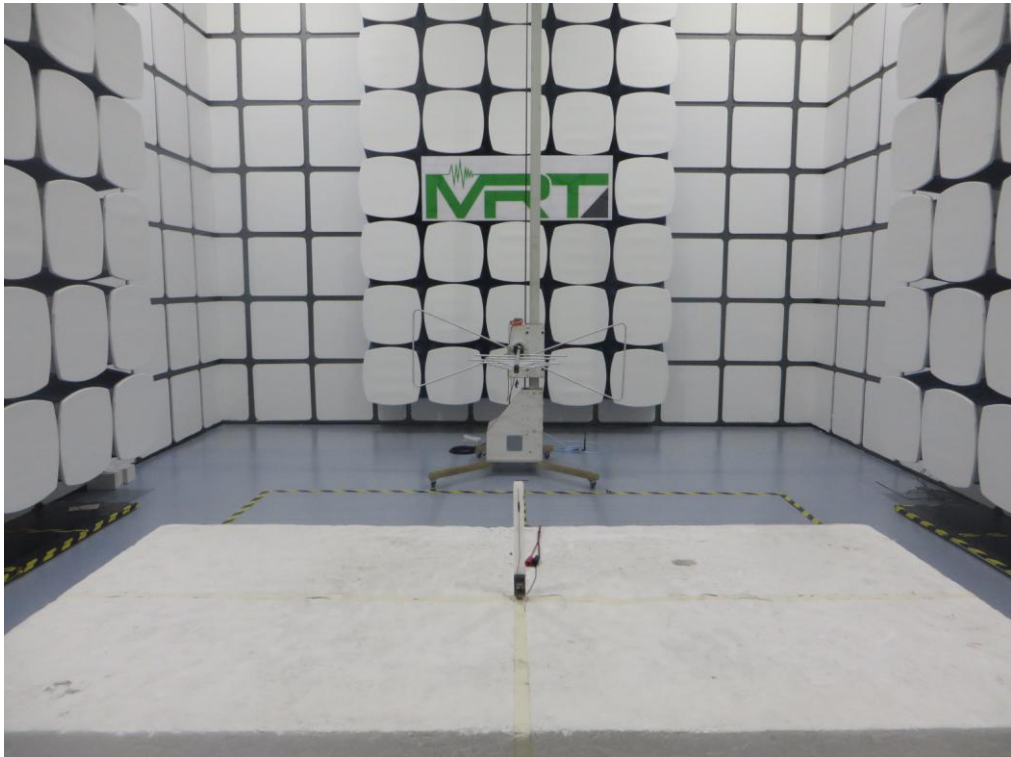

## Test Setup Photo

Description: Radiated Emission Test Setup for 9kHz ~ 30MHz

Description: Radiated Emission Test Setup for 30MHz ~ 1GHz

Description: Radiated Emission Test Setup for 1GHz ~ 18GHz

Description: Radiated Emission Test Setup for 18GHz ~ 25GHz