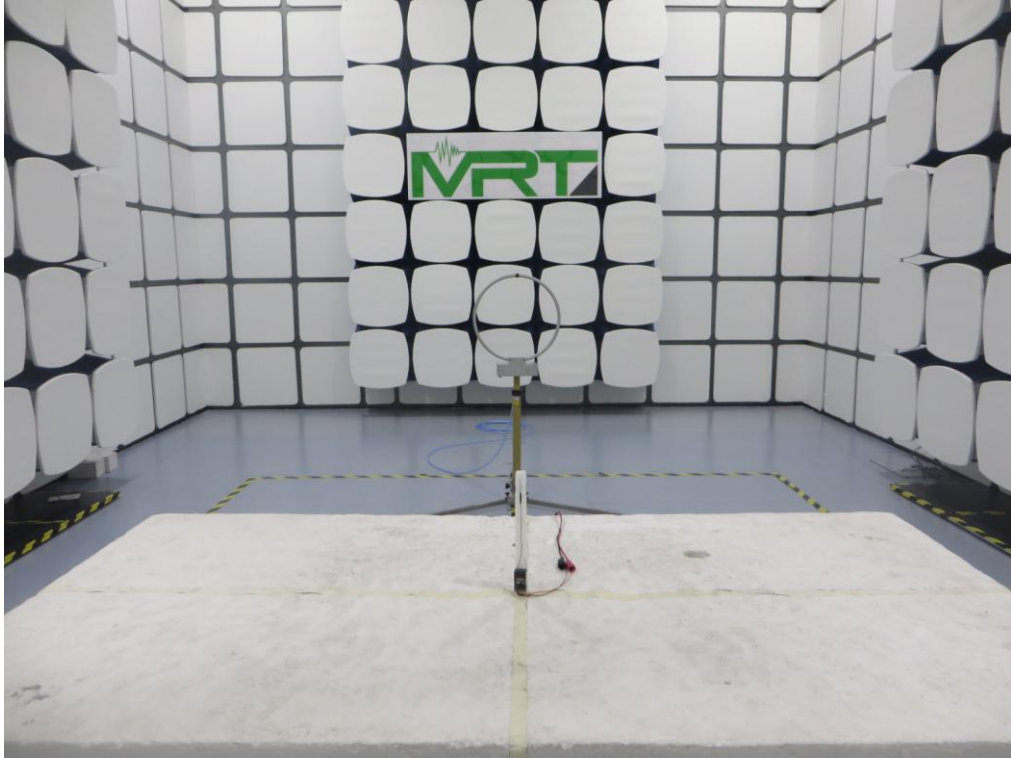

## Test Setup Photo

Description: Radiated Emission Test Setup for 9kHz ~ 30MHz

Description: Radiated Emission Test Setup for 30MHz ~ 1GHz

Description: Radiated Emission Test Setup for 1GHz ~ 18GHz

Description: Radiated Emission Test Setup for 18GHz ~ 25GHz