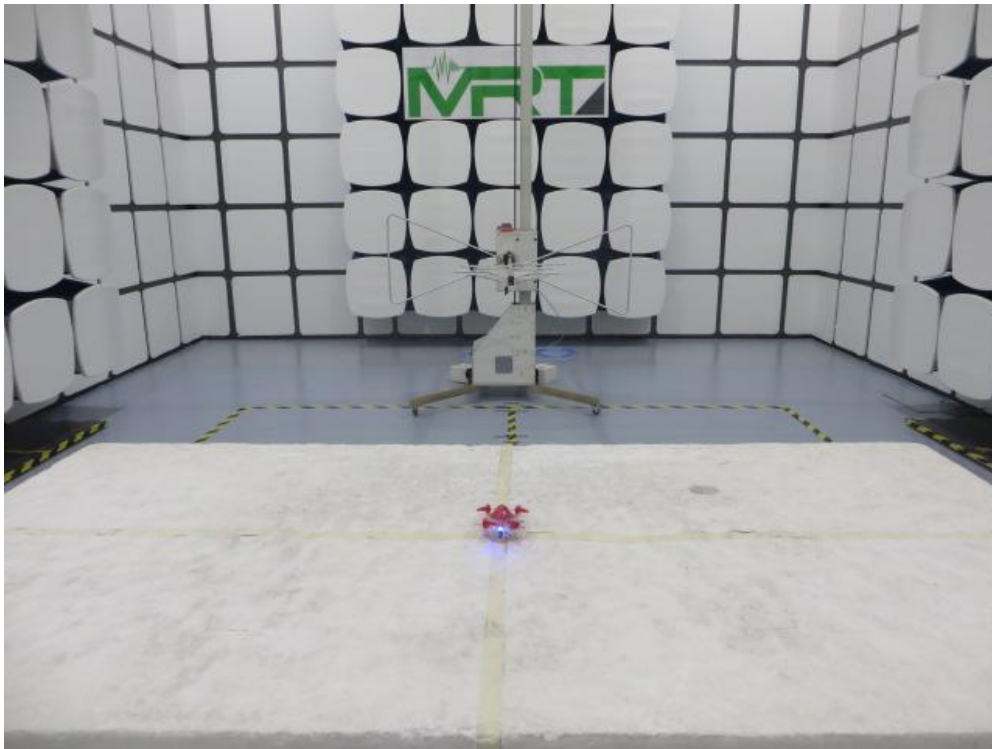

Test Setup Photo

Description: Radiated Emission Test Setup for 9kHz ~ 30MHz

Description: Radiated Emission Test Setup for 30MHz ~ 1GHz

Description: Radiated Emission Test Setup for 1GHz ~ 18GHz

Description: Radiated Emission Test Setup for 18GHz ~ 25GHz