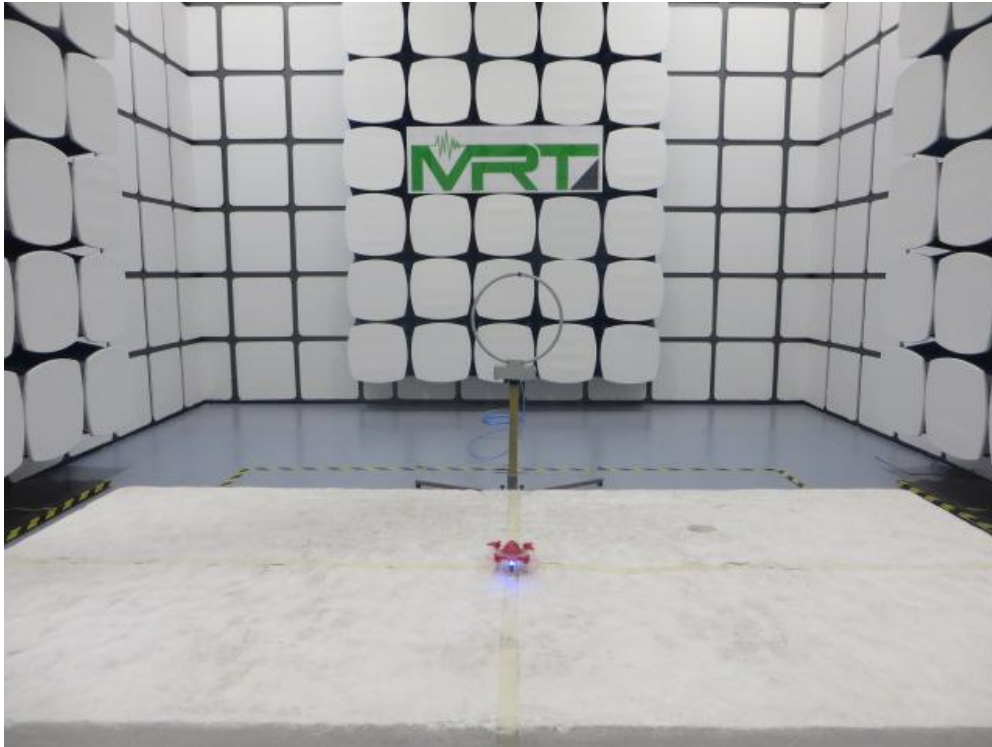

Test Setup Photo

Description: Radiated Emission Test Setup for 9kHz ~ 30MHz

Description: Radiated Emission Test Setup for 30MHz ~ 1GHz

Description: Radiated Emission Test Setup for 1GHz ~ 18GHz

Description: Radiated Emission Test Setup for 18GHz ~ 25GHz