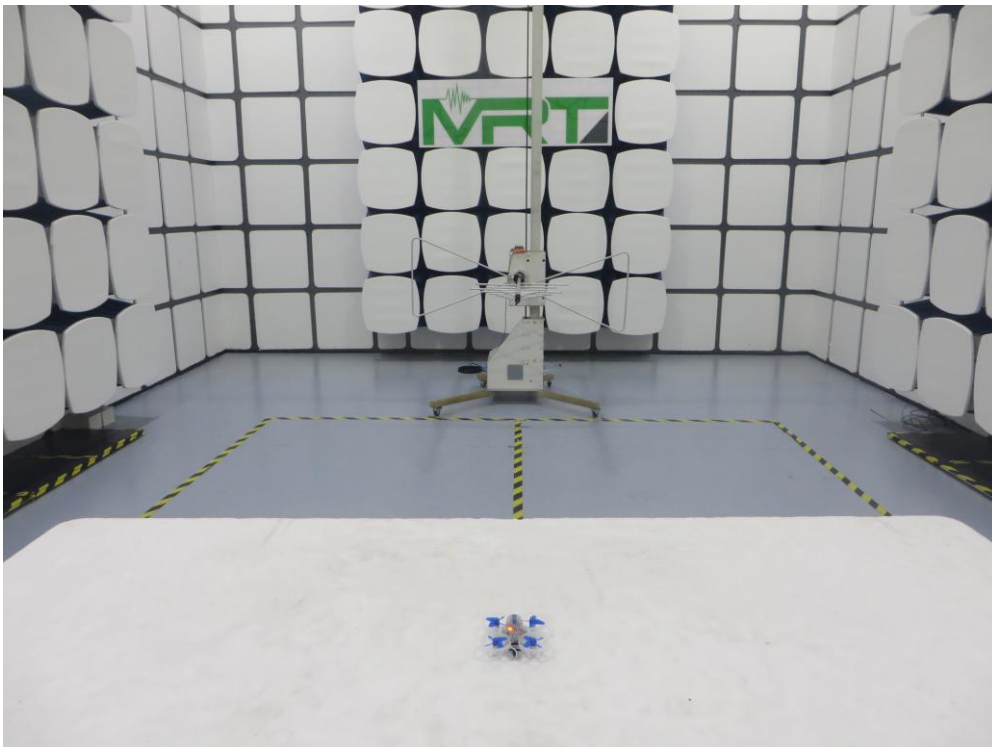

RF Test Setup Photograph

Description: Radiated Emission Test Setup for 9kHz ~ 30MHz

Description: Radiated Emission Test Setup for 30MHz ~ 1GHz

Description: Radiated Emission Test Setup for 1GHz ~ 18GHz

Description: Radiated Emission Test Setup for Above 18GHz