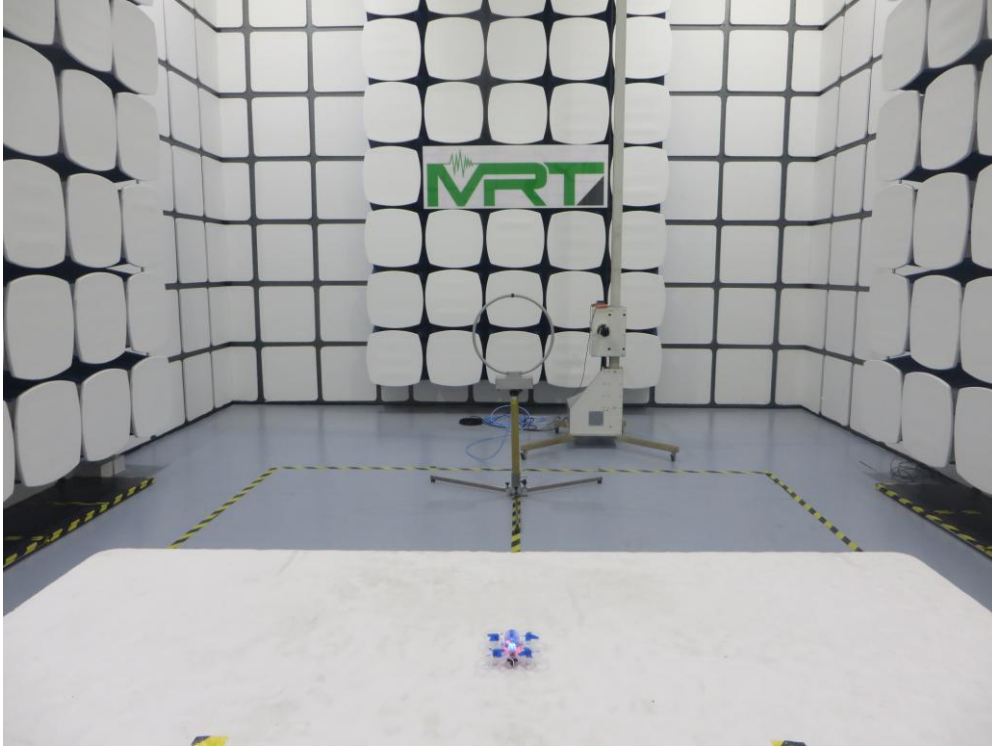

RF Test Setup Photograph

Description: Radiated Emission Test Setup for 9kHz ~ 30MHz

Description: Radiated Emission Test Setup for 30MHz ~ 1GHz

Description: Radiated Emission Test Setup for 1GHz ~ 18GHz

Description: Radiated Emission Test Setup for Above 18GHz