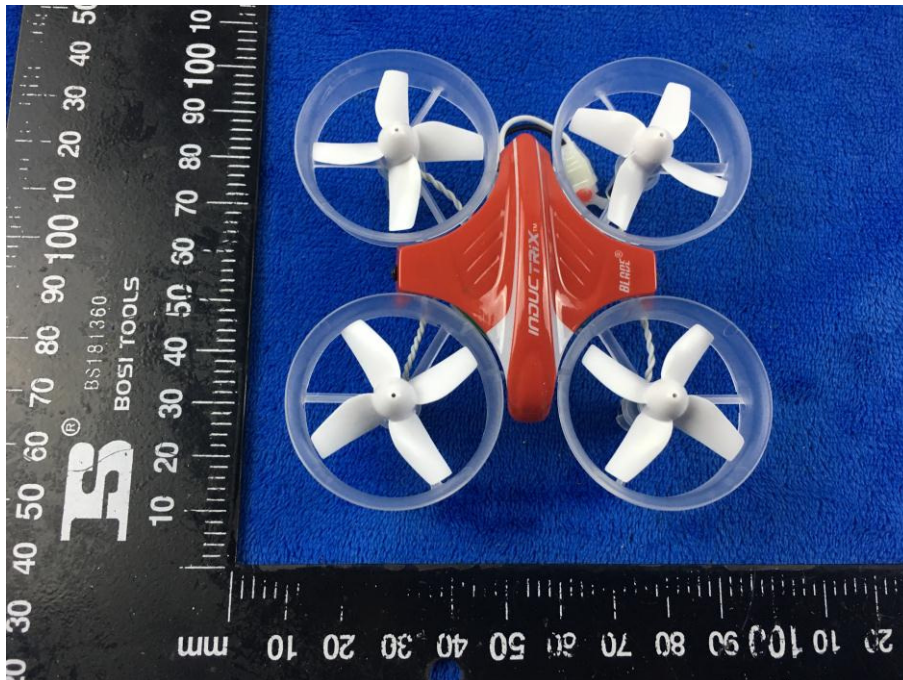

Annex B. EUT And Test Setup Photographs

Annex B.i. Photograph: EUT External Photo

Whole Package View

EUT - Front View

EUT - Rear View

EUT - Top View

EUT - Bottom View

EUT - Left View

EUT - Right View

Label View

Inductrix
BLH8701
FCC ID: BRWBLH8701
IC:6157A-BLH8701