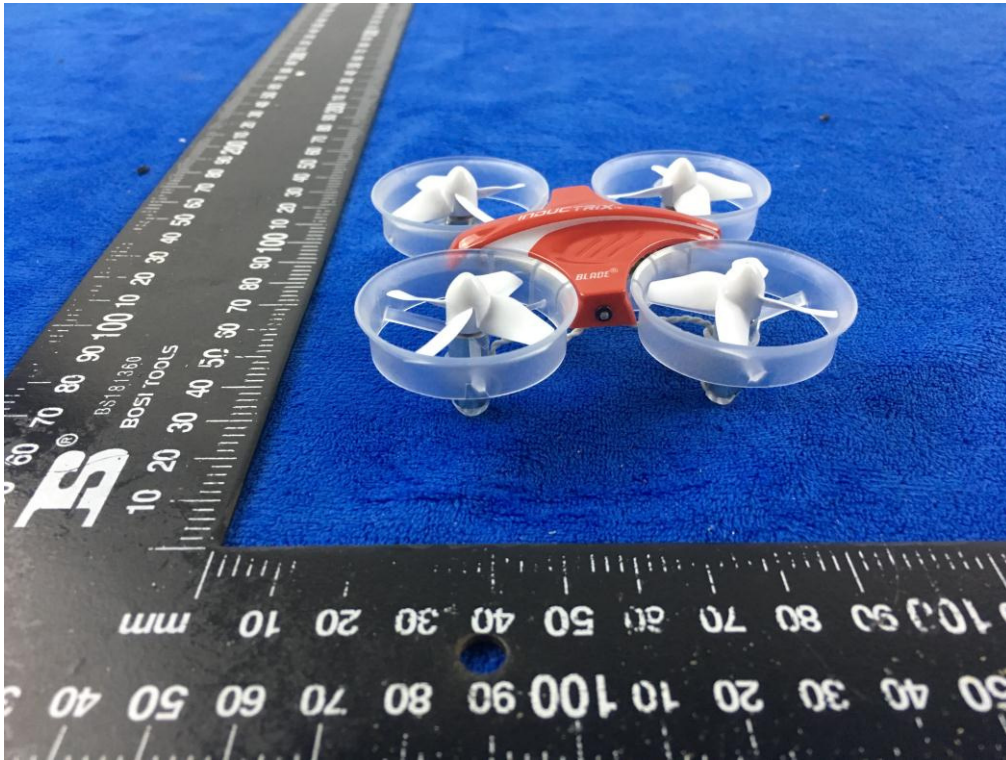

Annex B. EUT And Test Setup Photographs

Annex B.i. Photograph: EUT External Photo

Whole Package View

EUT - Front View

EUT - Rear View

EUT - Top View

EUT - Bottom View

EUT - Left View

EUT - Right View

Label View

Inductrix
BLH8701
FCC ID: BRWBLH8701
IC:6157A-BLH8701