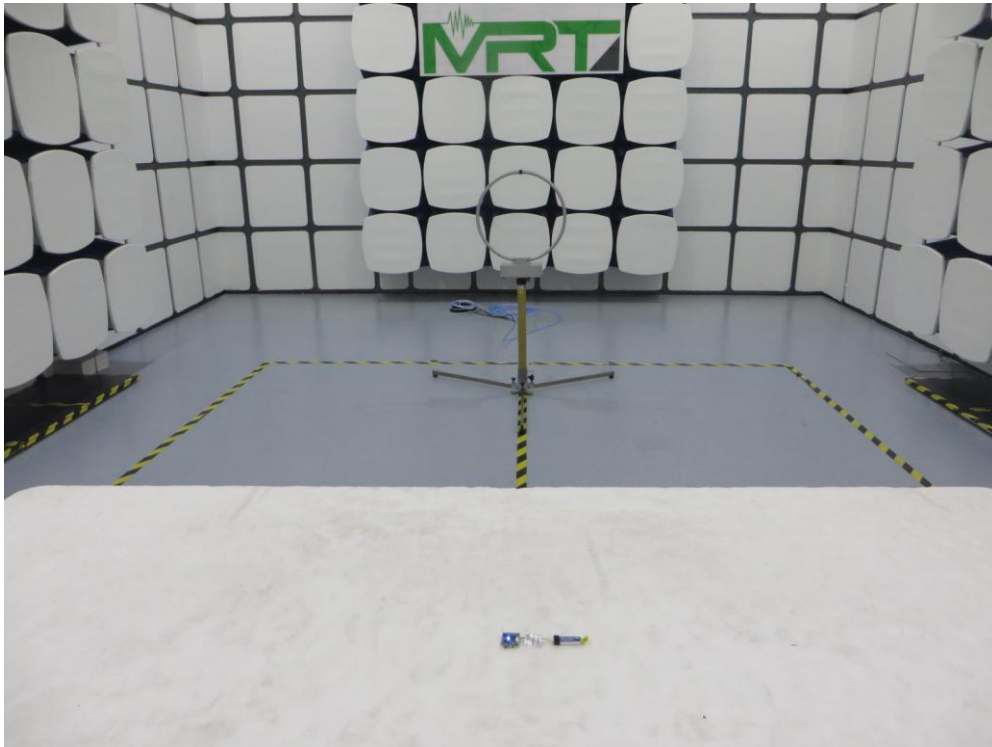

RF Test Setup Photograph

Description: Radiated Emission Test Setup for 9kHz ~ 30MHz

Description: Radiated Emission Test Setup for 30MHz ~ 1GHz

Description: Radiated Emission Test Setup for 1GHz ~ 18GHz

Description: Radiated Emission Test Setup for Above 18GHz

Description: Zoom-in Radiated Emission Test Setup