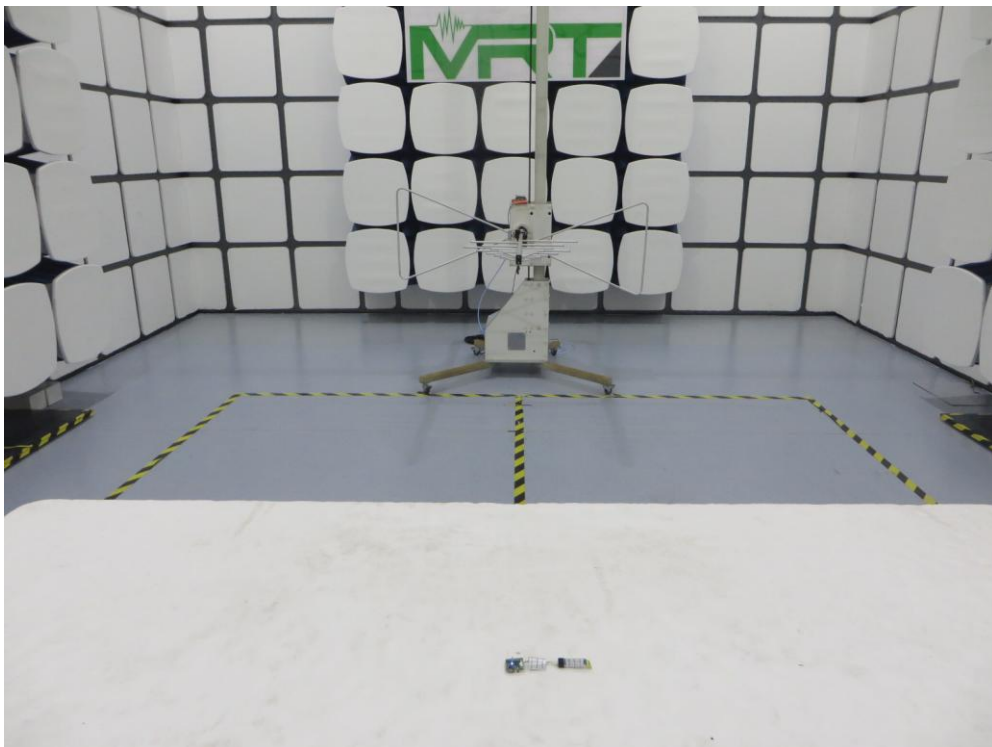

RF Test Setup Photograph

Description: Radiated Emission Test Setup for 9kHz ~ 30MHz

Description: Radiated Emission Test Setup for 30MHz ~ 1GHz

Description: Radiated Emission Test Setup for 1GHz ~ 18GHz

Description: Radiated Emission Test Setup for Above 18GHz

Description: Zoom-in Radiated Emission Test Setup