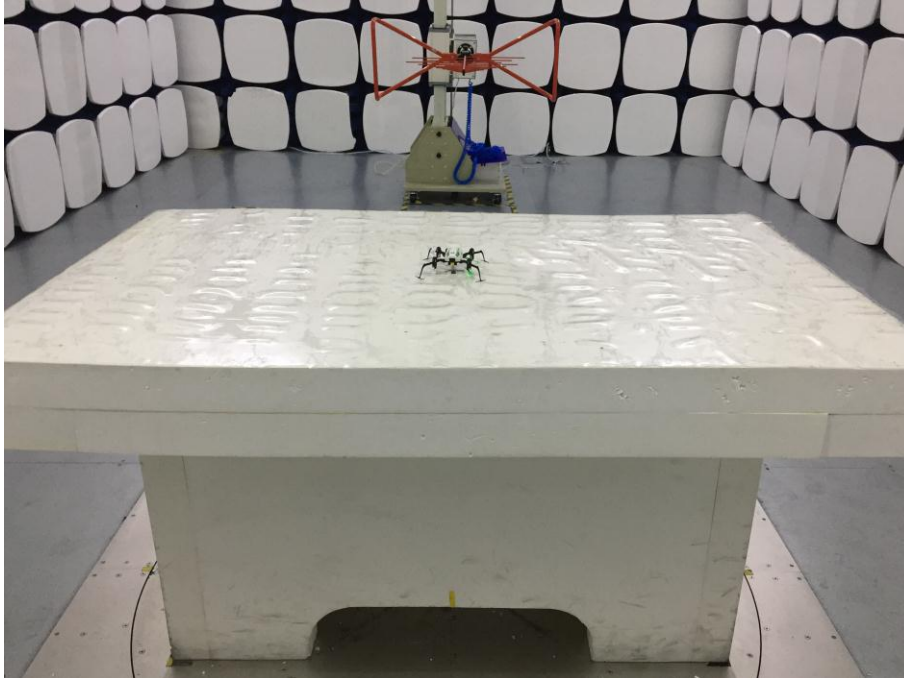

**Annex C. TEST SETUP AND SUPPORTING EQUIPMENT**

**Test Setup Photo**

Radiated Spurious Emissions Test Setup Below 1GHz

Radiated Spurious Emissions Test Setup Above 1GHz ( 1-18GHz )

Radiated Spurious Emissions Test Setup Above 1GHz ( 18-40GHz )