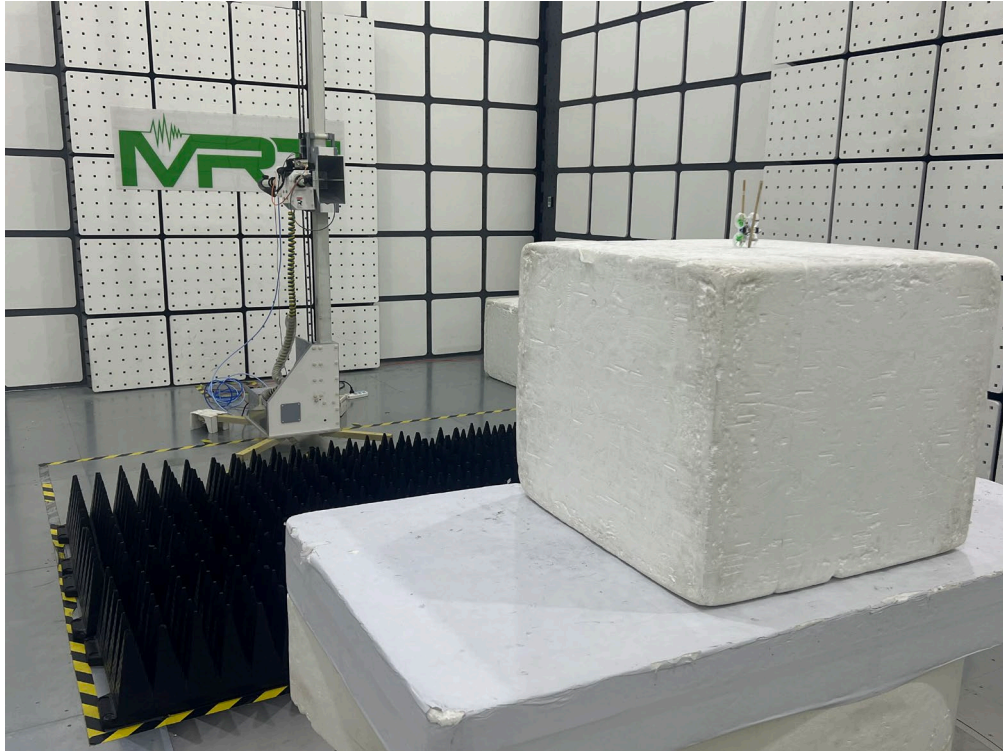

### RF Test Setup Photograph

Description: Radiated Spurious Emissions Test Setup for 9kHz ~ 30MHz

Description: Radiated Spurious Emissions Test Setup for 30MHz ~ 1000MHz

Description: Radiated Spurious Emissions Test Setup for 1GHz ~ 18GHz

Description: Radiated Spurious Emissions Test Setup for above 18GHz

Description: Conducted Test Setup