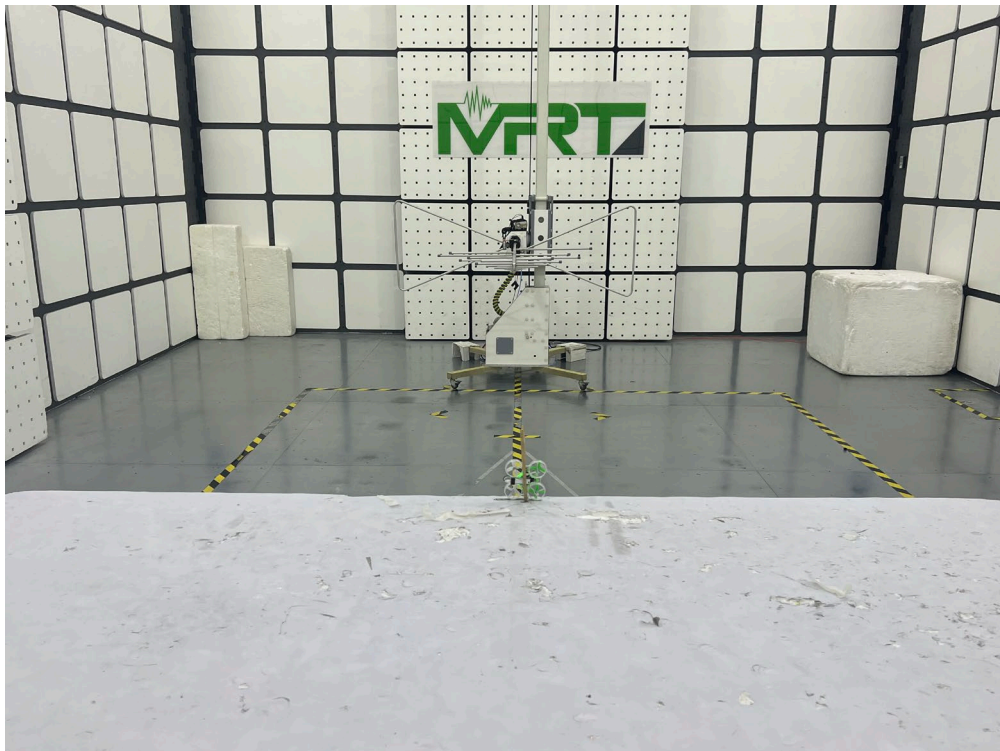

### RF Test Setup Photograph

Description: Radiated Spurious Emissions Test Setup for 9kHz ~ 30MHz

Description: Radiated Spurious Emissions Test Setup for 30MHz ~ 1000MHz

Description: Radiated Spurious Emissions Test Setup for 1GHz ~ 18GHz

Description: Radiated Spurious Emissions Test Setup for above 18GHz

Description: Conducted Test Setup