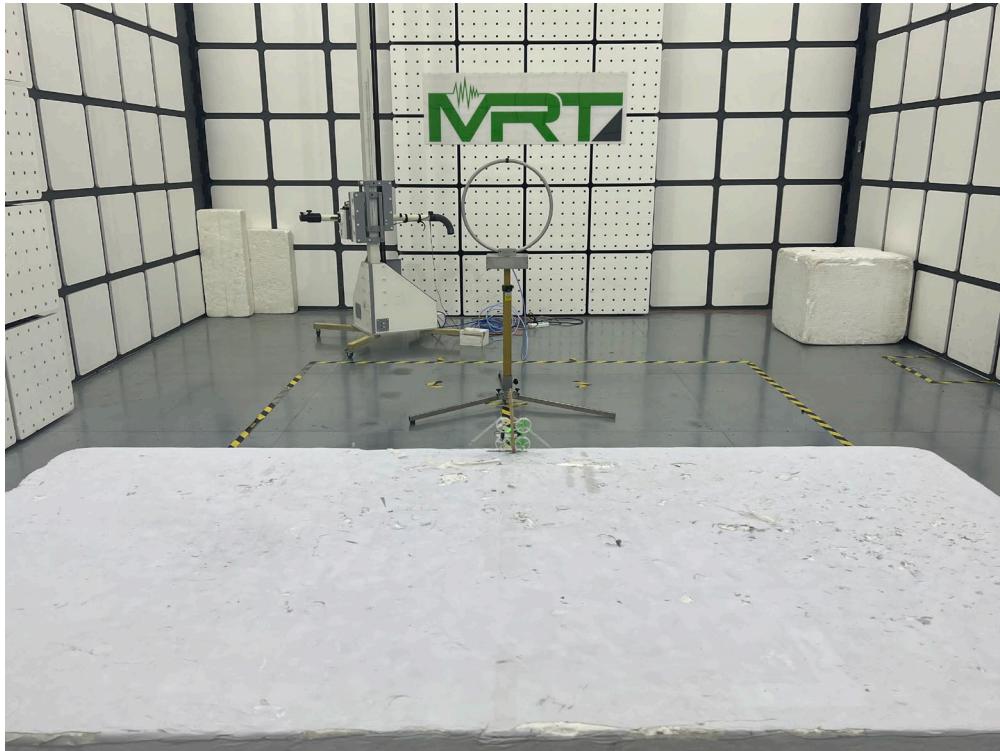

### RF Test Setup Photograph

Description: Radiated Spurious Emissions Test Setup for 9kHz ~ 30MHz

Description: Radiated Spurious Emissions Test Setup for 30MHz ~ 1000MHz

Description: Radiated Spurious Emissions Test Setup for 1GHz ~ 18GHz

Description: Radiated Spurious Emissions Test Setup for above 18GHz

Description: Conducted Test Setup