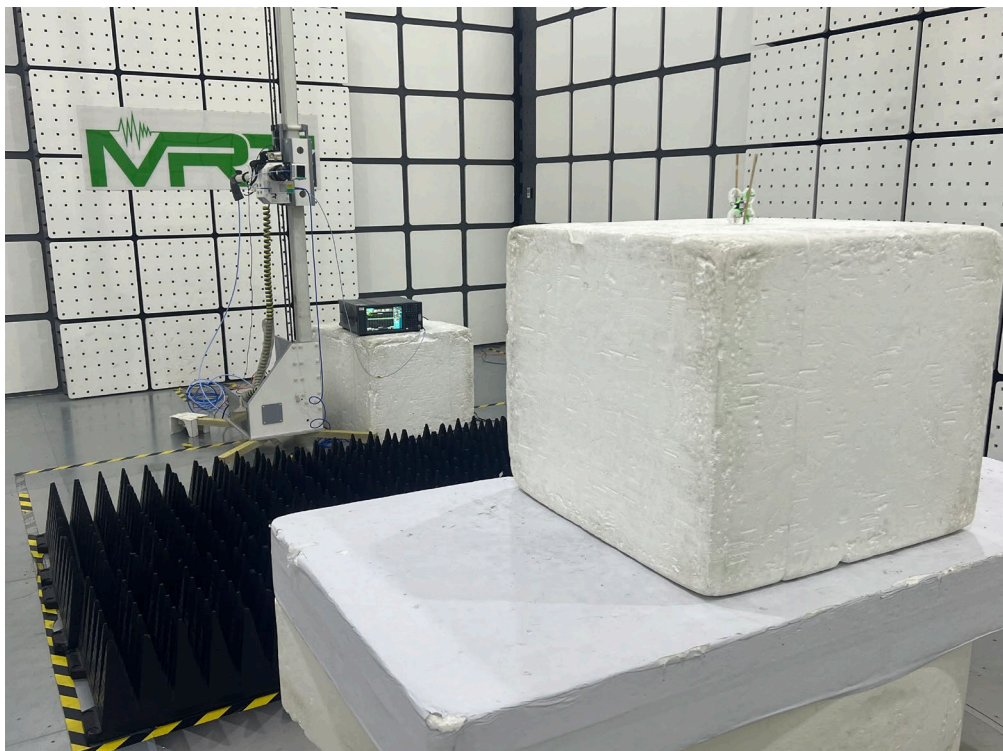

### RF Test Setup Photograph

Description: Radiated Spurious Emissions Test Setup for 9kHz ~ 30MHz

Description: Radiated Spurious Emissions Test Setup for 30MHz ~ 1000MHz

Description: Radiated Spurious Emissions Test Setup for 1GHz ~ 18GHz

Description: Radiated Spurious Emissions Test Setup for above 18GHz

Description: Conducted Test Setup