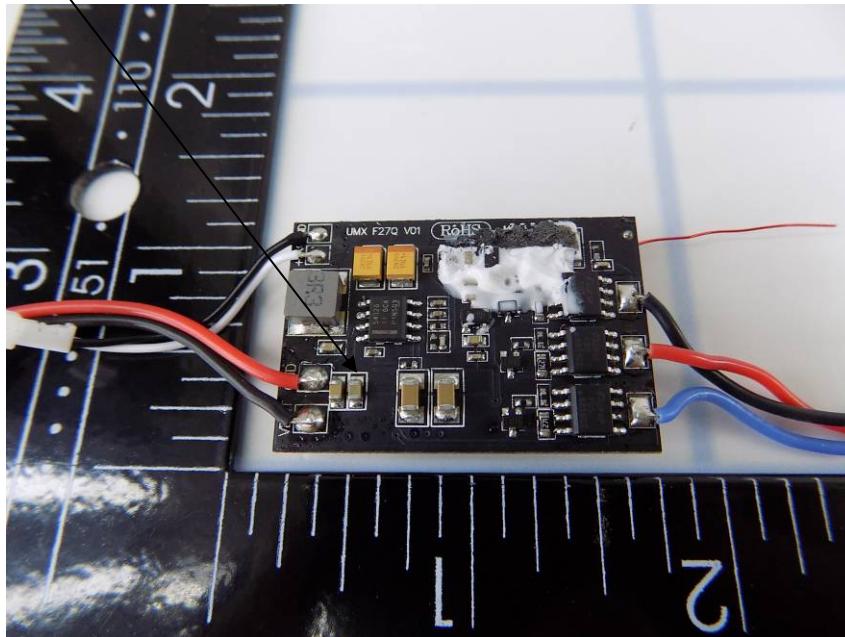

LABEL PHOTOGRAPHS

BLH03201
FCC ID: BRWBLH03201
IC: 6157A-BLH03201

Label Size:21.1mm*5mm

LABEL LOCATION

Copyright of this report is owned by Centre of Testing Service and may not be reproduced other than in full except with the written approval of the issuing Company.