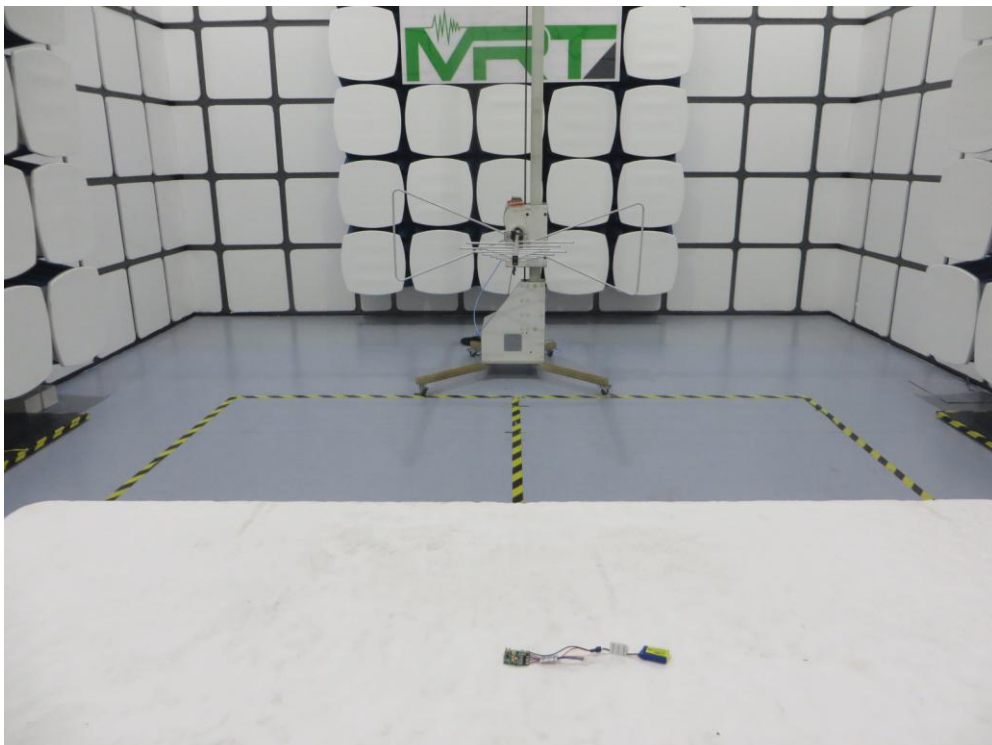

## RF Test Setup Photograph

Description: Radiated Emission Test Setup for 9kHz ~ 30MHz

Description: Radiated Emission Test Setup for 30MHz ~ 1GHz

Description: Radiated Emission Test Setup for 1GHz ~ 18GHz

Description: Radiated Emission Test Setup for Above 18GHz

Description: Zoom-in Radiated Emission Test Setup