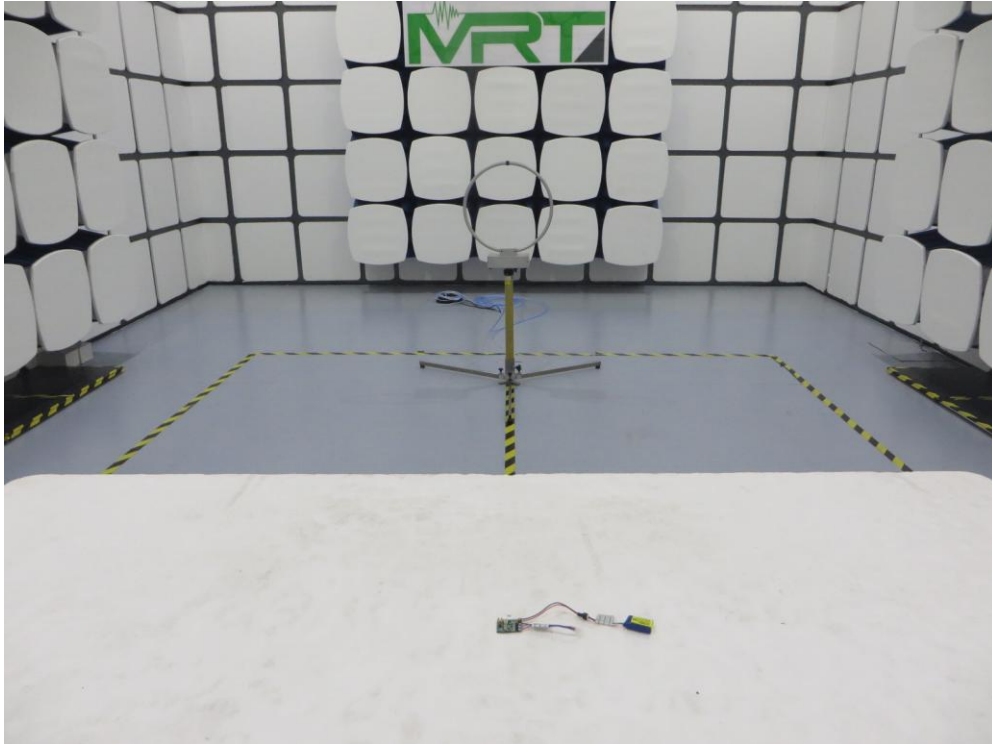

## RF Test Setup Photograph

Description: Radiated Emission Test Setup for 9kHz ~ 30MHz

Description: Radiated Emission Test Setup for 30MHz ~ 1GHz

Description: Radiated Emission Test Setup for 1GHz ~ 18GHz

Description: Radiated Emission Test Setup for Above 18GHz

Description: Zoom-in Radiated Emission Test Setup