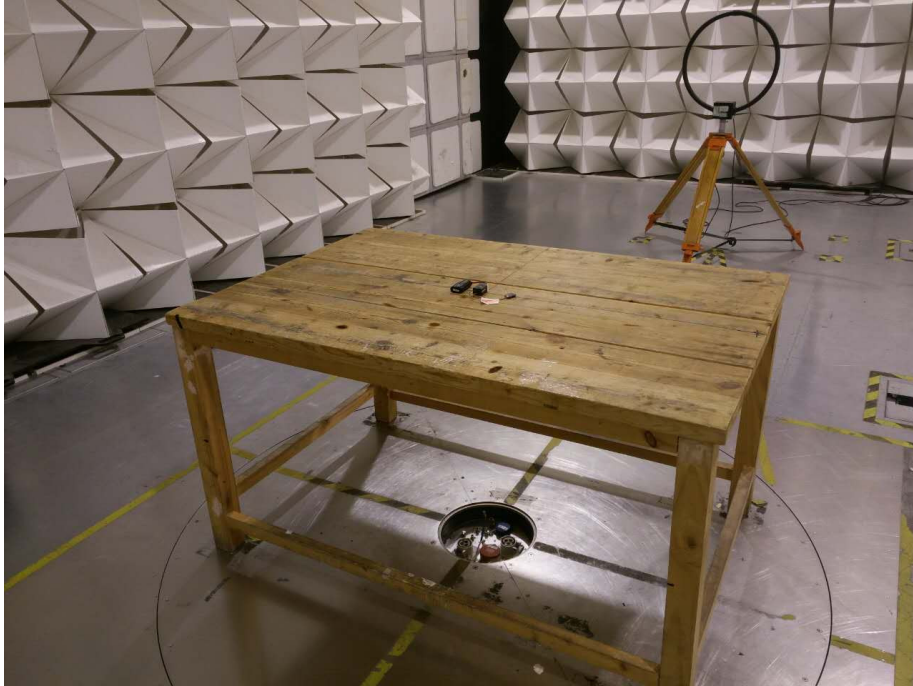

## Photographs – Model AR8010T Test Setup

### Photograph – Radiation Spurious Emission Test Setup

9 KHz to 30MHz

30MHz-1GHz

Above 1GHz