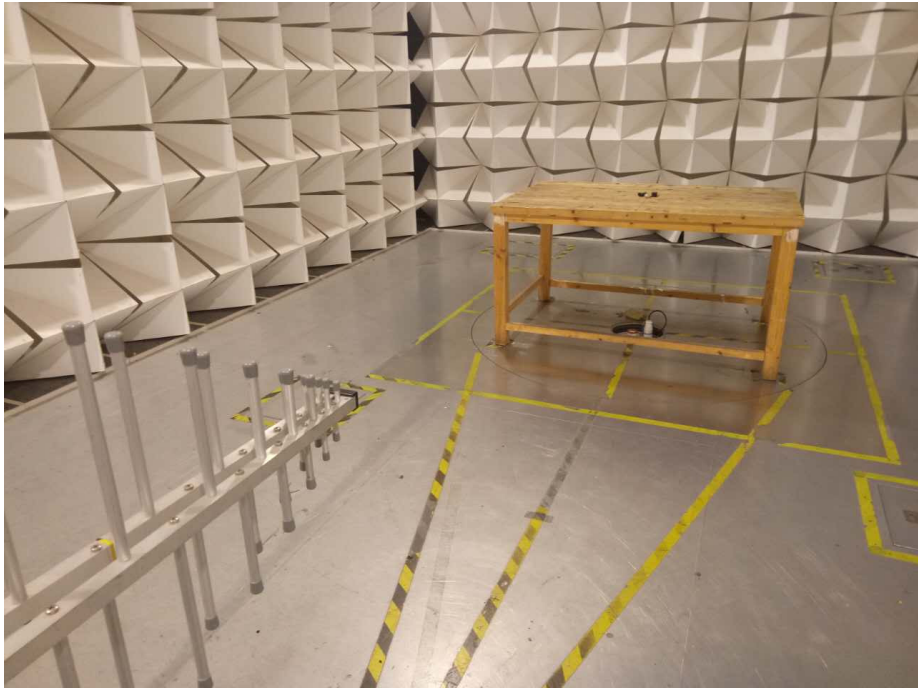

## Photographs – Model AR8010T Test Setup

### Photograph – Radiation Spurious Emission Test Setup

9 KHz to 30MHz

30MHz-1GHz

Above 1GHz