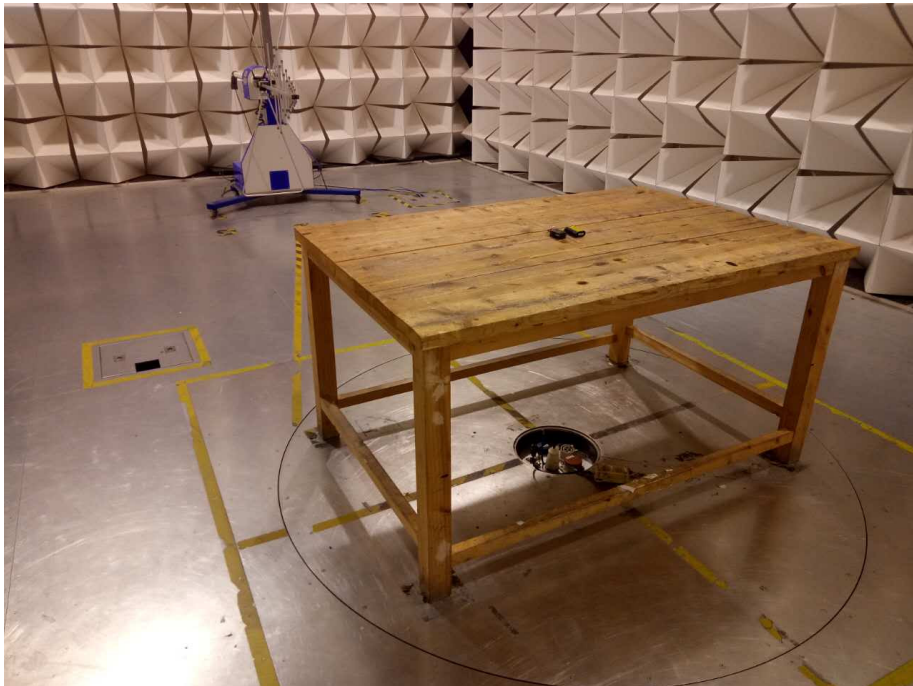

## Photographs – Model AR8010T Test Setup

### Photograph – Radiation Spurious Emission Test Setup

9 KHz to 30MHz

30MHz-1GHz

Above 1GHz