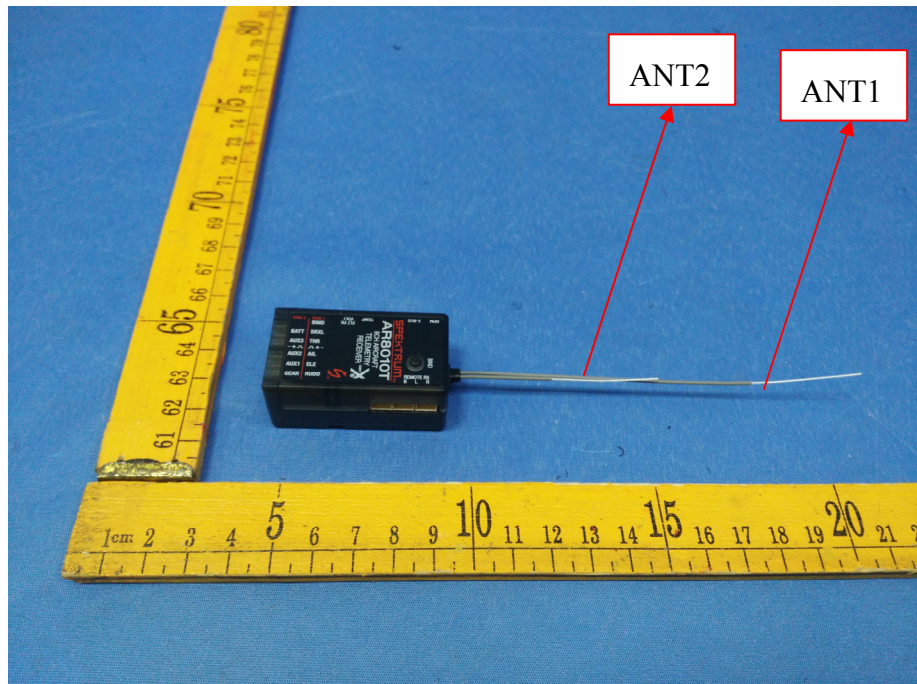

Photographs - Constructional Details

EUT-External Photos

Model: AR8010T

Reference No.: WTF17S0680868E