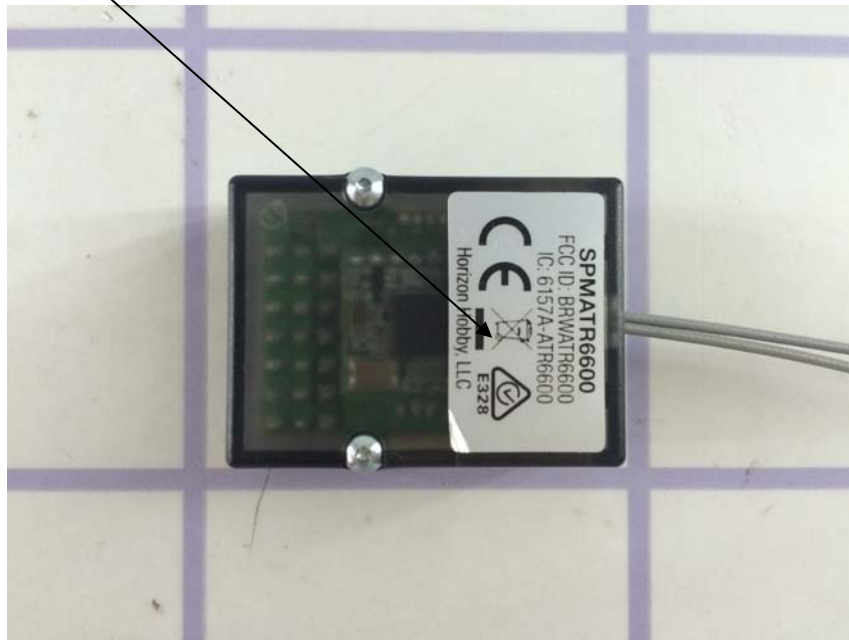

LABEL PHOTOGRAPHS

Label Size:25mm*15mm

Label Location

Copyright of this report is owned by Centre of Testing Service and may not be reproduced other than in full except with the written approval of the issuing Company.