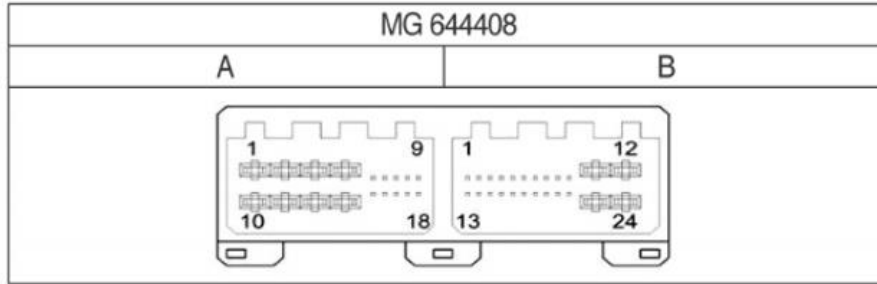

Model :MTXM110RB
 Supplied by MOTREX.
 Made in Korea

الطراز : MTXM110RB
 تقدمه شركة MOTREX.
 صنع في كوريا

MTXM110RB0

POWER SUPPLY 12V ⚡ NEGATIVE GND 10A

CSA	AM 530~1710 KHz / FM 87.5~107.9 MHz
ME	AM 522~1620KHz / FM 87.5~108.0MHz

FCC ID : BP9-MTXM110RB

A1	RL+	A12	FR-	B5	NC	B16	SPEED
A2	FL+	A13	RR-	B6	NC	B17	KEY_GND
A3	FR+	A14	B/V_VIDEO_GND	B7	NC	B18	NC
A4	RR+	A15	B/V_VIDEO	B8	AUX_AUDIO_R	B19	NC
A5	B/V_MGND	A16	NC	B9	A_GND	B20	AUX_DETECT
A6	B/V_POWER	A17	ILL-	B10	MIC+ (8V)	B21	AUX_AUDIO_L
A7	ALT_L	A18	ANT_REMOTE	B11	ACC	B22	MIC-
A8	ILL+	B1	NC	B12	BATT+	B23	MAIN_GND
A9	REVERSE	B2	NC	B13	NC	B24	MAIN_GND
A10	RL-	B3	NC	B14	NC		
A11	FL-	B4	STEER_KEY	B15	NC		