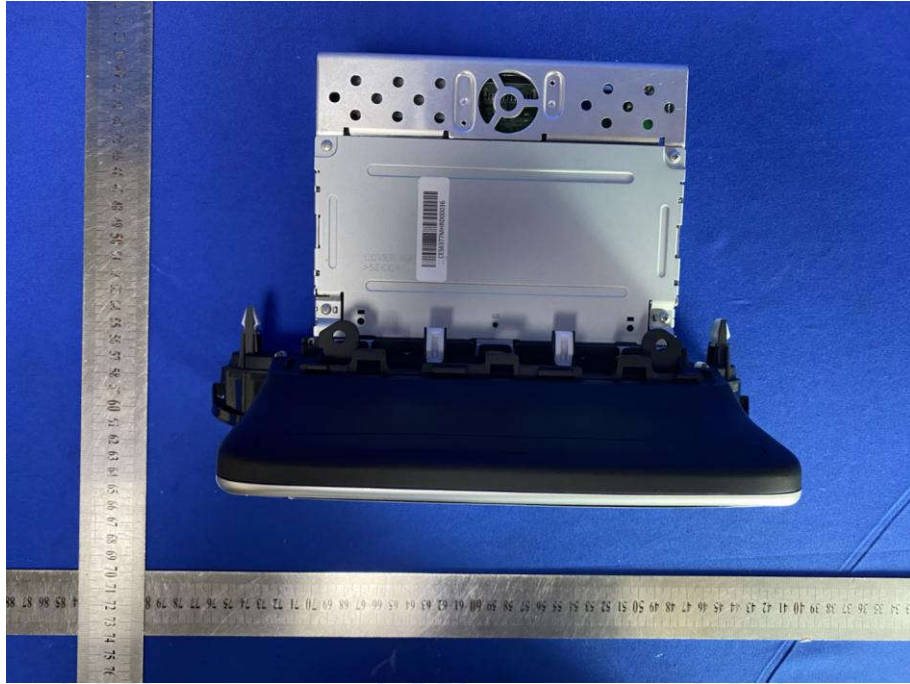

8 PHOTOGRAPHS OF EUT Constructional Details

Test model No.: MTXMO420LBR2PE

View of Product-1

View of Product-2

View of Product-3

View of Product-4

View of Product-5

View of Product-6

View of Product-7