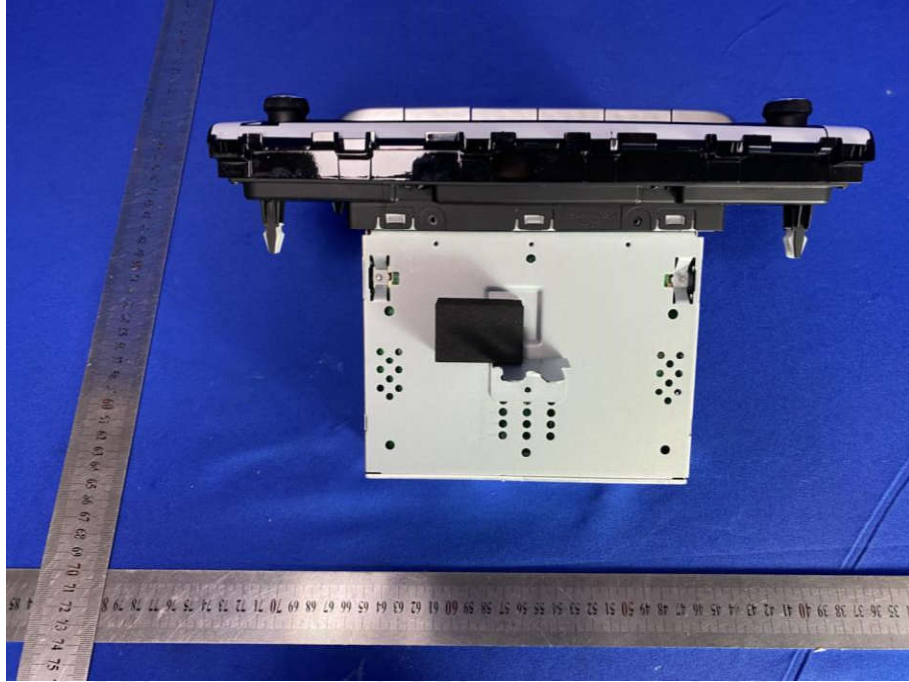

8 PHOTOGRAPHS OF EUT Constructional Details

Test model No.: MTXMO420LBR2PE

View of Product-1

View of Product-2

View of Product-3

View of Product-4

View of Product-5

View of Product-6

View of Product-7