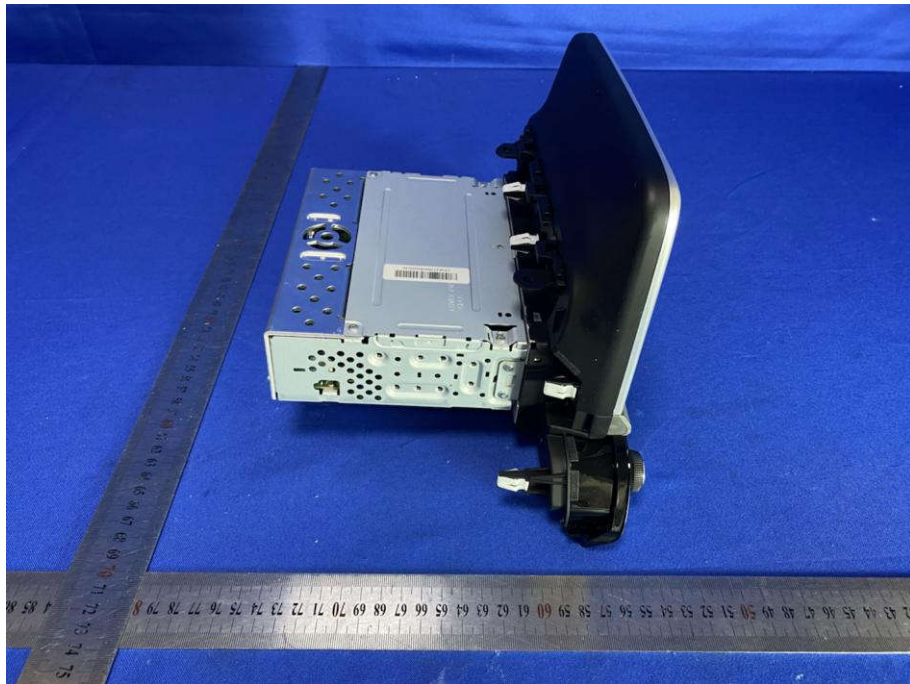

8 PHOTOGRAPHS OF EUT Constructional Details

Test model No.: MTXMO420LBR2PE

View of Product-1

View of Product-2

View of Product-3

View of Product-4

View of Product-5

View of Product-6

View of Product-7