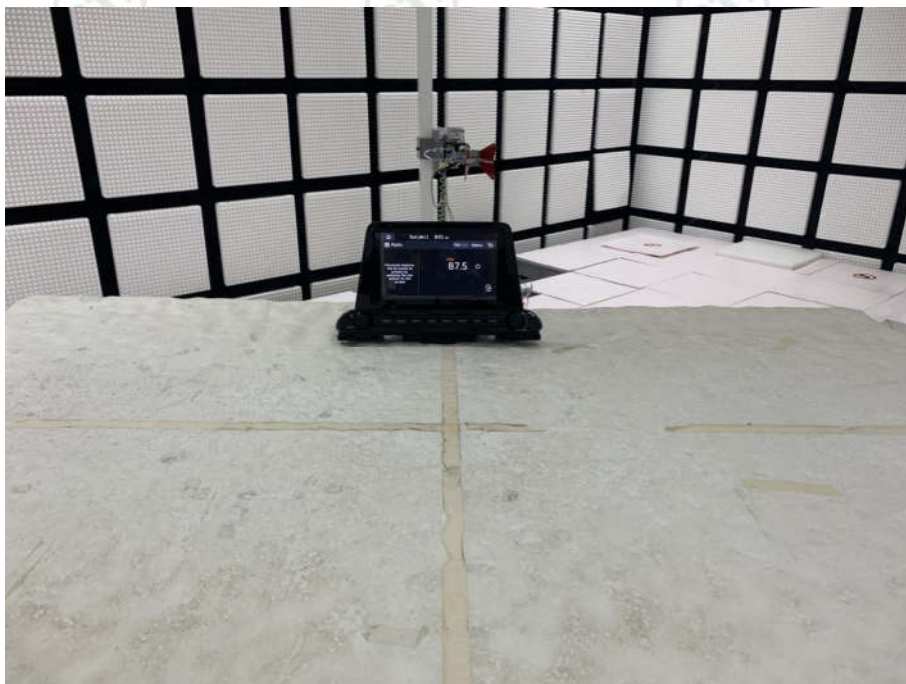

9 PHOTOGRAPHS OF TEST SETUP

Test model No.: MO400LBDMFL

Radiated spurious emission Test Setup-1(Below 1GHz)

Radiated spurious emission Test Setup-2(Above 1GHz)