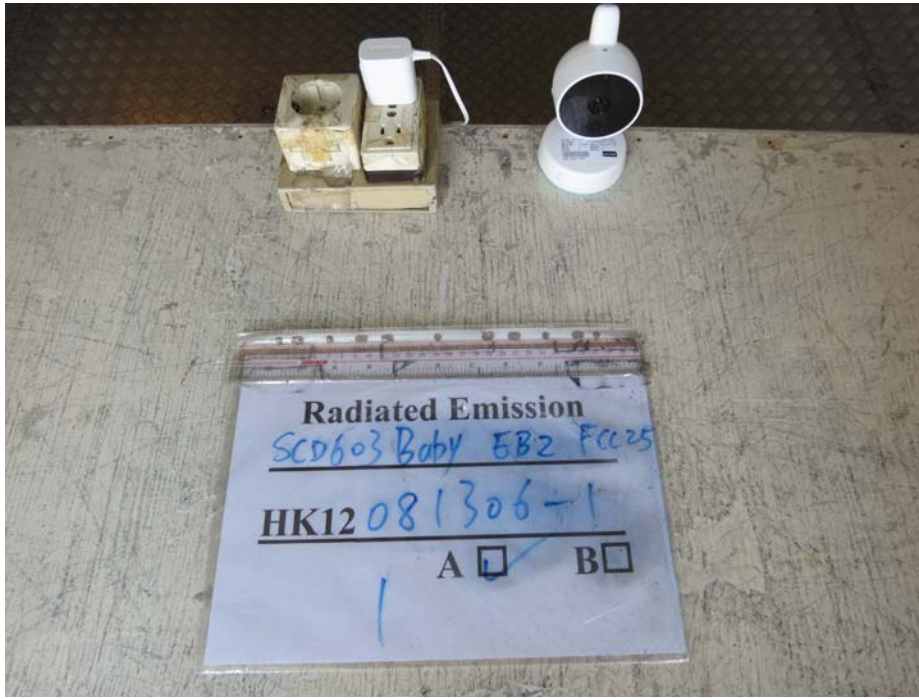

INTERTEK TESTING SERVICES

The Worst Case Configuration Photographs - Mode: Transmission

Radiated Emission - Baby Unit

Front View

Rear View

INTERTEK TESTING SERVICES

The Worst Case Configuration Photographs - Mode: TX with playing music

Conducted Emission

Front View

Right Side View

INTERTEK TESTING SERVICES

The Worst Case Configuration Photographs - Mode: TX with playing music

Conducted Emission

Left Side View