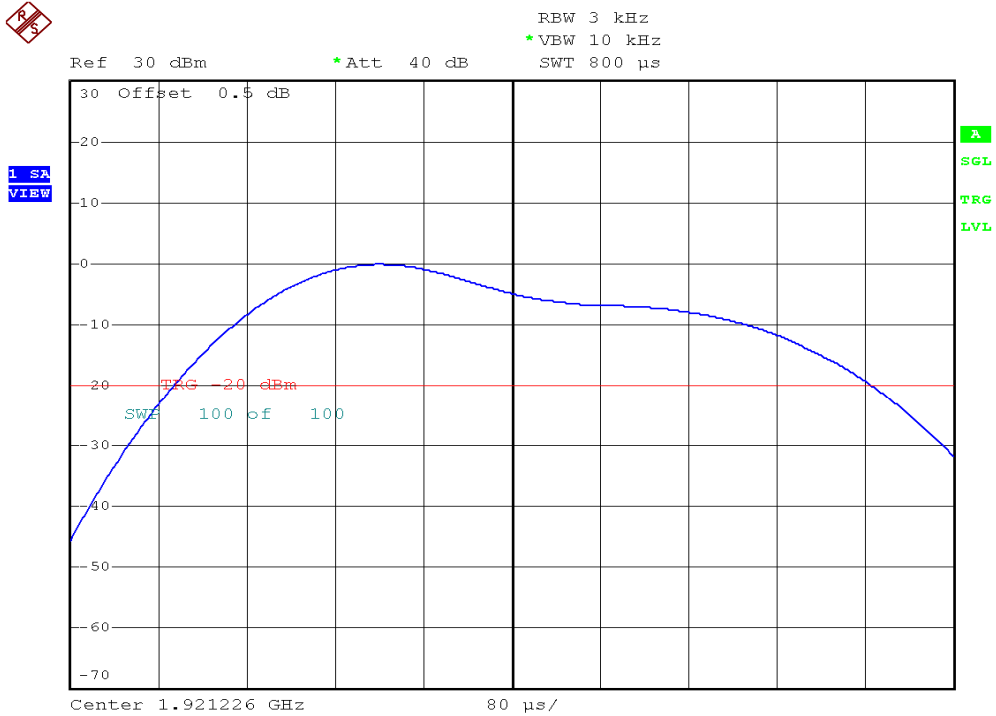

INTERTEK TESTING SERVICES

Power Spectral Density Plots

Parent unit, Lowest channel, Traffic carrier

Parent unit, Highest channel, Traffic carrier