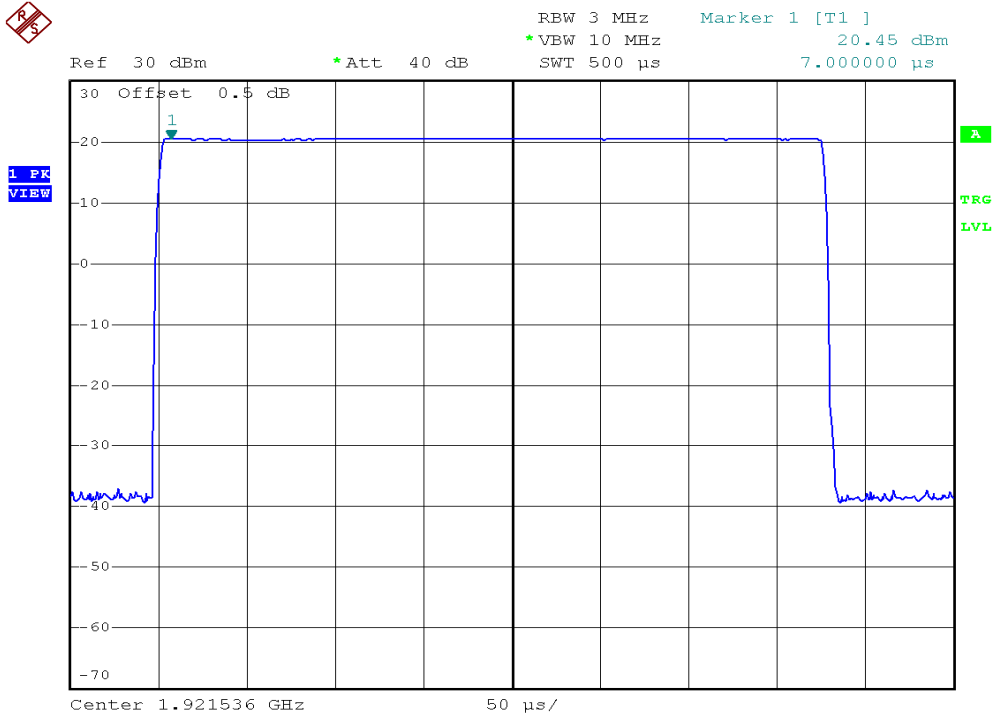

INTERTEK TESTING SERVICES

Peak Transmit Power Plots

Parent unit, Lowest channel, Traffic carrier

Parent unit, Middle channel, Traffic carrier

INTERTEK TESTING SERVICES

Peak Transmit Power Plots

Parent unit, Highest channel, Traffic carrier