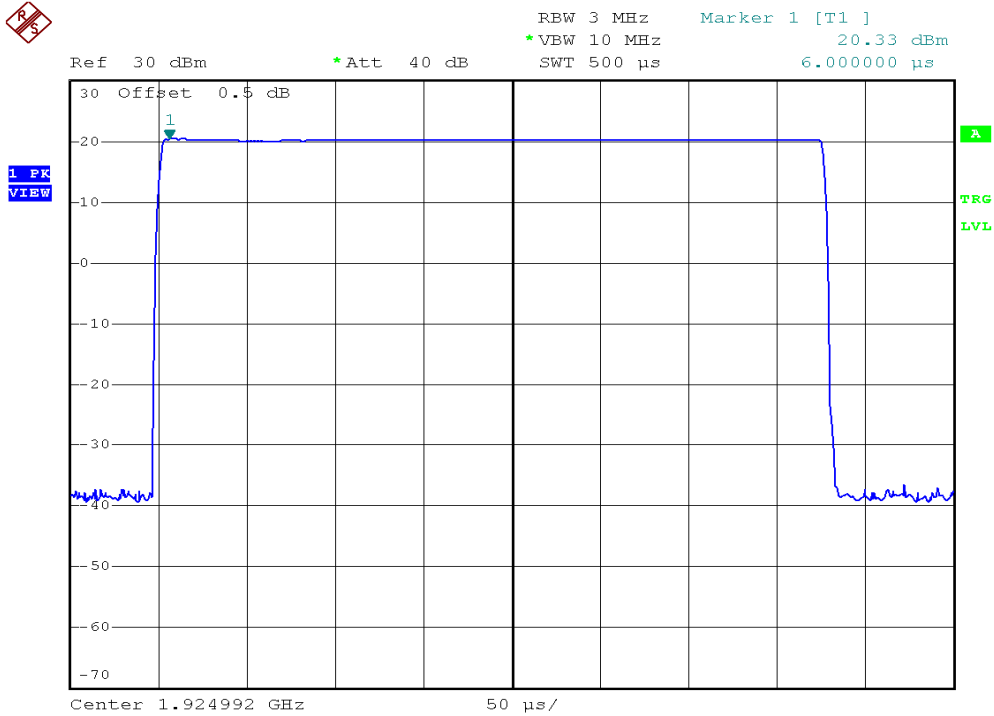

INTERTEK TESTING SERVICES

Peak Transmit Power Plots

Parent unit, Lowest channel, Traffic carrier

Parent unit, Middle channel, Traffic carrier

INTERTEK TESTING SERVICES

Peak Transmit Power Plots

Parent unit, Highest channel, Traffic carrier