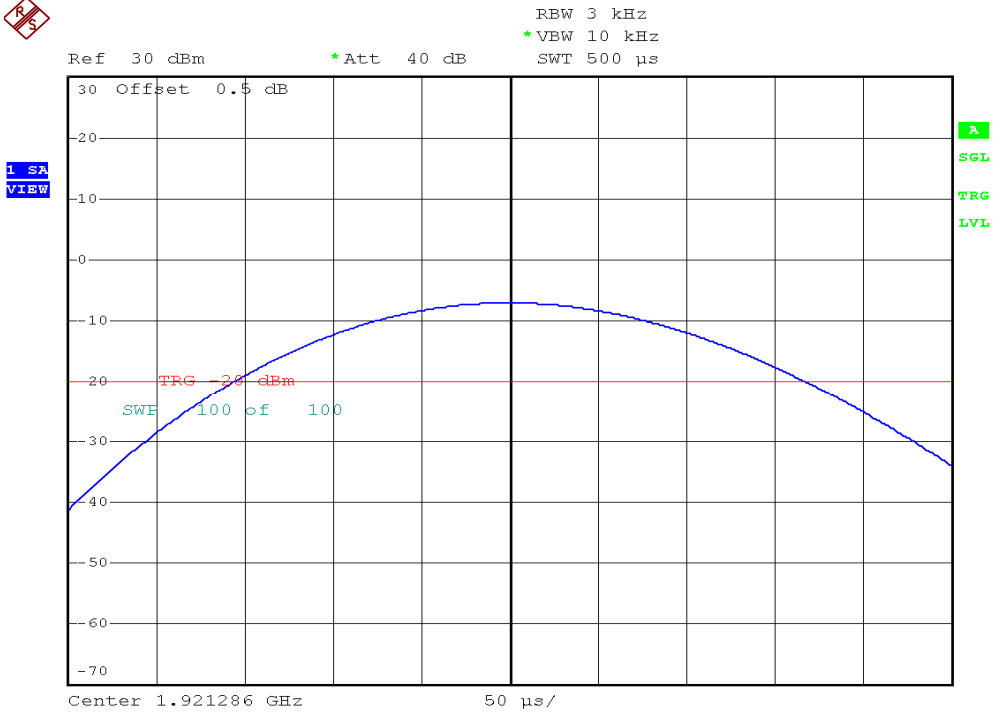

INTERTEK TESTING SERVICES

Power Spectral Density Plots

Baby unit, Lowest channel, Dummy carrier