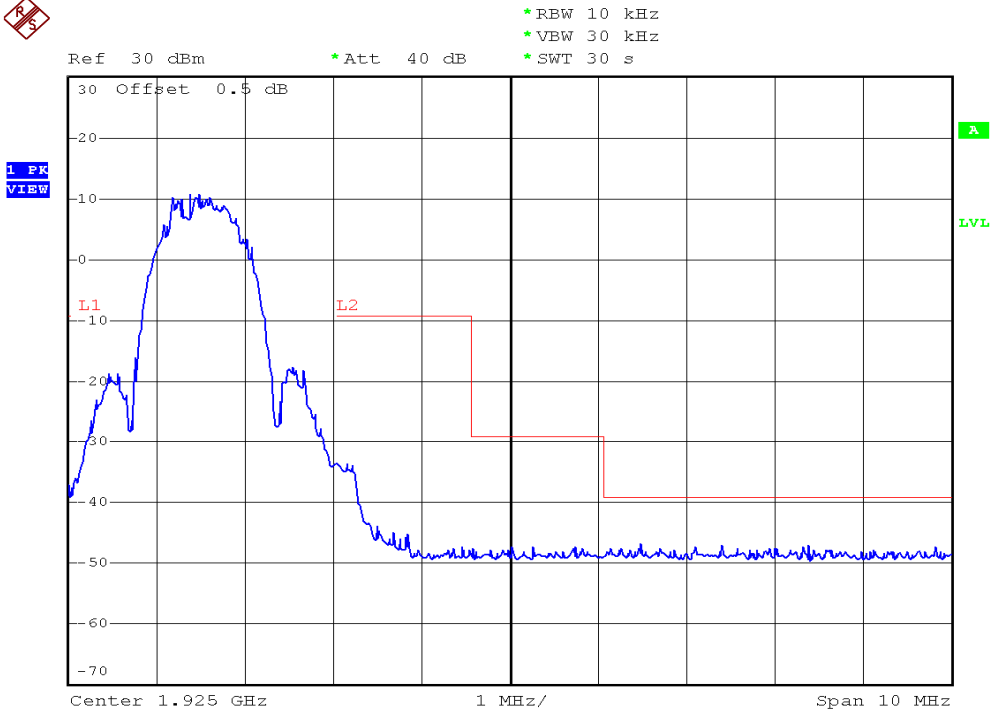

INTERTEK TESTING SERVICES

Unwanted Emission Inside The Sub-Band Plots

Baby unit, Lowest channel, Traffic carrier

Baby unit, Highest channel, Traffic carrier

INTERTEK TESTING SERVICES

Unwanted Emission Inside The Sub-Band Plots

Baby unit, Lowest channel, Dummy carrier

Baby unit, Highest channel, Dummy carrier