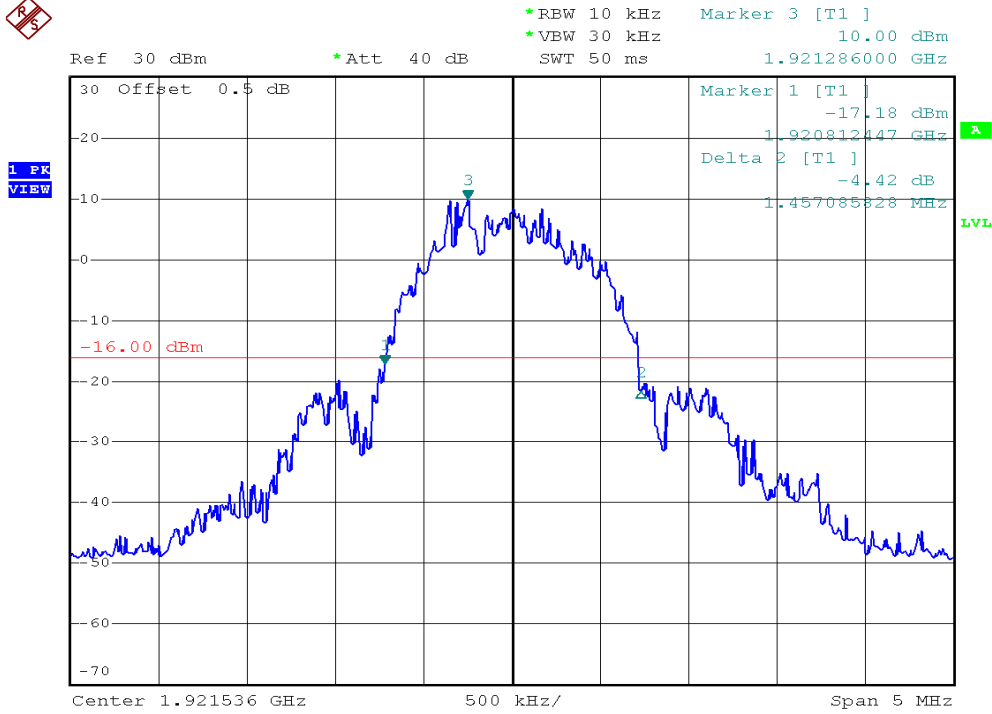

INTERTEK TESTING SERVICES

26dB Emission Bandwidth Plots

Baby unit, Lowest channel, Traffic carrier

Baby unit, Highest channel, Traffic carrier

INTERTEK TESTING SERVICES

26dB Emission Bandwidth Plots

Baby unit, Lowest channel, Dummy carrier

Baby unit, Highest channel, Dummy carrier