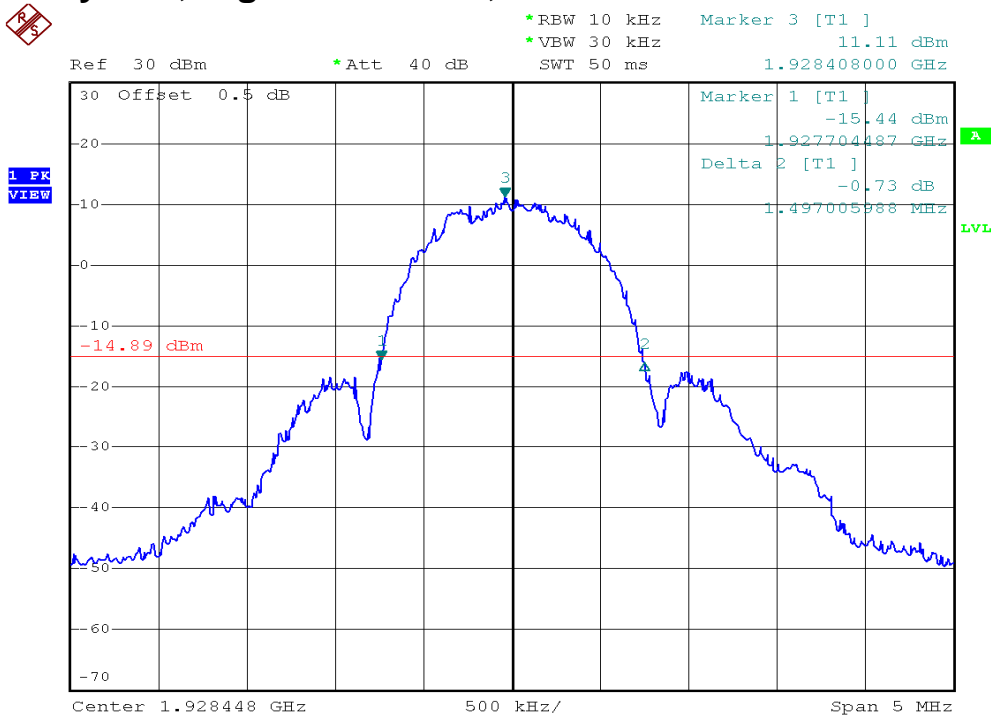

INTERTEK TESTING SERVICES

26dB Emission Bandwidth Plots

Baby unit, Lowest channel, Traffic carrier

Baby unit, Highest channel, Traffic carrier

INTERTEK TESTING SERVICES

26dB Emission Bandwidth Plots

Baby unit, Lowest channel, Dummy carrier

Baby unit, Highest channel, Dummy carrier