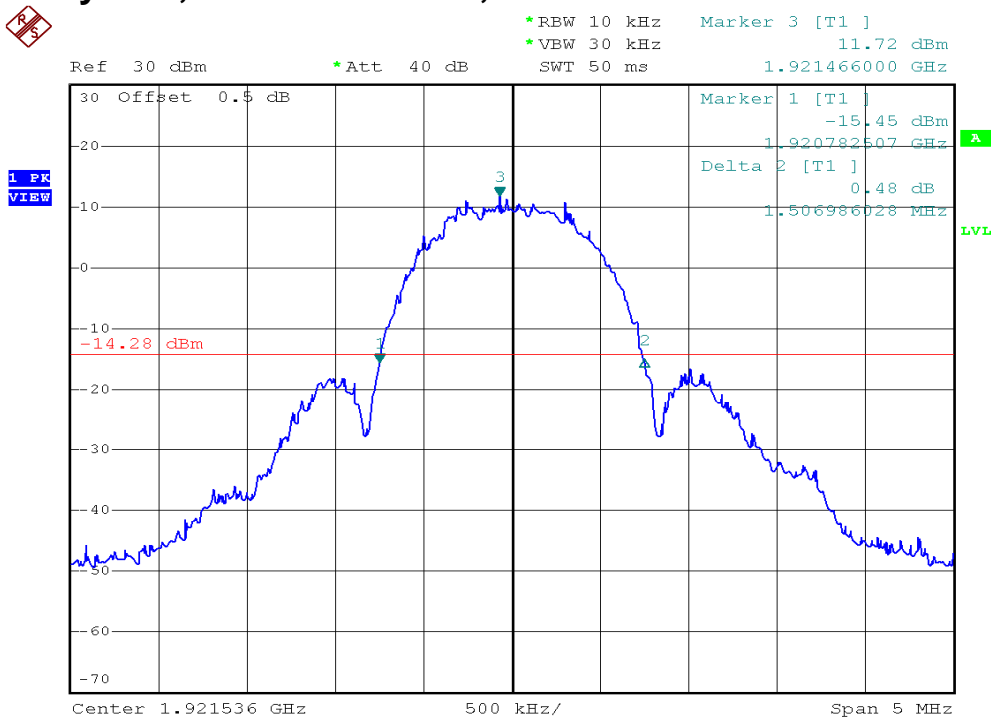

INTERTEK TESTING SERVICES

26dB Emission Bandwidth Plots

Baby unit, Lowest channel, Traffic carrier

Baby unit, Highest channel, Traffic carrier

INTERTEK TESTING SERVICES

26dB Emission Bandwidth Plots

Baby unit, Lowest channel, Dummy carrier

Baby unit, Highest channel, Dummy carrier