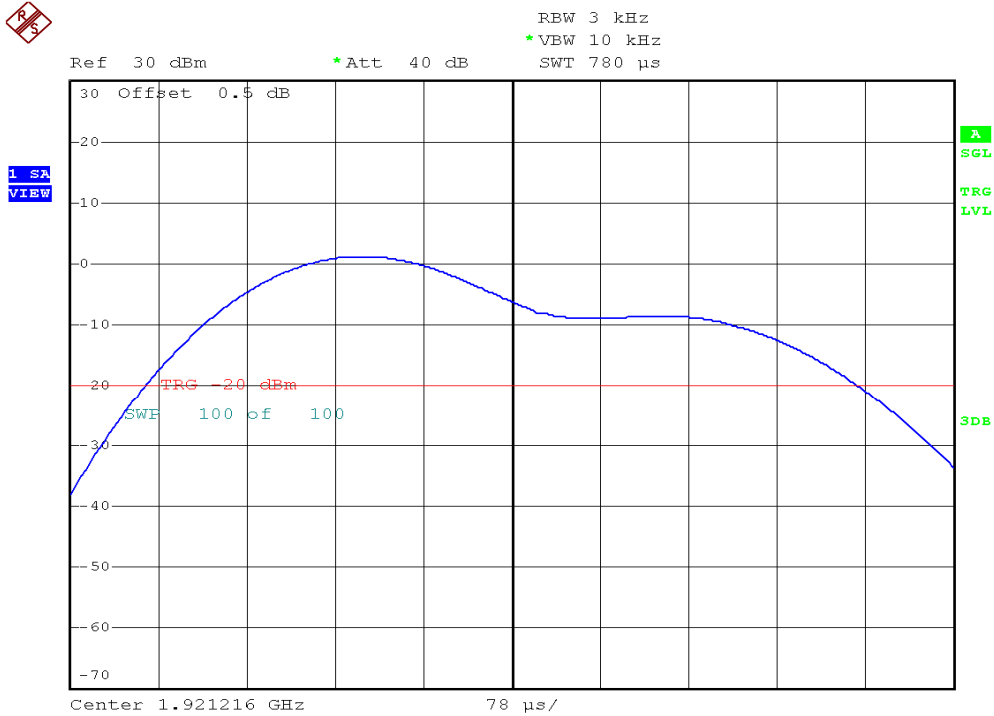

## Power Spectral Density Plots

### Parent unit, Lowest channel, Traffic carrier