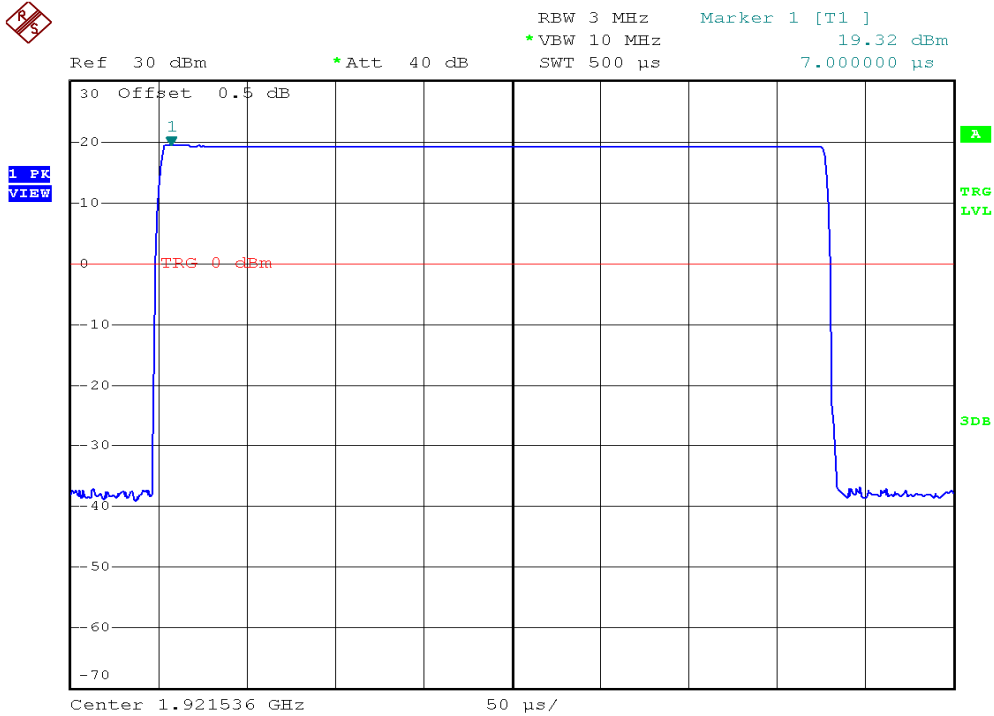

INTERTEK TESTING SERVICES

Peak Transmit Power Plots

Parent unit, Lowest channel, Traffic carrier

Parent unit, Middle channel, Traffic carrier

INTERTEK TESTING SERVICES

Peak Transmit Power Plots

Parent unit, Highest channel, Traffic carrier