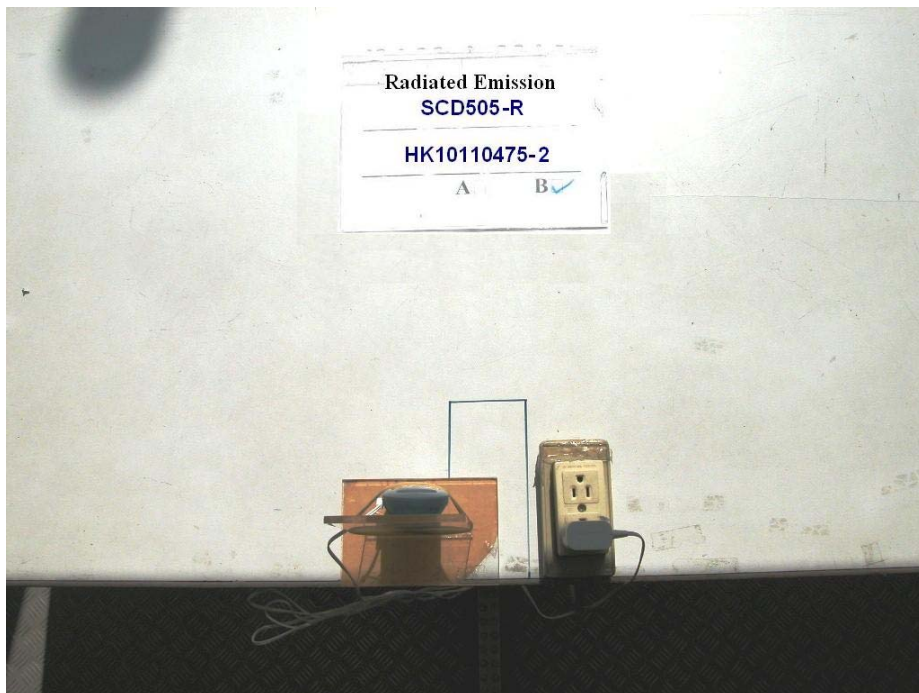

INTERTEK TESTING SERVICES

The Worst Case Configuration Photographs – Mode: Transmission

Radiated Emission

Front View

Rear View

INTERTEK TESTING SERVICES

The Worst Case Configuration Photographs – Mode: Receiving

Radiated Emission

Front View

Rear View

INTERTEK TESTING SERVICES

The Worst Case Configuration Photographs – Mode: Standby

Conducted Emission

Front View

Right Side View

INTERTEK TESTING SERVICES

The Worst Case Configuration Photographs – Mode: Standby

Conducted Emission

Left Side View