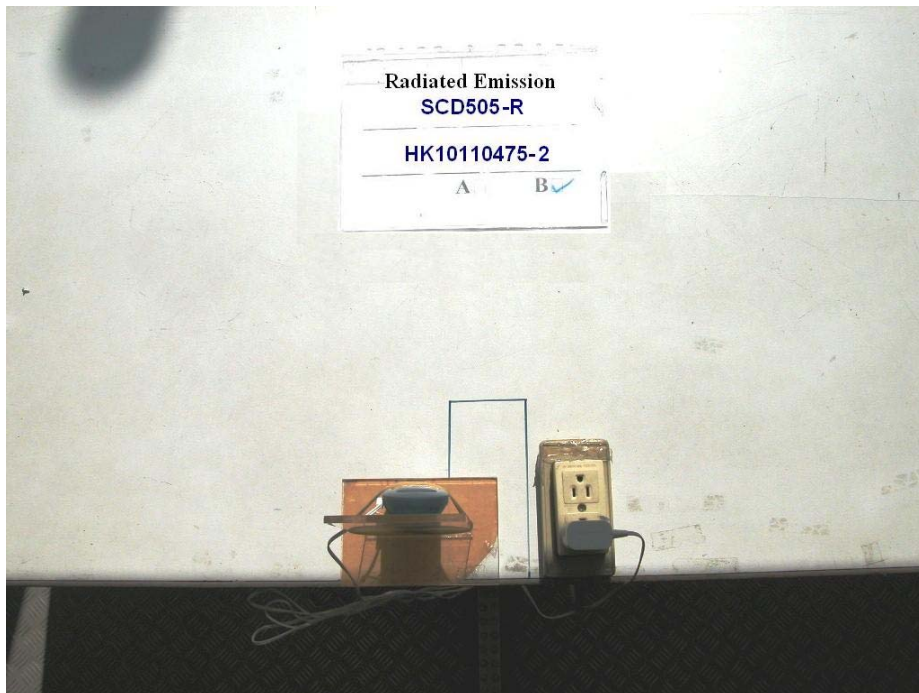

INTERTEK TESTING SERVICES

The Worst Case Configuration Photographs – Mode: Transmission

Radiated Emission

Front View

Rear View

INTERTEK TESTING SERVICES

The Worst Case Configuration Photographs – Mode: Receiving

Radiated Emission

Front View

Rear View

INTERTEK TESTING SERVICES

The Worst Case Configuration Photographs – Mode: Standby

Conducted Emission

Front View

Right Side View

INTERTEK TESTING SERVICES

The Worst Case Configuration Photographs – Mode: Standby

Conducted Emission

Left Side View