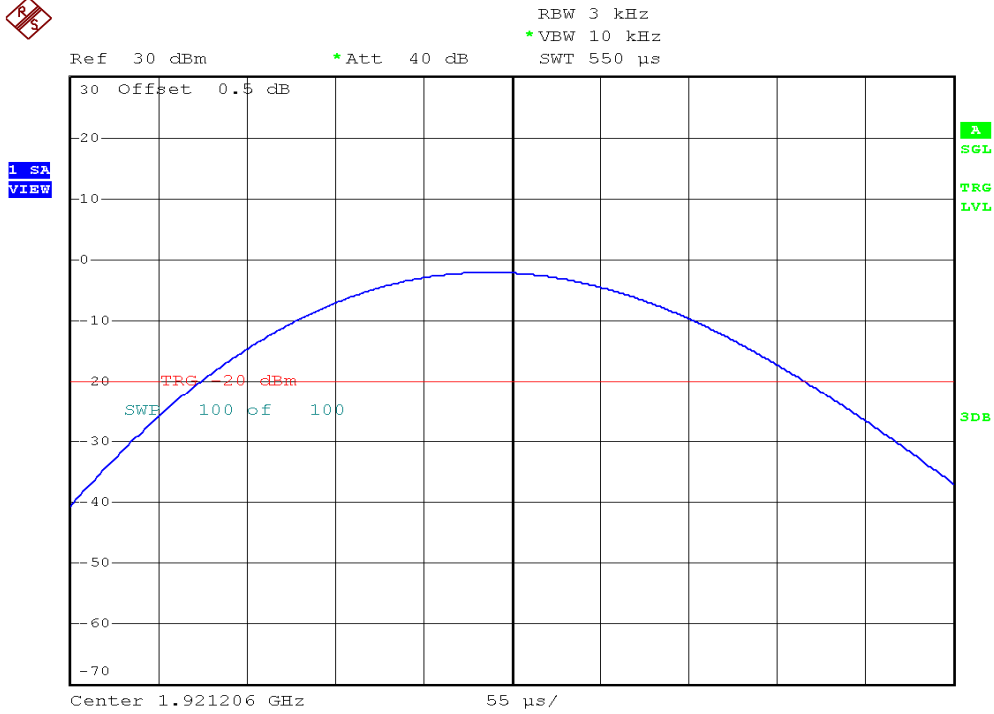

INTERTEK TESTING SERVICES

Power Spectral Density Plots

Baby unit, Lowest channel, Traffic carrier

Baby unit, Highest channel, Traffic carrier

INTERTEK TESTING SERVICES

Power Spectral Density Plots

Baby unit, Lowest channel, Dummy carrier

Baby unit, Highest channel, Dummy carrier