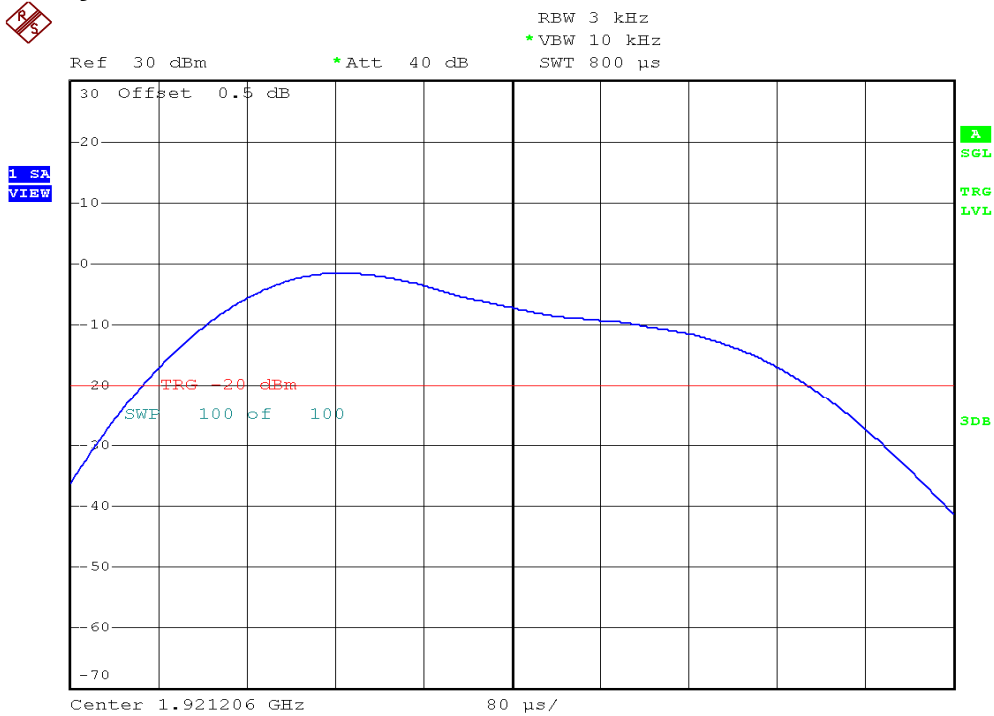

INTERTEK TESTING SERVICES

Power Spectral Density Plots

Baby unit, Lowest channel, Traffic carrier

Baby unit, Highest channel, Traffic carrier

INTERTEK TESTING SERVICES

Power Spectral Density Plots

Baby unit, Lowest channel, Dummy carrier

Baby unit, Highest channel, Dummy carrier