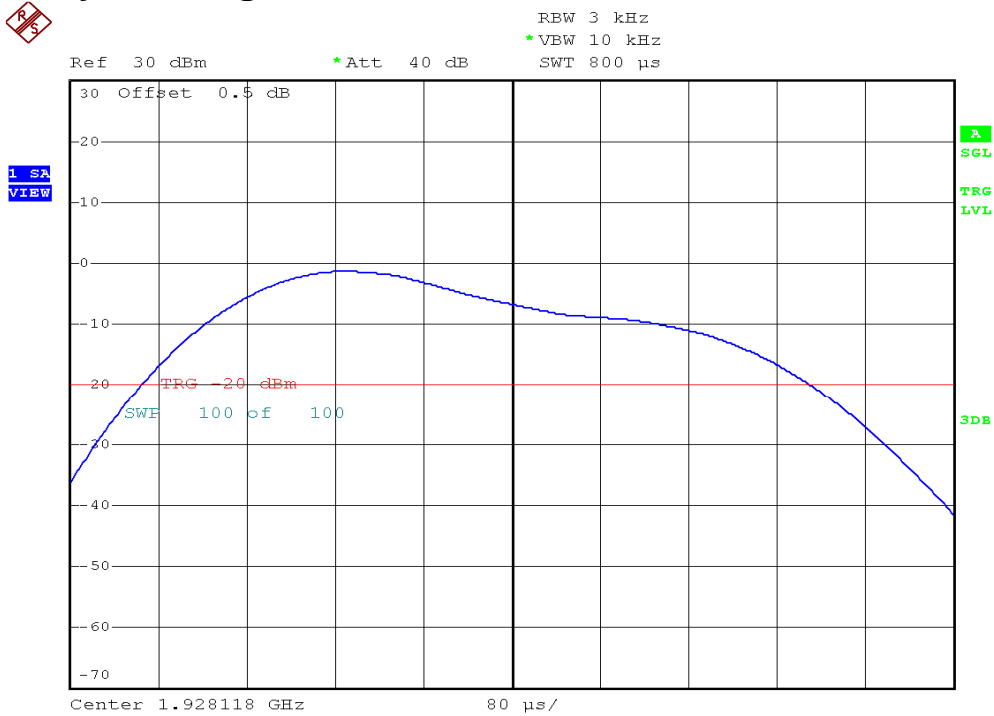

INTERTEK TESTING SERVICES

Power Spectral Density Plots

Baby unit, Lowest channel, Traffic carrier

Baby unit, Highest channel, Traffic carrier

INTERTEK TESTING SERVICES

Power Spectral Density Plots

Baby unit, Lowest channel, Dummy carrier

Baby unit, Highest channel, Dummy carrier