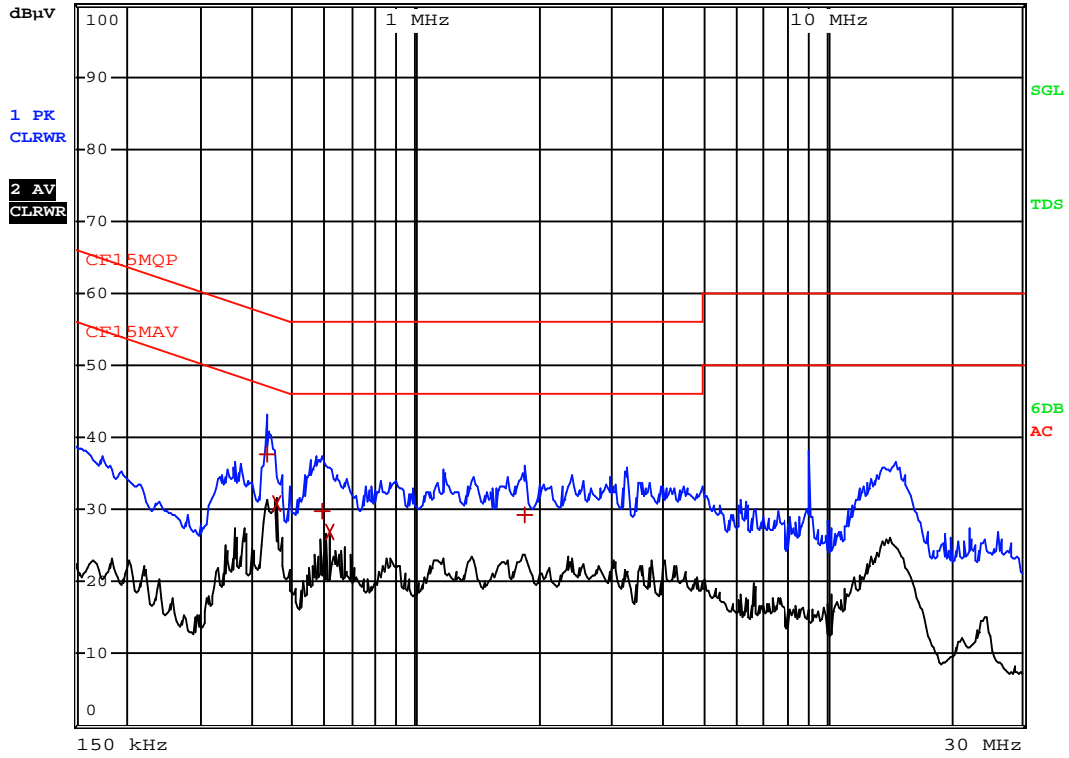

RBW 9 kHz
MT 1 s

Att 10 dB AUTO PREAMP OFF

Date: 4.JAN.2011 17:59:50

Report no.: HK10110475-1
Talk w/ light and music MODE
AC Mains

EDIT PEAK LIST (Final Measurement Results)				
Trace1:	CF15MQP			
Trace2:	CF15MAV			
Trace3:	---			
	TRACE	FREQUENCY	LEVEL dB μ V	DELTA LIMIT dB
1	Quasi Peak	433.5 kHz	37.77 N	-19.41
2	CISPR Average	456 kHz	30.86 N	-15.89
1	Quasi Peak	591 kHz	29.82 N	-26.17
2	CISPR Average	618 kHz	27.02 N	-18.97
1	Quasi Peak	1.851 MHz	29.25 N	-26.75

Date: 4.JAN.2011 17:59:31

Ctrl No.: N/A

RBW 9 kHz
MT 1 s

Att 10 dB AUTO PREAMP OFF